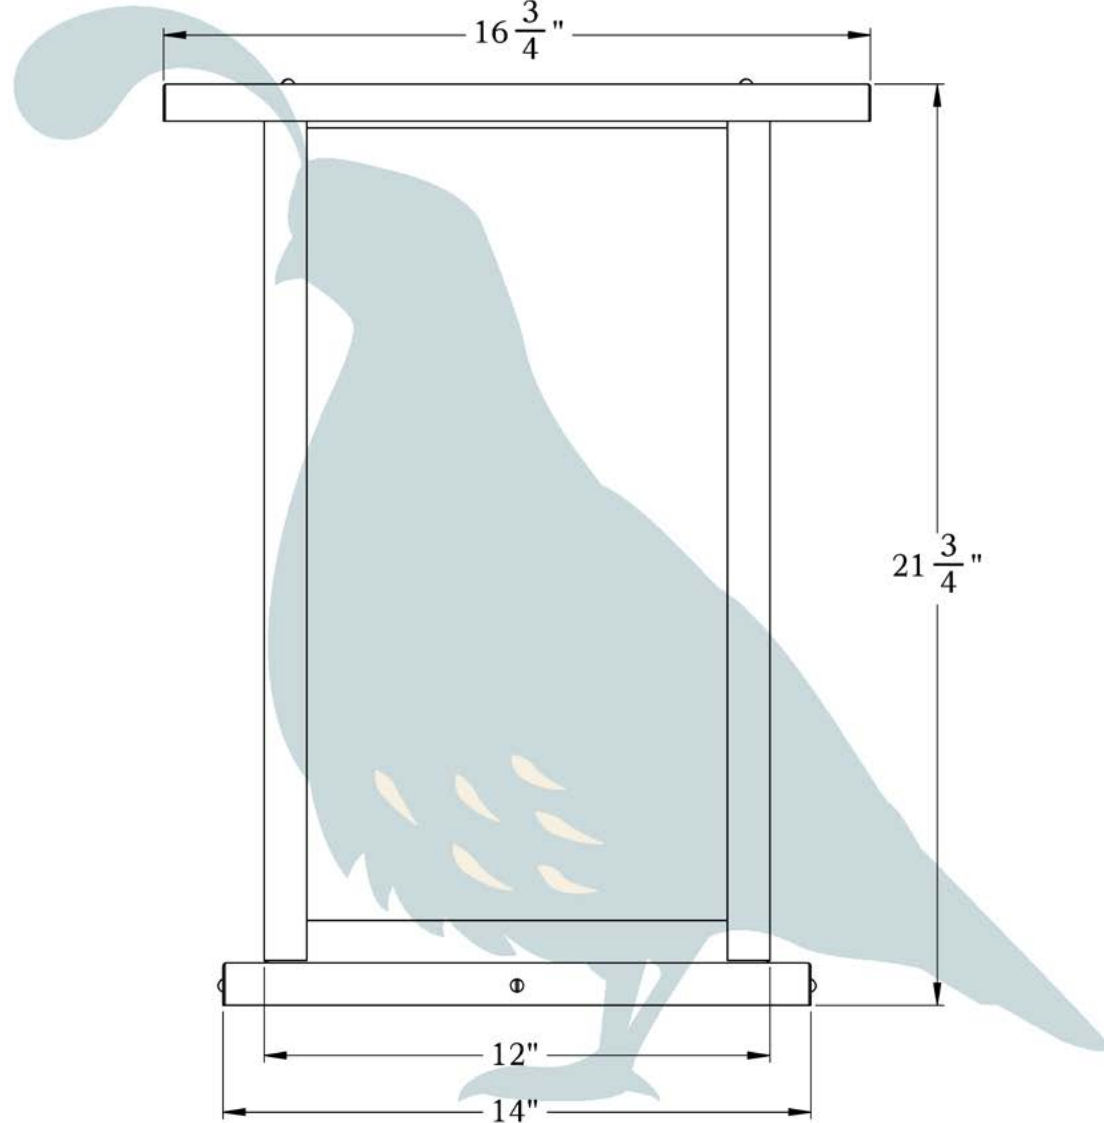

THE WOODFIELD SERIES
Column Mount Lantern

3XL

OLD CALIFORNIA
FINE LIGHTING &
HOME GOODS

3X Large

975 N ENTERPRISE ST • ORANGE, CA 92867

PRODUCT No.	467-6	LAMP BASE	Medium Base (E26)
TITLE	Woodfield	MAX WATTAGE	100W
UL RATING	Wet	VOLTAGE	12V or 120V

DIMENSIONS

Roof Width	16 3/4"
Body Width	12"
Height	21 3/4"
Mounting Base	14"

OVERLAYS AVAILABLE IN THIS SERIES

Arch

Double T

Gamble

ELECTRICAL SPECS

UL Rating	Wet
Voltage	12V or 120V
Socket Type	Medium Base - E26
Number of Light Bulbs	1
Max Wattage per Bulb	100W
LED Bulb	Supplied