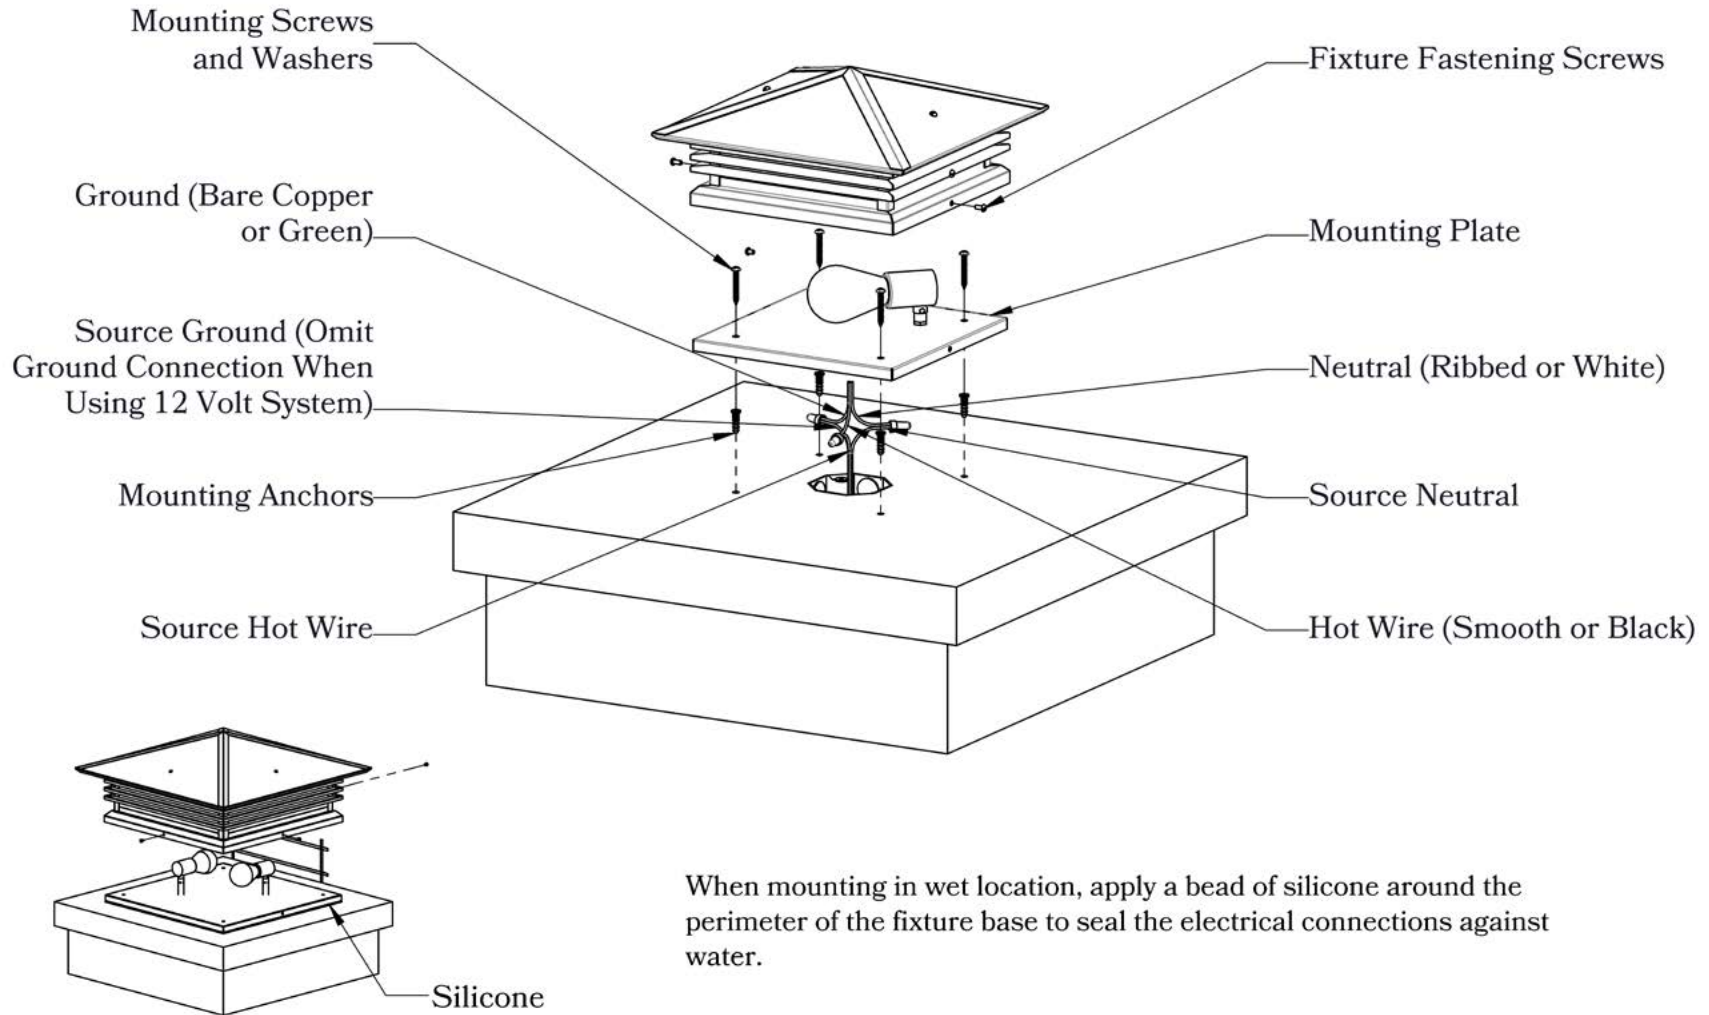

DIMENSIONS

Roof Width	16 3/4"
Body Width	12"
Height	21 3/4"
Mounting Base	14"

OVERLAYS AVAILABLE IN THIS SERIES

Arch

Double T

Gamble

ELECTRICAL SPECS

UL Rating	Wet
Voltage	12V or 120V
Socket Type	Medium Base - E26
Number of Light Bulbs	1
Max Wattage per Bulb	100W
LED Bulb	Supplied

Shoji

Summit

ADDITIONAL INFORMATION

Manufacturer	Old California
Mounting Location	Exterior Only
Material	Brass
Multiple Overlay Options	Yes

MOUNTING INSTRUCTIONS • Column Light Version One

When mounting in wet location, apply a bead of silicone around the perimeter of the fixture base to seal the electrical connections against water.