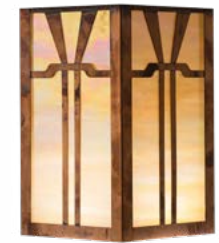

DIMENSIONS

Roof Width	16 3/4"
Body Width	12"
Height	21 3/4"
Mounting Base	14"

OVERLAYS AVAILABLE IN THIS SERIES

Arch

Double T

Gamble

ELECTRICAL SPECS

UL Rating	Wet
Voltage	12V or 120V
Socket Type	Medium Base - E26
Number of Light Bulbs	1
Max Wattage per Bulb	100W
LED Bulb	Supplied