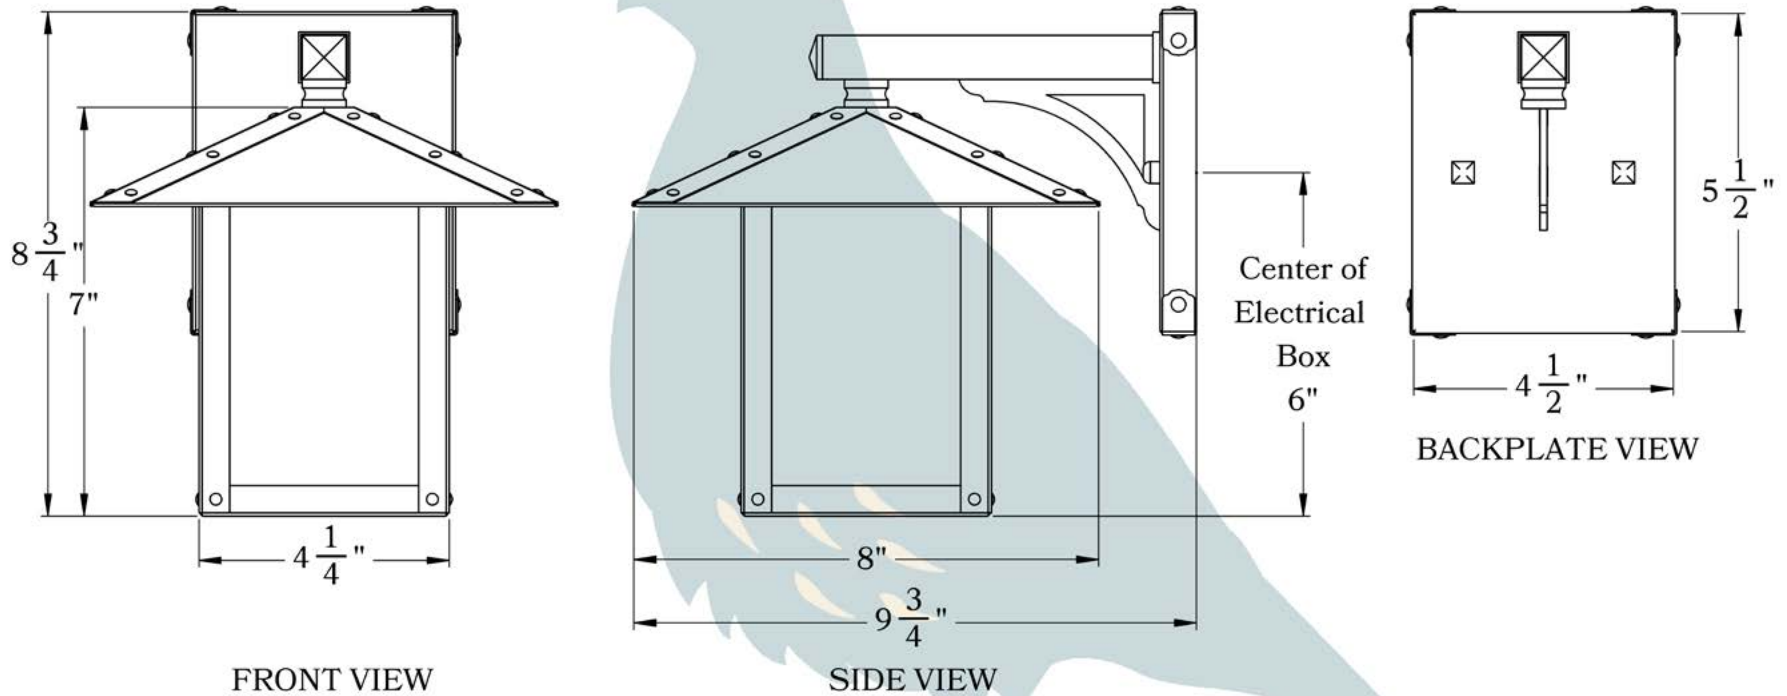

THE BROOKDALE SERIES
Straight Arm Sconce
SMALL

OLD CALIFORNIA
FINE LIGHTING &
HOME GOODS

Small

DIMENSIONS

Roof Width	8"
Body Width	4 1/4"
Lantern Height	7"
Height	8 3/4"
Projection	9 3/4"
Mounting Plate	4 1/2" x 5 1/2"

ELECTRICAL SPECS

UL Rating	Wet
Voltage	120V
Socket Type	Medium Base - E26
Number of Light Bulbs	1
Max Wattage per Bulb	60W
LED Bulb	Supplied
Dimmable	Yes

ADDITIONAL INFORMATION

Manufacturer	Old California
Mounting Location	Interior and Exterior
Material	Brass
Multiple Overlay Options	Yes
Bottom Glass Panels	Included