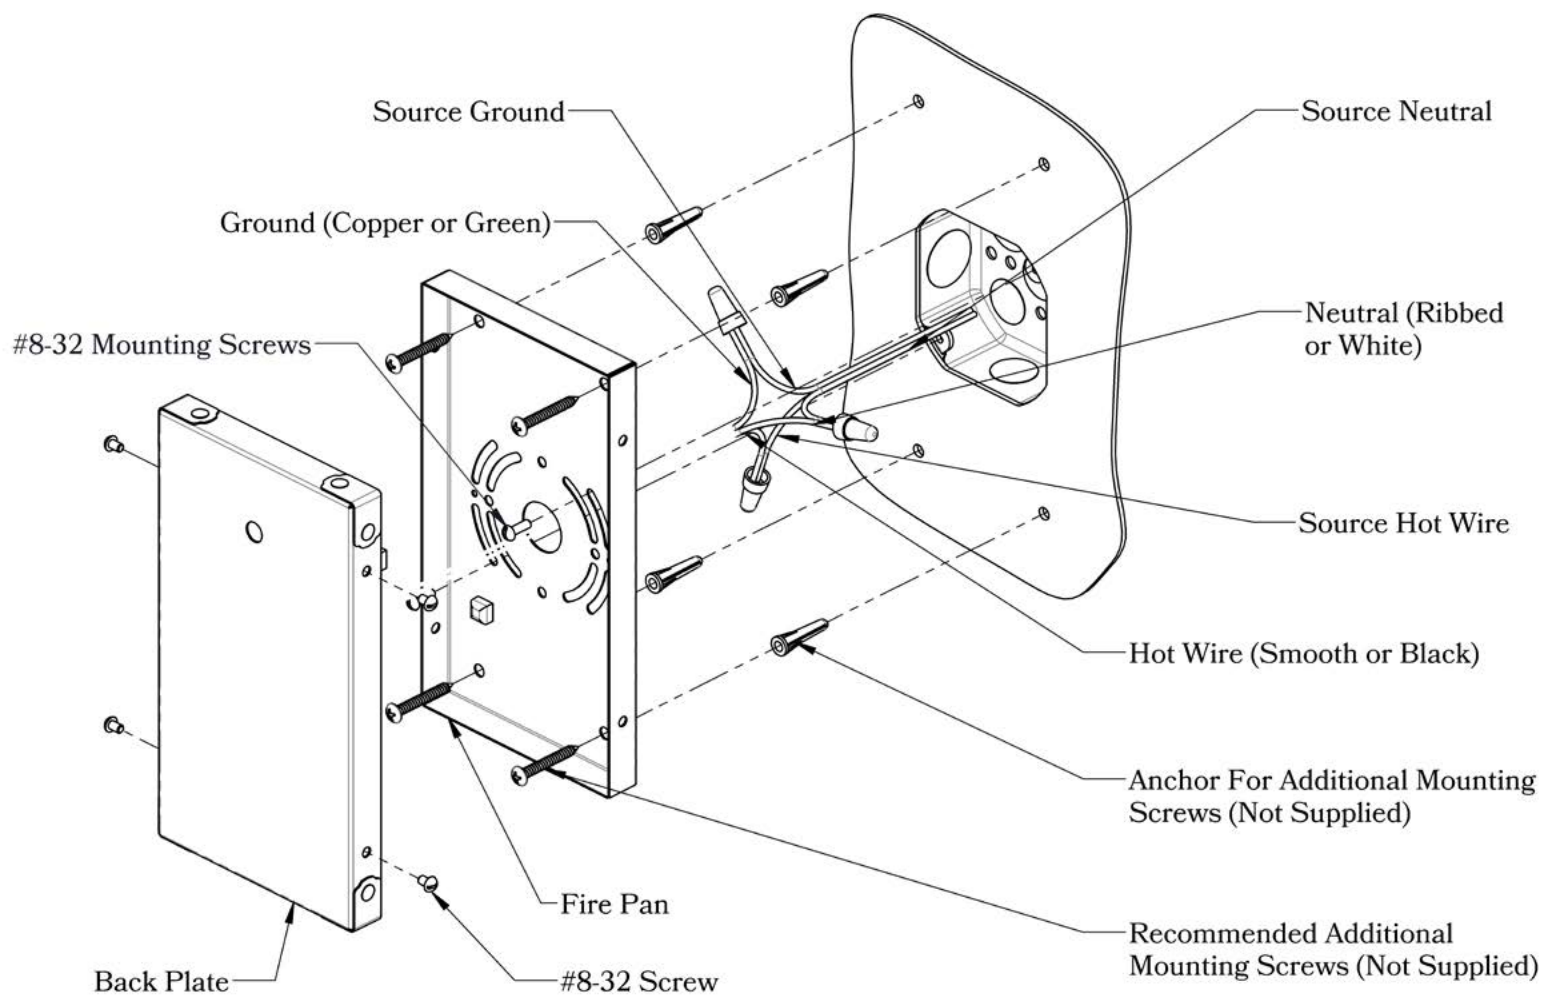

MOUNTING INSTRUCTIONS • Wall Mount With Fire Pan

CAUTION—DISCONNECT POWER

Always shut off power when installing or repairing this (or any other) electrical appliance. Failure to do so may result in severe injury or death. This product must be installed in accordance with applicable installation codes by a person familiar with the construction and operation of the product, and the hazards involved.