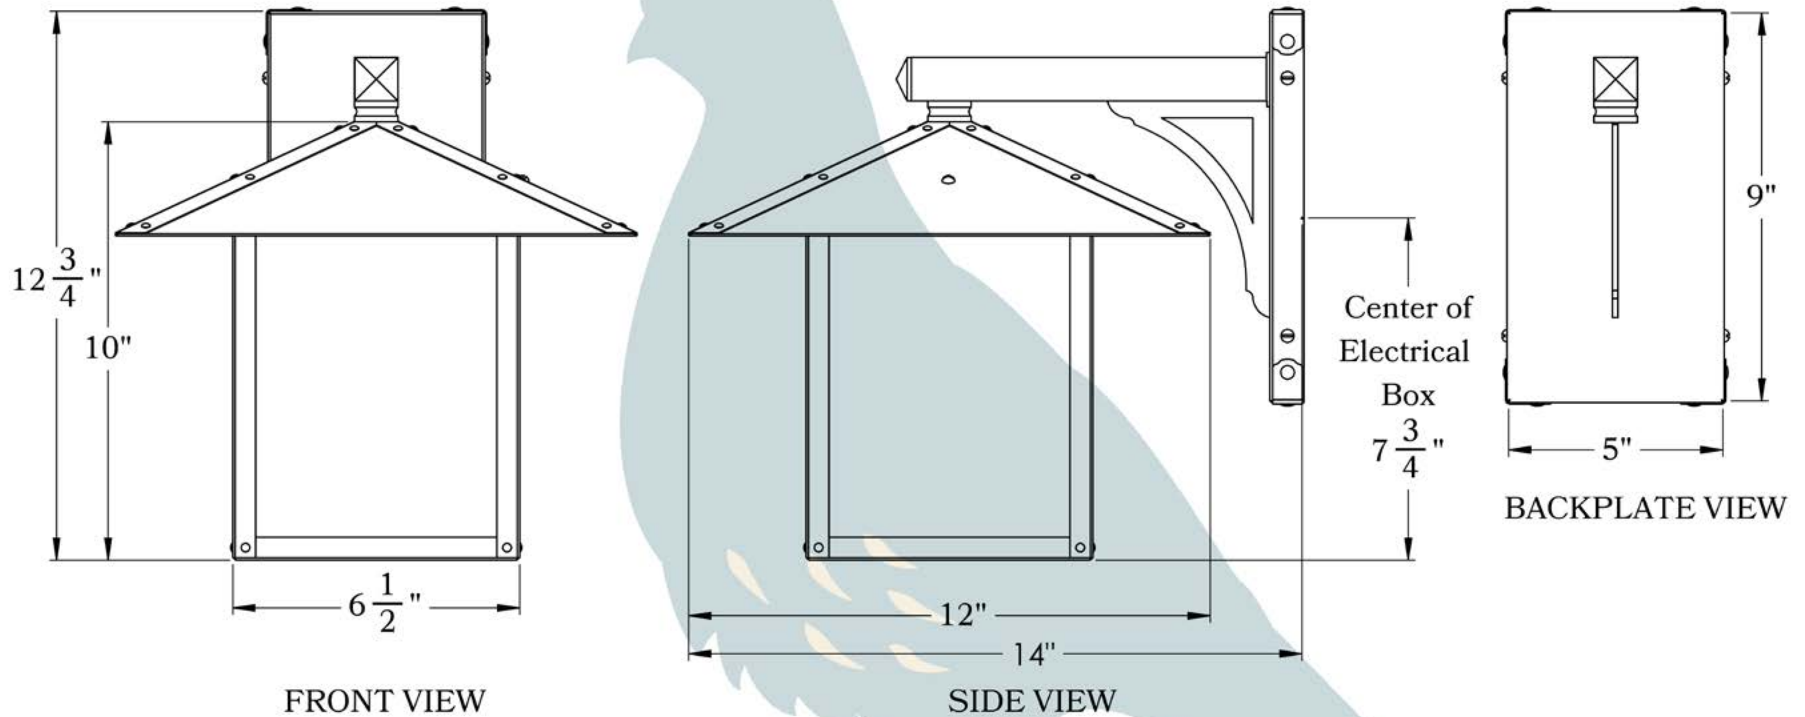

THE BROOKDALE SERIES
Straight Arm Sconce
MEDIUM

OLD CALIFORNIA
FINE LIGHTING &
HOME GOODS

Medium

DIMENSIONS

Roof Width	12"
Body Width	6 1/2"
Lantern Height	10"
Height	12 3/4"
Projection	14"
Mounting Plate	5" x 9"

ELECTRICAL SPECS

UL Rating	Wet
Voltage	120V
Socket Type	Medium Base - E26
Number of Light Bulbs	1
Max Wattage per Bulb	100W
LED Bulb	Supplied
Dimmable	Yes

ADDITIONAL INFORMATION

Manufacturer	Old California
Mounting Location	Interior and Exterior
Material	Brass
Multiple Overlay Options	Yes
Bottom Glass Panels	Included