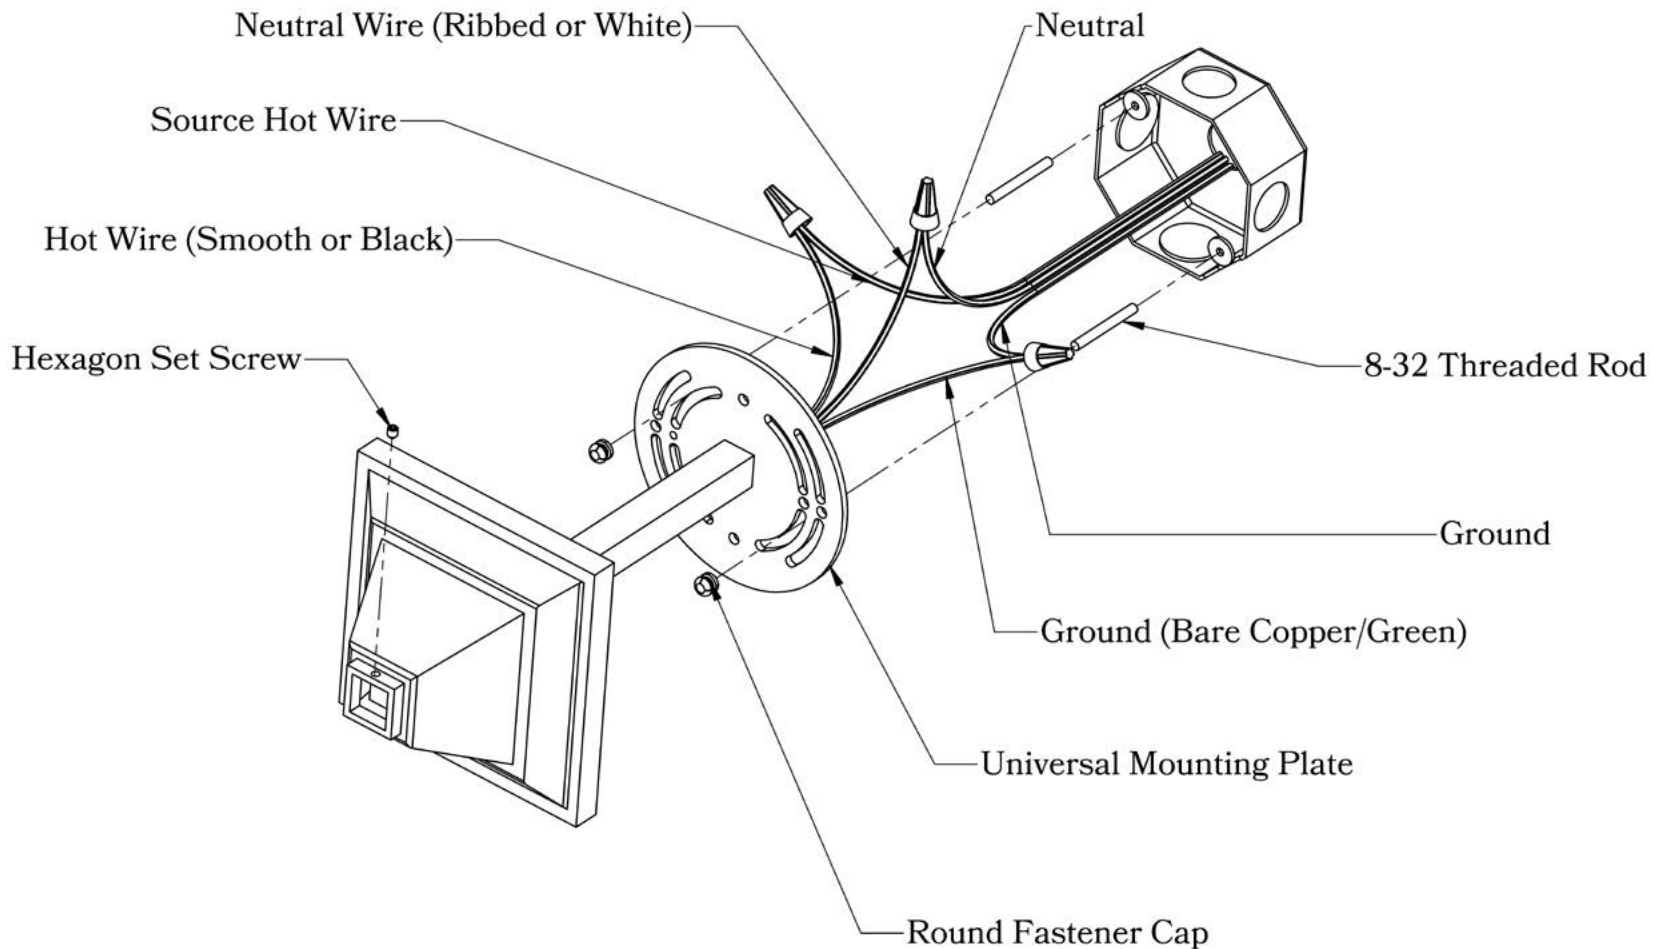

MOUNTING INSTRUCTIONS • Interior Wall Mount (Square)

CAUTION—DISCONNECT POWER

Always shut off power when installing or repairing this (or any other) electrical appliance. Failure to do so may result in severe injury or death. This product must be installed in accordance with applicable installation codes by a person familiar with the construction and operation of the product, and the hazards involved.