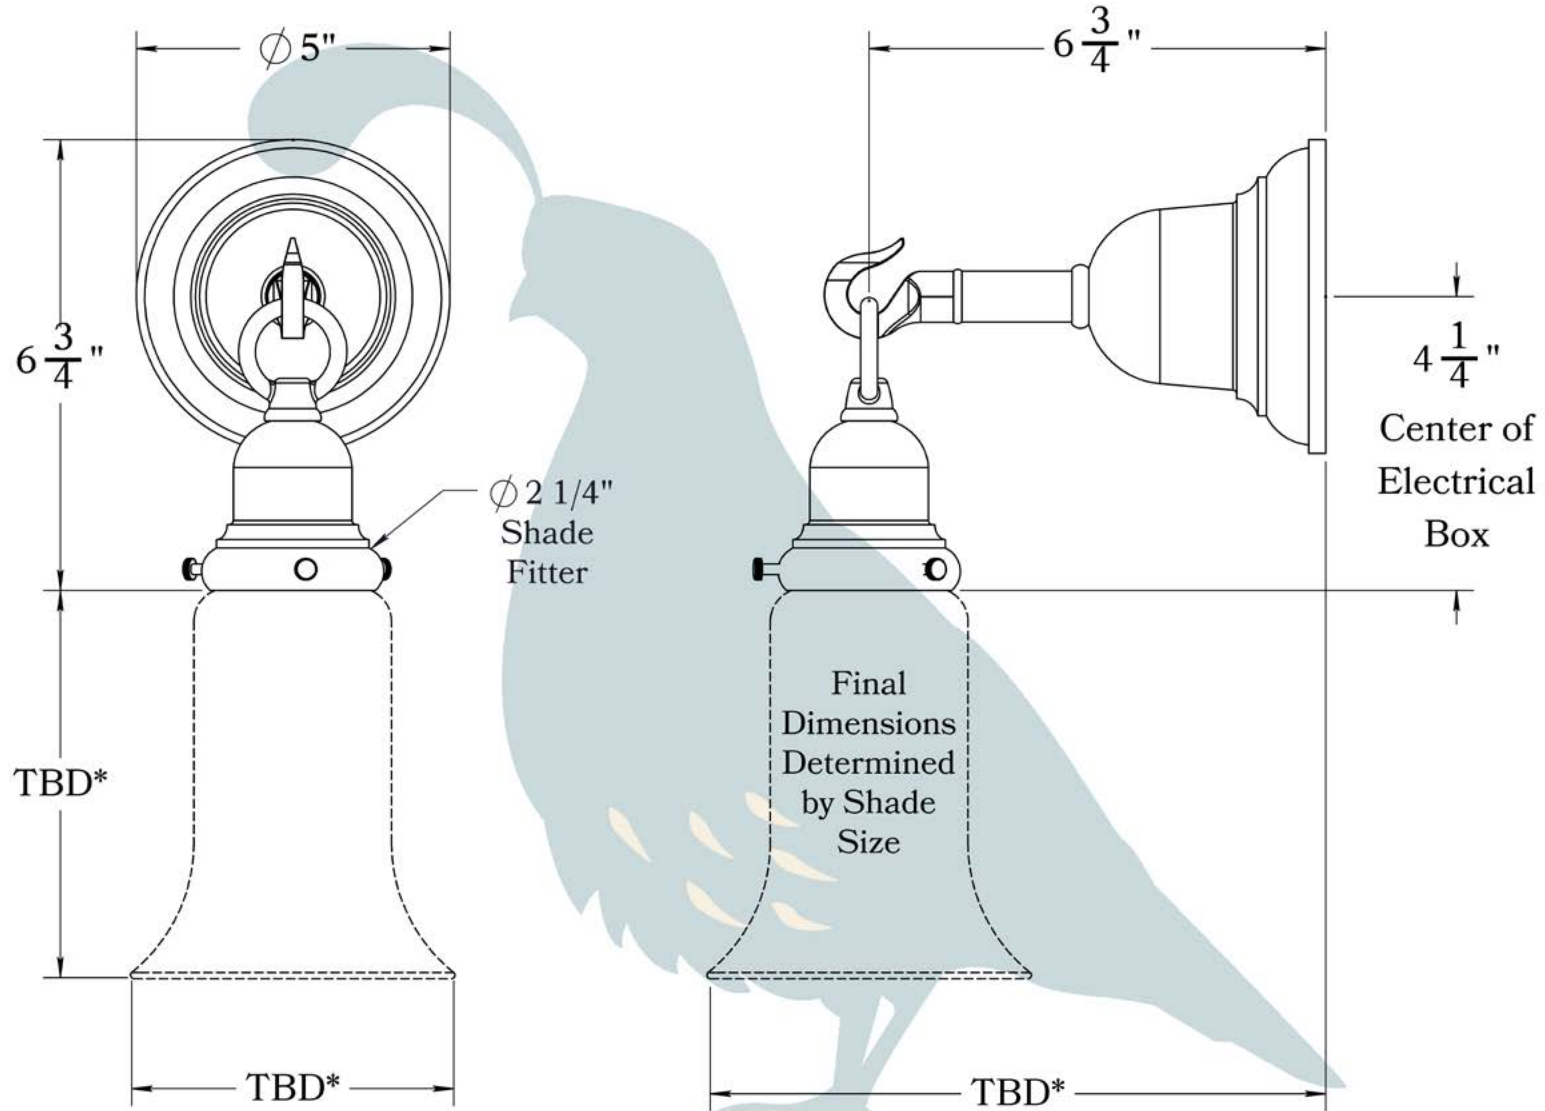

PRODUCT NO. 560-8-RN

THE CLAREMONT SERIES

Sconce

GLASS SHADE

OLD CALIFORNIA
FINE LIGHTING &
HOME GOODS

*TBD: To Be Determined

DIMENSIONS

Width	5"
Height (Without Shade)	6 3/4"
Projection to Center of Socket	6 3/4"
Mounting Plate	5" Diameter
Socket Style	Round Shell (RN)
Shade Fitter Size	2 1/4"

UL Rating	Damp
Voltage	120V
Socket Type	Medium Base - E26
Number of Light Bulbs	1
Max Wattage per Bulb	60W
LED Bulb	Supplied
Dimmable	Yes

ADDITIONAL INFORMATION

Manufacturer	Old California
Mounting Location	Interior
Material	Brass