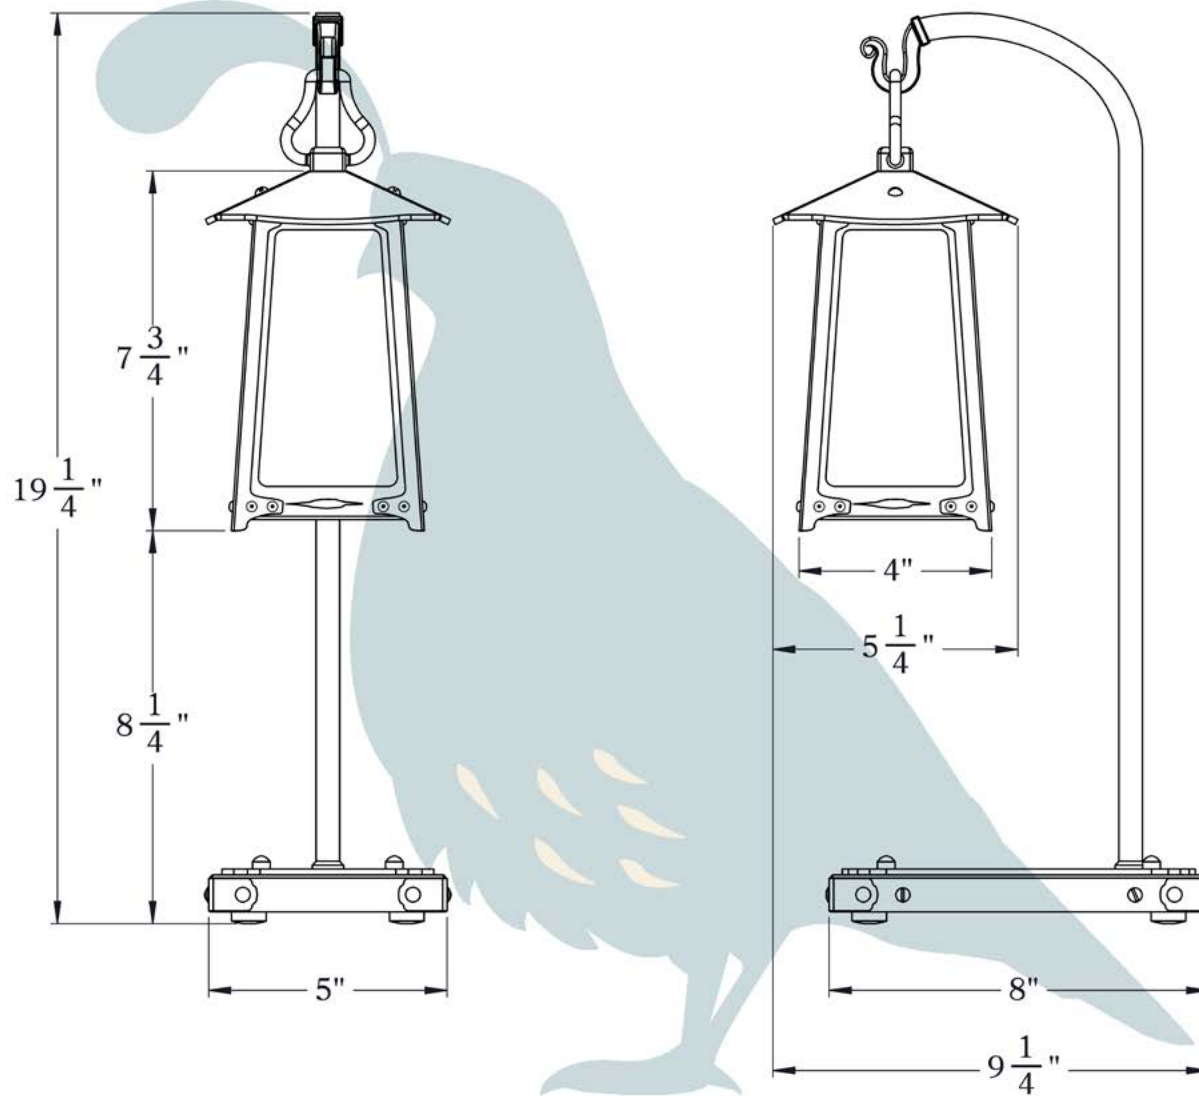

THE SILVERADO CANYON SERIES  
**Table Lamp**

OLD CALIFORNIA  
FINE LIGHTING &  
HOME GOODS

975 N ENTERPRISE ST • ORANGE, CA 92867

PRODUCT No. | 592-71  
TITLE | Silverado Canyon  
UL RATING | Not Rated

LAMP BASE | Medium Base (E26)  
WATTAGE | 60W  
VOLTAGE | 120V

## DIMENSIONS

Height	19 1/4"
Width	9 1/4"
Lantern Roof Width	5 1/4"
Lantern Body Width	4"
Lantern Height	7 3/4"
Base	8" x 5"

## ADDITIONAL INFORMATION

Manufacturer	Old California
Mounting Location	Interior Only
Material	Brass
Bottom Glass	Not Included