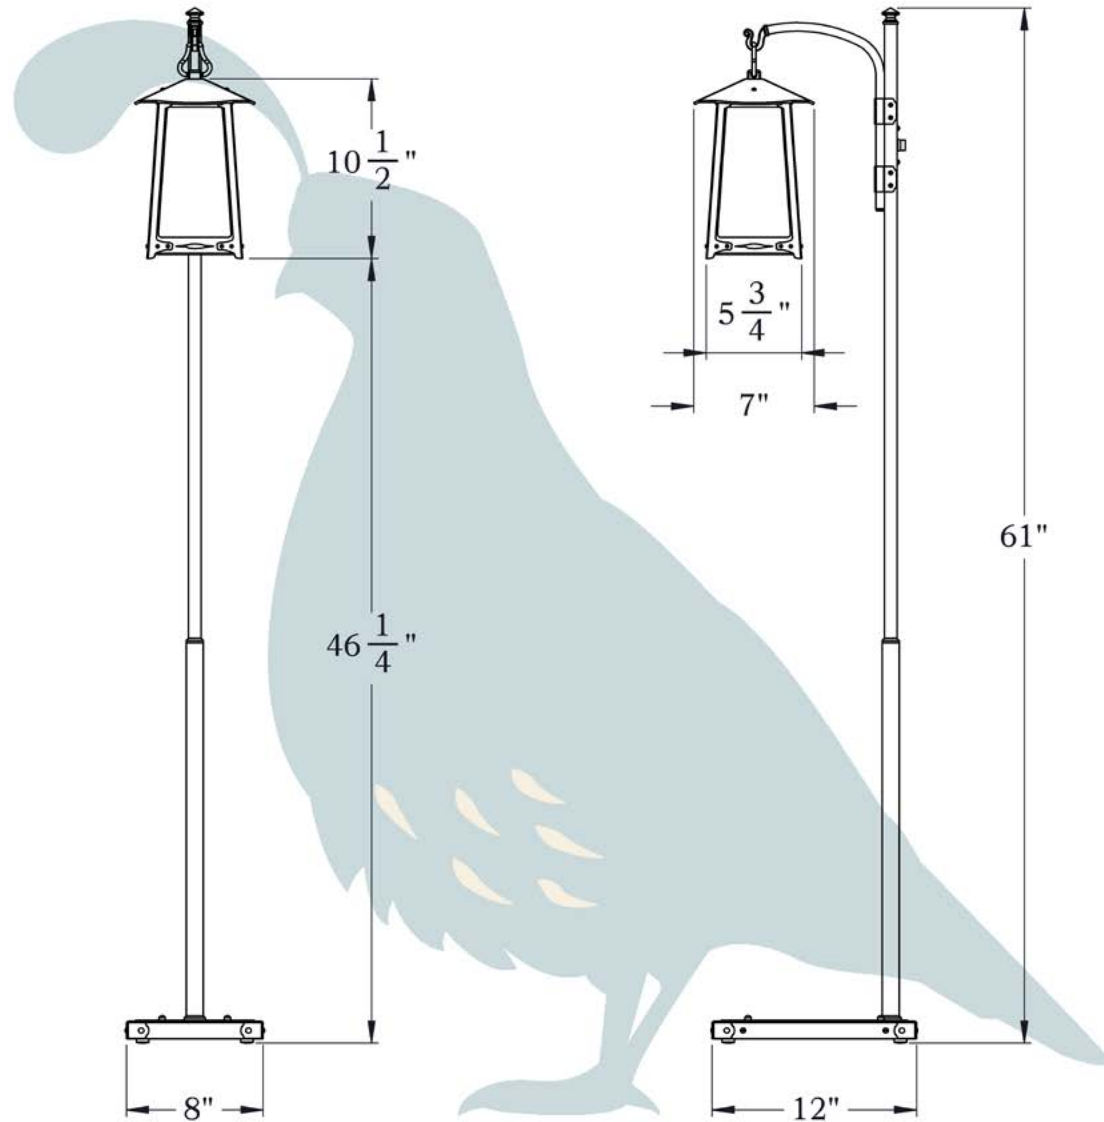

THE SILVERADO CANYON SERIES
Floor Lamp

OLD CALIFORNIA
FINE LIGHTING &
HOME GOODS

975 N ENTERPRISE ST • ORANGE, CA 92867

PRODUCT No. | 593-701
TITLE | Silverado Canyon
UL RATING | Not Rated

LAMP BASE | Medium Base (E26)
WATTAGE | 100W
VOLTAGE | 120V

DIMENSIONS

Height	61"
Width	13 1/2"
Lantern Roof Width	7"
Lantern Body Width	5 3/4"
Lantern Height	10 1/2"
Base	12" x 8"

ELECTRICAL SPECS

UL Rating	Not Rated
Socket Type	Medium Base - E26
Number of Light Bulbs	1
Max Wattage per Bulb	60W
LED Bulb	Supplied
Cord Length	100"
On/ Off Switch	Yes

ADDITIONAL INFORMATION

Manufacturer	Old California
Mounting Location	Interior Only
Material	Brass
Bottom Glass	Not Included