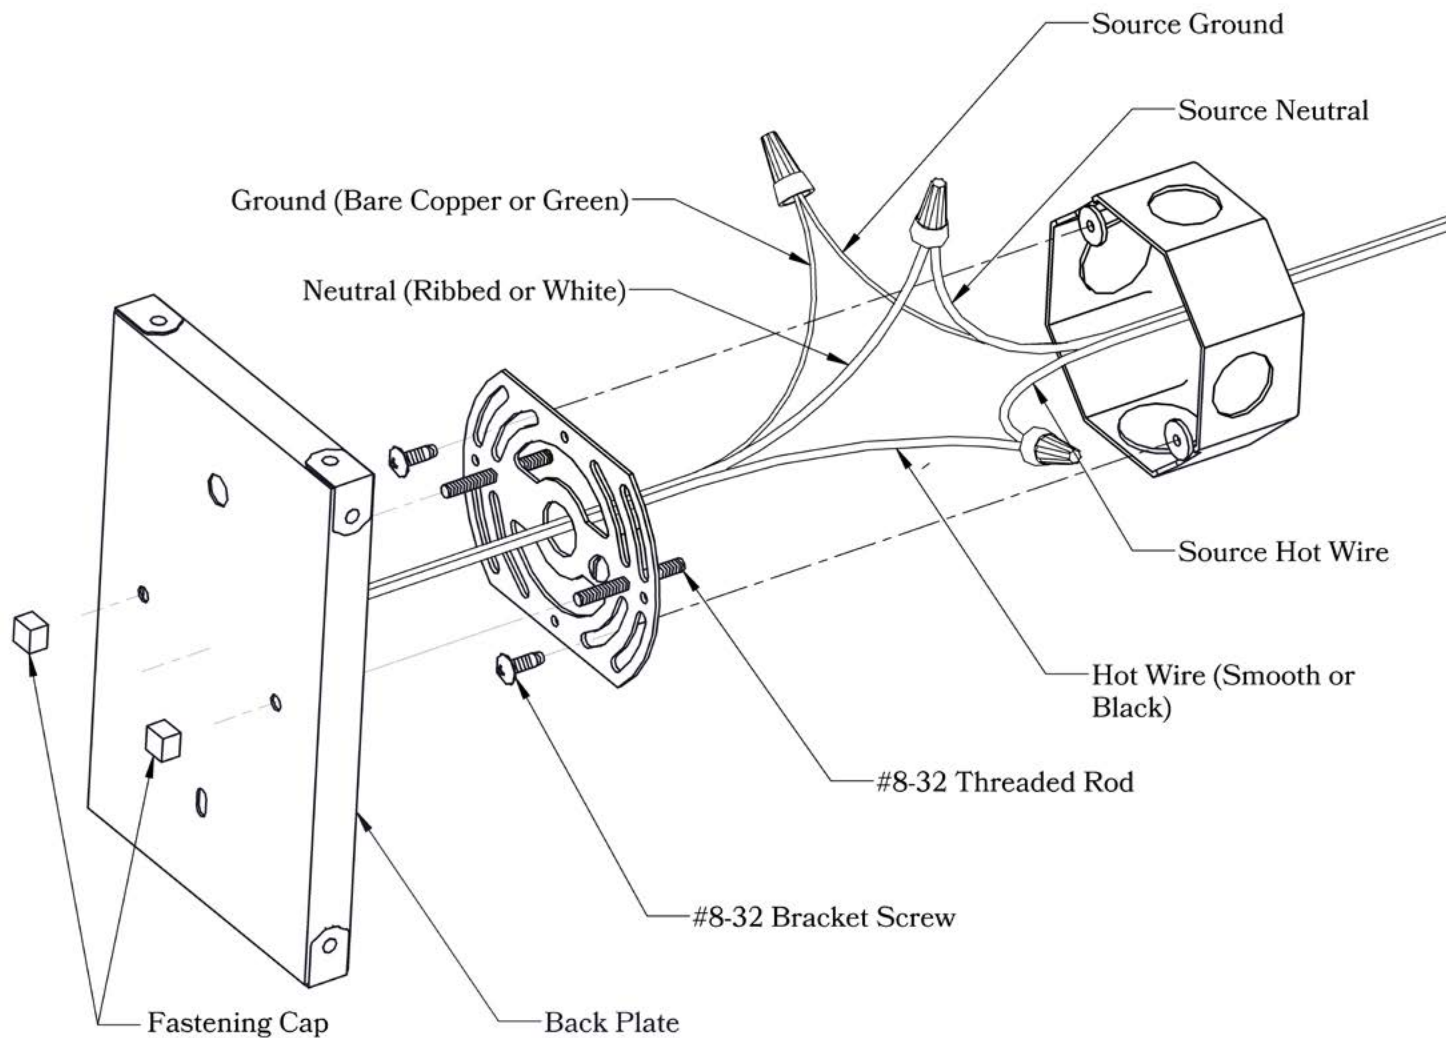

Spruce and Lake

Tree

Glass Only

ELECTRICAL SPECS

UL Rating	Dry
Voltage	120V
Socket Type	Medium Base - E26
Number of Light Bulbs	1
Max Wattage per Bulb	60W
LED Bulb	Supplied
Dimmable	Yes

ADDITIONAL INFORMATION

Manufacturer	Old California
Mounting Location	Interior
Material	Brass, Sapele
Multiple Overlay Options	Yes
Bottom Glass Panels	Included

MOUNTING INSTRUCTIONS • Wall Mount With Caps**CAUTION—DISCONNECT POWER**