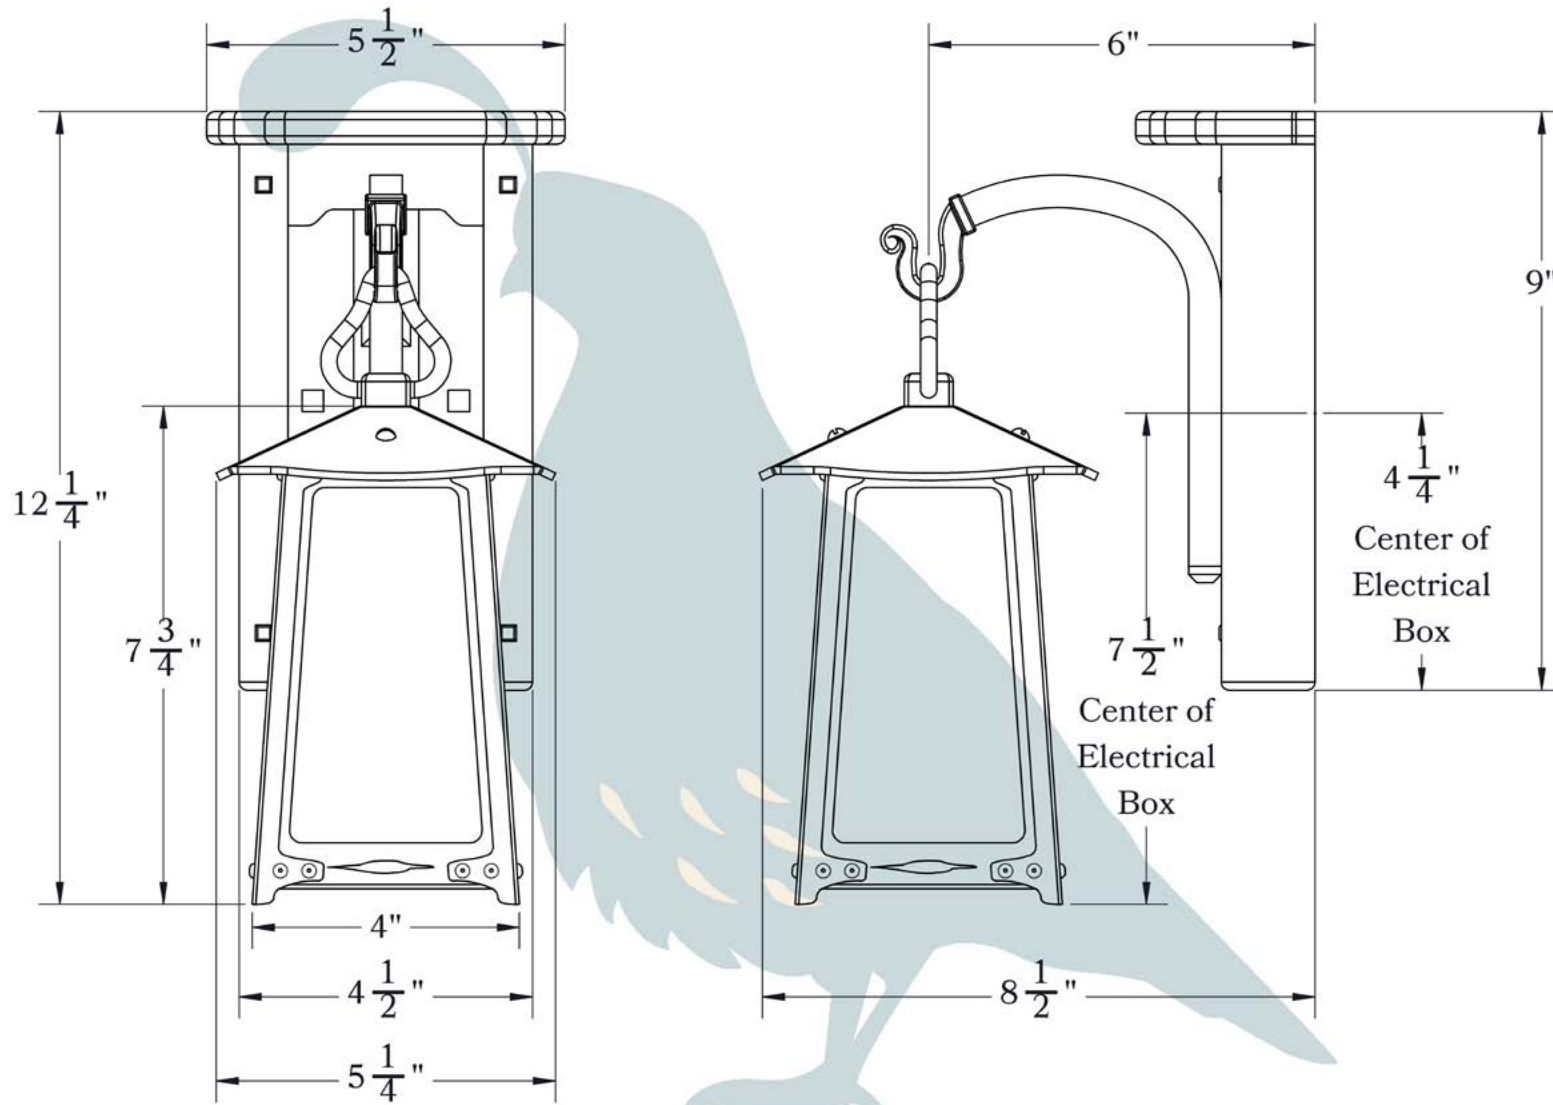

THE BALDWIN SERIES
**Sconce with
Short Wood Plate**

OLD CALIFORNIA
FINE LIGHTING &
HOME GOODS

975 N ENTERPRISE ST • ORANGE, CA 92867

PRODUCT No. | 602-13
TITLE | Baldwin
UL RATING | Dry

LAMP BASE | Medium Base (E26)
WATTAGE | 60W
VOLTAGE | 120V

DIMENSIONS

Roof Width	5 1/4"
Body Width	4"
Lantern Height	7 3/4"
Height	12 1/4"
Projection	8 1/2"
Mounting Plate	9" x 5 1/2"

OVERLAYS AVAILABLE IN THIS SERIES

Blue Heron

Great Horned Owl

Hummingbird

Peacock in Tree

Spruce and Lake

Tree

Glass Only

ELECTRICAL SPECS

UL Rating	Dry
Voltage	120V
Socket Type	Medium Base - E26
Number of Light Bulbs	1
Max Wattage per Bulb	60W
LED Bulb	Supplied
Dimmable	Yes

ADDITIONAL INFORMATION

Manufacturer	Old California
Mounting Location	Interior
Material	Brass, Sapele
Multiple Overlay Options	Yes
Bottom Glass Panels	Included

MOUNTING INSTRUCTIONS • Wall Mount With Caps**CAUTION—DISCONNECT POWER**