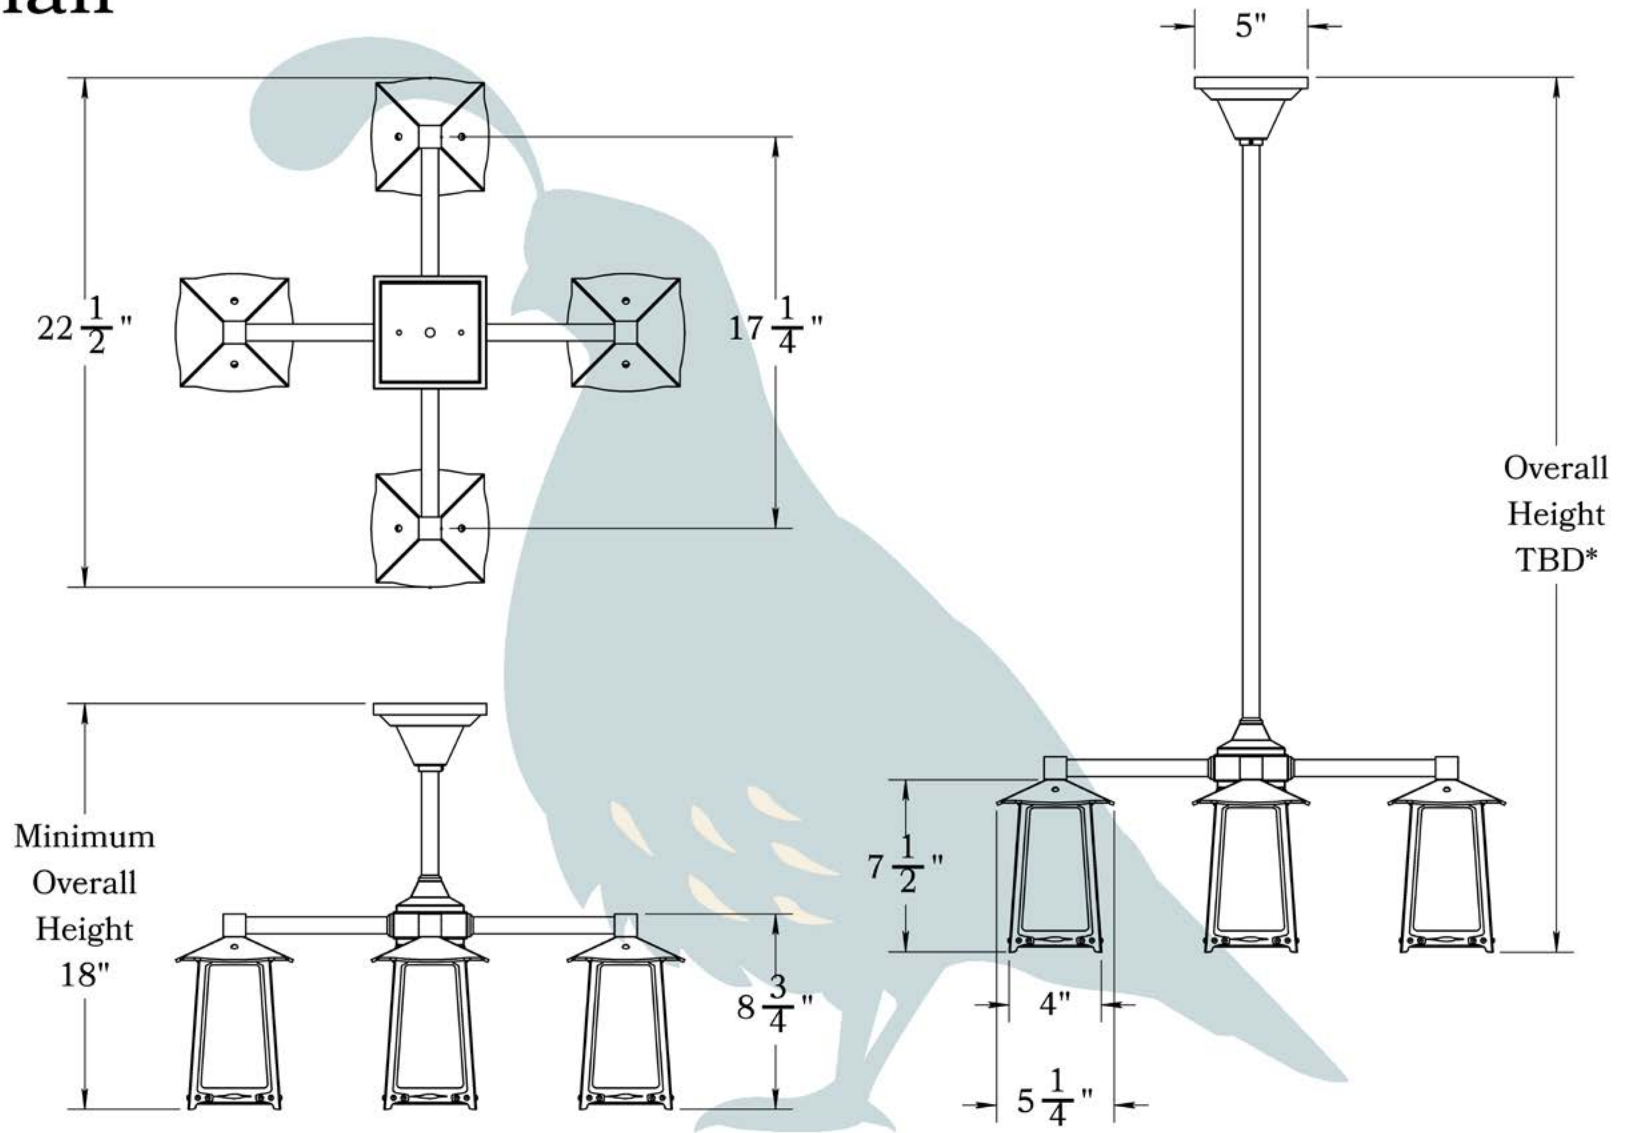

PRODUCT NO. 602-34-BH

THE BALDWIN SERIES
Chandelier
with Blue Heron

FOUR SMALL LANTERNS

OLD CALIFORNIA
FINE LIGHTING &
HOME GOODS

Small

*TBD: To Be Determined

OLD CALIFORNIA
 975 N ENTERPRISE ST • ORANGE, CA 92867

PRODUCT No. | 602-34
 TITLE | Baldwin
 UL RATING | Damp

LAMP BASE | Medium Base (E26)
 MAX WATTAGE | 4-60W
 VOLTAGE | 120V

PROPRIETARY AND CONFIDENTIAL
 The information contained in this drawing is the sole property of Old California. Any reproduction in part or as a whole without written permission from Old California is prohibited.

DIMENSIONS

Chandelier Width	22 1/2"
Minimum Height	18"
Lantern Roof Width	5 1/4"
Lantern Body Width	4"
Lantern Height	7 1/2"
Ceiling Mounting Plate	5"

ELECTRICAL SPECS

UL Rating	Damp
Voltage	120V
Socket Type	Medium Base - E26
Number of Light Bulbs	4
Max Wattage per Bulb	60W
LED Bulb	Supplied
Dimmable	Yes

ADDITIONAL INFORMATION

Manufacturer	Old California
Mounting Location	Interior and Exterior
Material	Brass
Multiple Overlay Options	No
Bottom Glass Panels	Included

MOUNTING INSTRUCTIONS • Ceiling Mount with Sliding Canopy