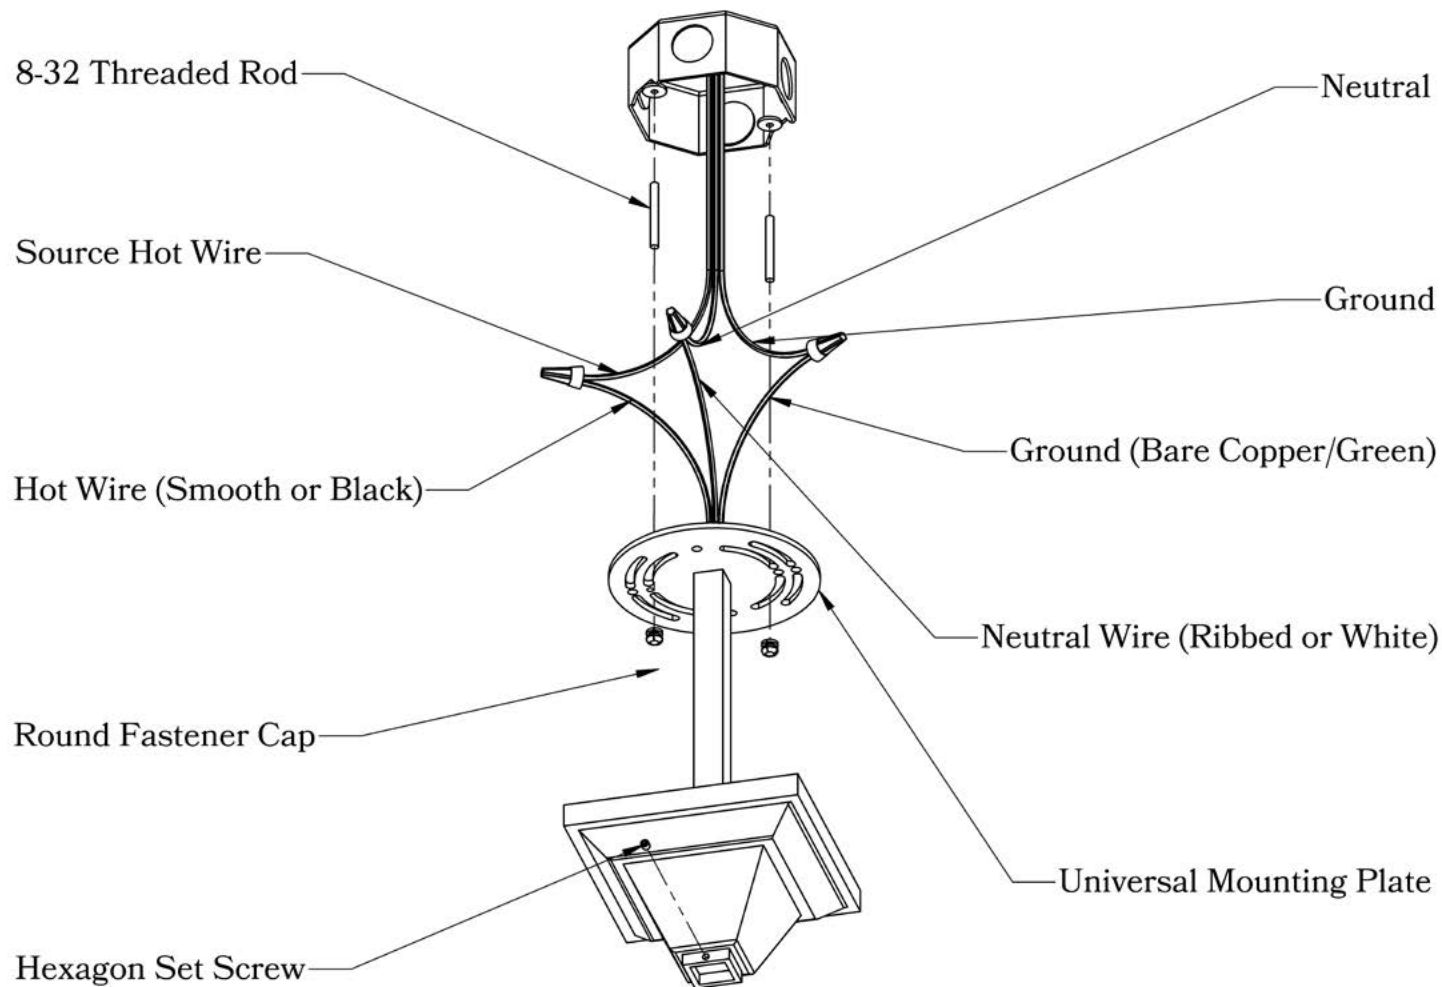

DIMENSIONS

Chandelier Width	22 1/2"
Minimum Height	18"
Lantern Roof Width	5 1/4"
Lantern Body Width	4"
Lantern Height	7 1/2"
Ceiling Mounting Plate	5"

ELECTRICAL SPECS

UL Rating	Damp
Voltage	120V
Socket Type	Medium Base - E26
Number of Light Bulbs	4
Max Wattage per Bulb	60W
LED Bulb	Supplied
Dimmable	Yes

ADDITIONAL INFORMATION

Manufacturer	Old California
Mounting Location	Interior and Exterior
Material	Brass
Multiple Overlay Options	No
Bottom Glass Panels	Included

MOUNTING INSTRUCTIONS • Ceiling Mount with Sliding Canopy