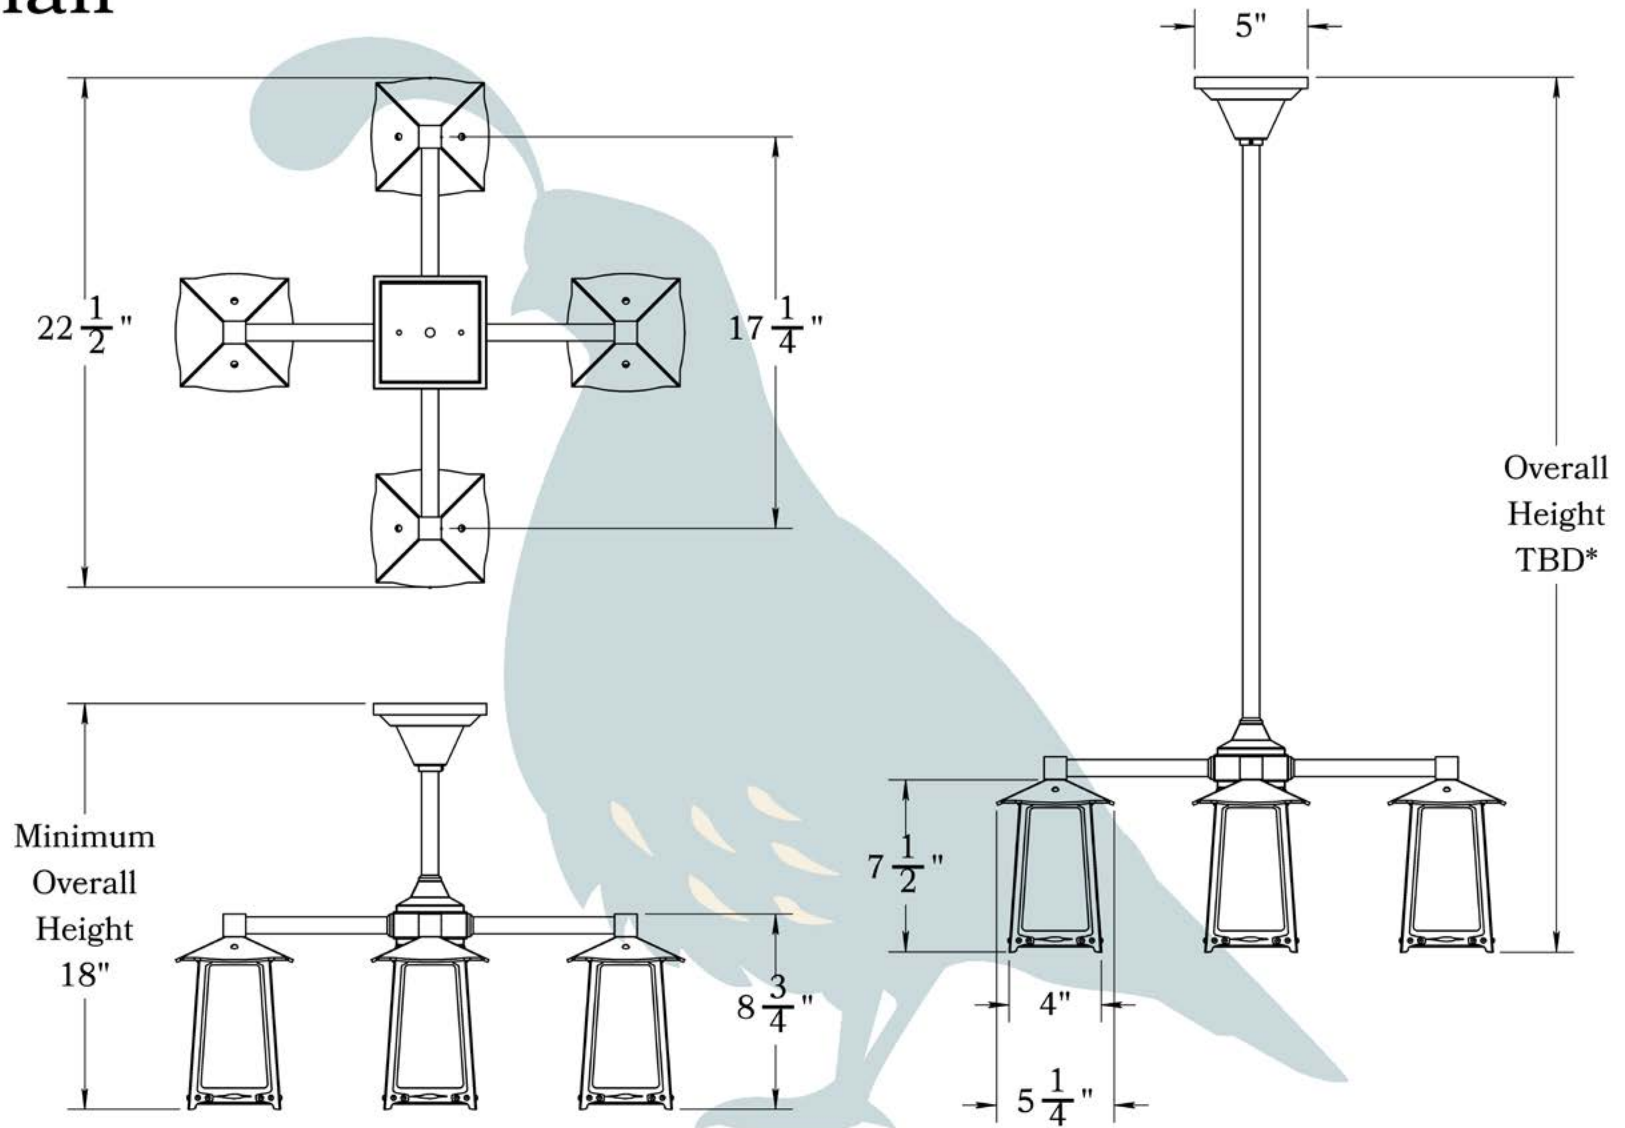

THE BALDWIN SERIES
Chandelier
with Peacock and Tree

FOUR SMALL LANTERNS

OLD CALIFORNIA
FINE LIGHTING &
HOME GOODS

Small

*TBD: To Be Determined

OLD CALIFORNIA
 975 N ENTERPRISE ST • ORANGE, CA 92867

PRODUCT No. | 602-34
 TITLE | Baldwin
 UL RATING | Damp

LAMP BASE | Medium Base (E26)
 MAX WATTAGE | 4-60W
 VOLTAGE | 120V

PROPRIETARY AND CONFIDENTIAL
 The information contained in this drawing is the sole property of Old California. Any reproduction in part or as a whole without written permission from Old California is prohibited.

DIMENSIONS

Chandelier Width	22 1/2"
Minimum Height	18"
Lantern Roof Width	5 1/4"
Lantern Body Width	4"
Lantern Height	7 1/2"
Ceiling Mounting Plate	5"

ELECTRICAL SPECS

UL Rating	Damp
Voltage	120V
Socket Type	Medium Base - E26
Number of Light Bulbs	4
Max Wattage per Bulb	60W
LED Bulb	Supplied
Dimmable	Yes

ADDITIONAL INFORMATION

Manufacturer	Old California
Mounting Location	Interior and Exterior
Material	Brass
Multiple Overlay Options	No
Bottom Glass Panels	Included

MOUNTING INSTRUCTIONS • Ceiling Mount with Sliding Canopy**CAUTION—DISCONNECT POWER**