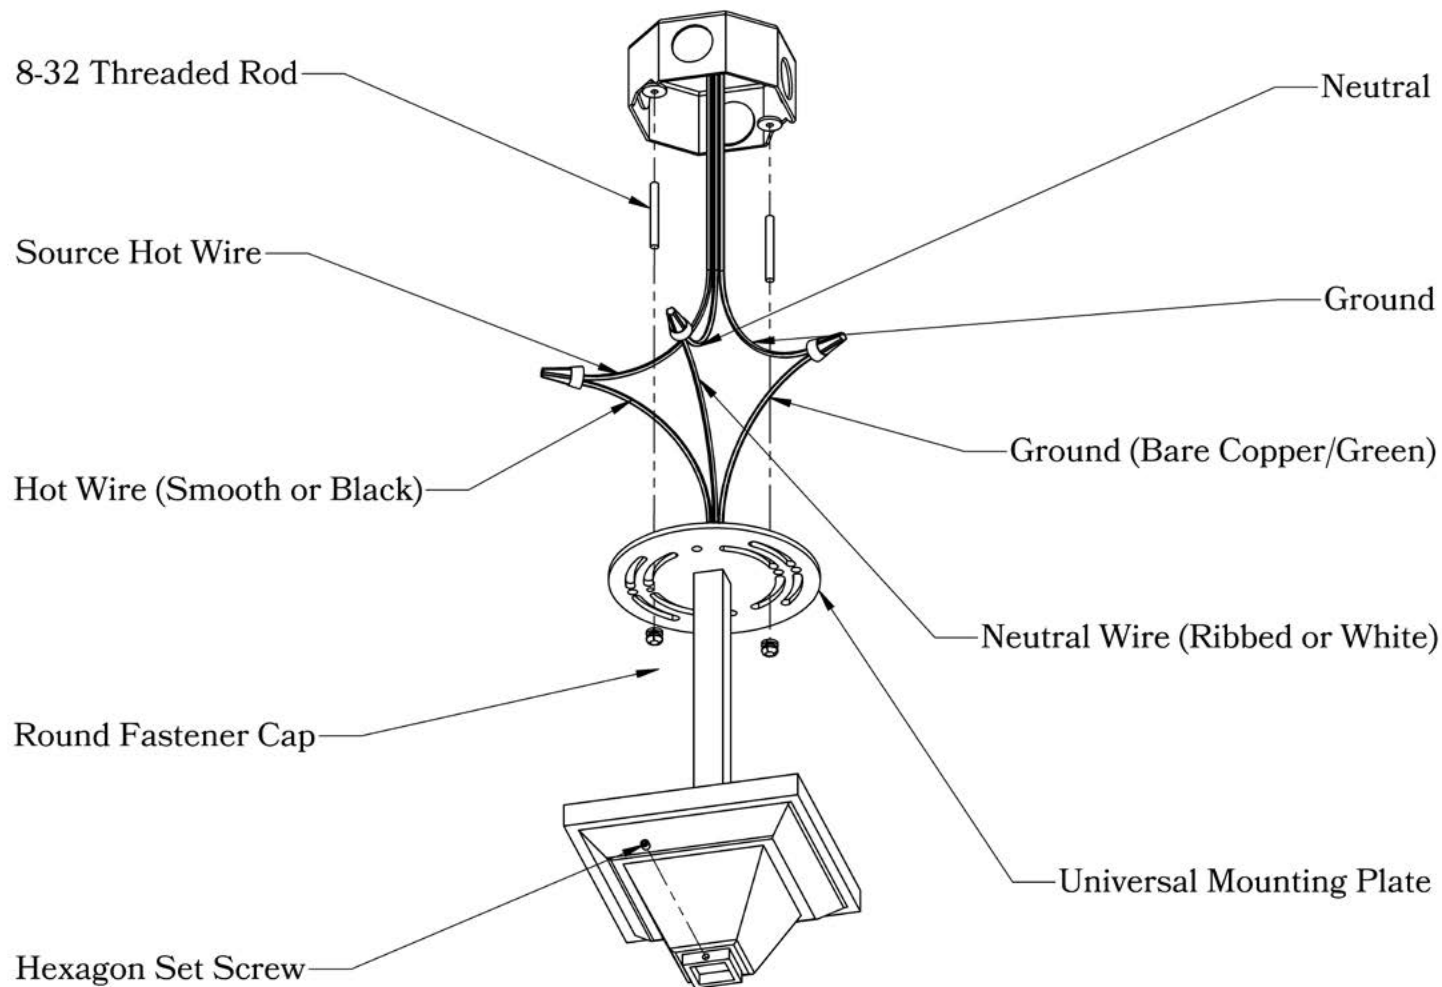

DIMENSIONS

Chandelier Width	22 1/2"
Minimum Height	18"
Lantern Roof Width	5 1/4"
Lantern Body Width	4"
Lantern Height	7 1/2"
Ceiling Mounting Plate	5"

ELECTRICAL SPECS

UL Rating	Damp
Voltage	120V
Socket Type	Medium Base - E26
Number of Light Bulbs	4
Max Wattage per Bulb	60W
LED Bulb	Supplied
Dimmable	Yes

ADDITIONAL INFORMATION

Manufacturer	Old California
Mounting Location	Interior and Exterior
Material	Brass
Multiple Overlay Options	No
Bottom Glass Panels	Included

MOUNTING INSTRUCTIONS • Ceiling Mount with Sliding Canopy**CAUTION—DISCONNECT POWER**