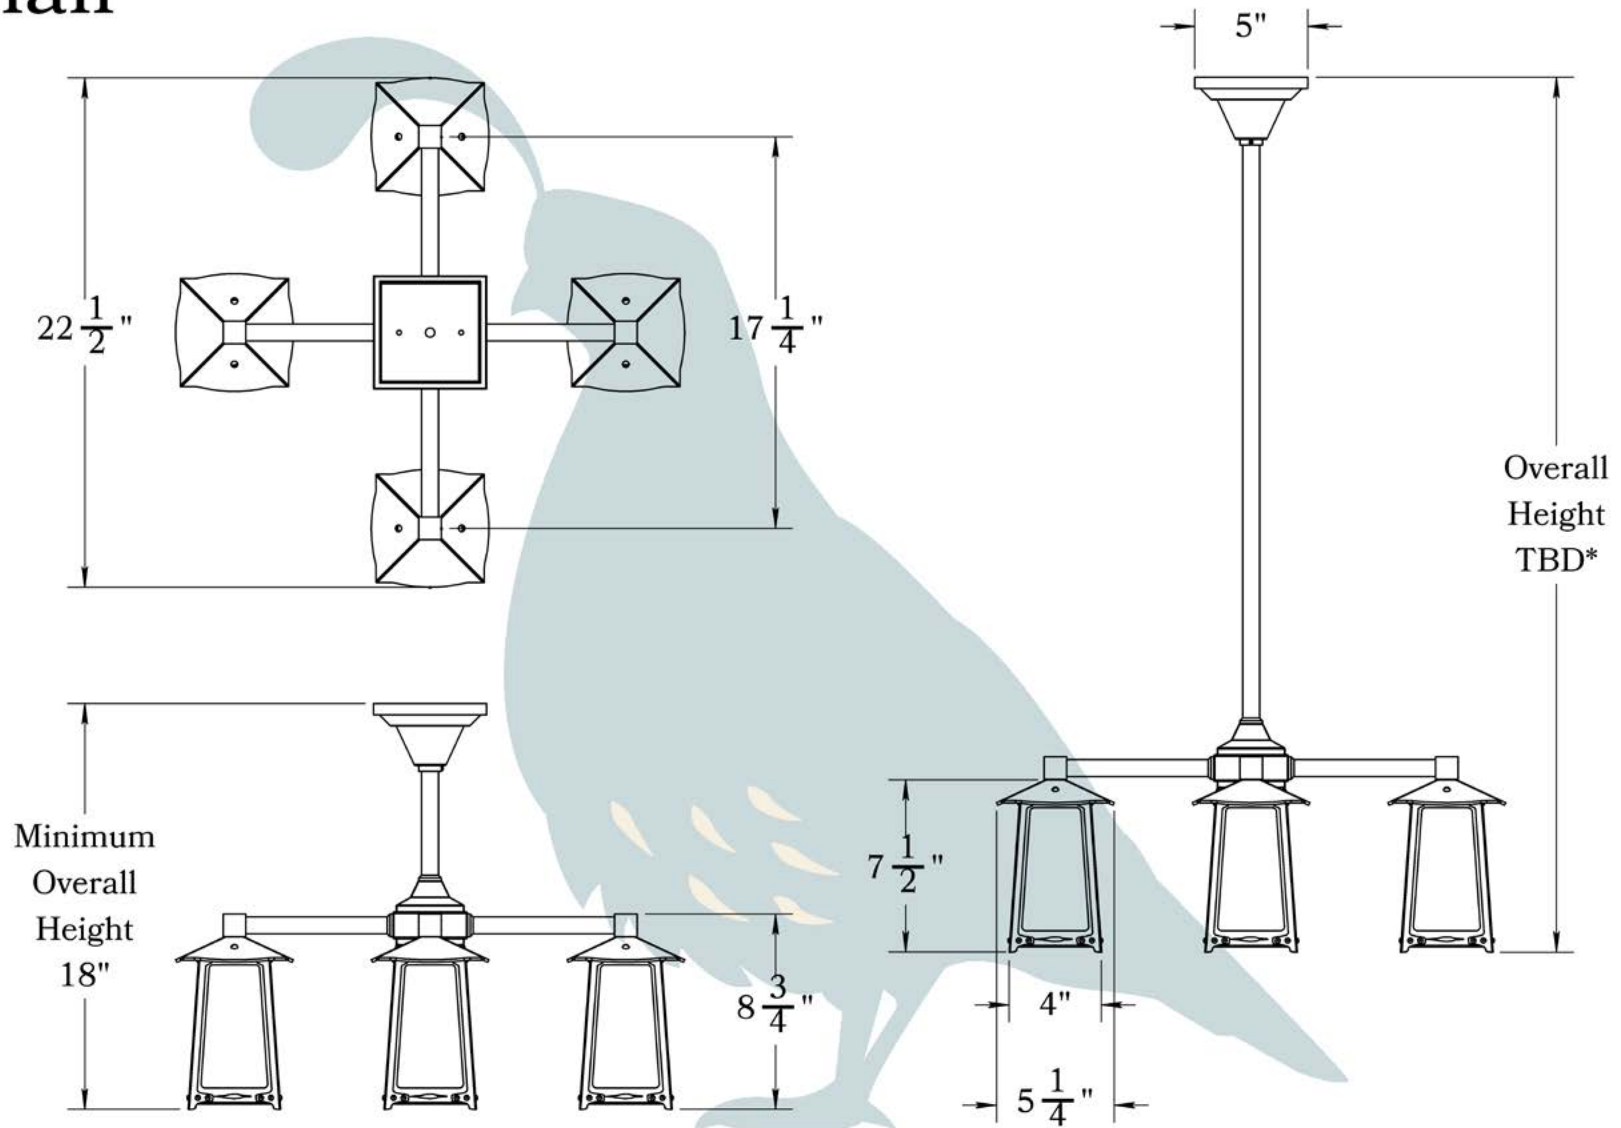

PRODUCT NO. 602-34-XX

THE BALDWIN SERIES
Chandelier

FOUR SMALL LANTERNS

OLD CALIFORNIA
FINE LIGHTING &
HOME GOODS

Small

*TBD: To Be Determined

OLD CALIFORNIA
 975 N ENTERPRISE ST • ORANGE, CA 92867

PRODUCT No. | 602-34
 TITLE | Baldwin
 UL RATING | Damp

LAMP BASE | Medium Base (E26)
 MAX WATTAGE | 4-60W
 VOLTAGE | 120V

PROPRIETARY AND CONFIDENTIAL
 The information contained in this drawing is the sole property of Old California. Any reproduction in part or as a whole without written permission from Old California is prohibited.

DIMENSIONS

Chandelier Width	22 1/2"
Minimum Height	18"
Lantern Roof Width	5 1/4"
Lantern Body Width	4"
Lantern Height	7 1/2"
Ceiling Mounting Plate	5"

ELECTRICAL SPECS

UL Rating	Damp
Voltage	120V
Socket Type	Medium Base - E26
Number of Light Bulbs	4
Max Wattage per Bulb	60W
LED Bulb	Supplied
Dimmable	Yes

ADDITIONAL INFORMATION

Manufacturer	Old California
Mounting Location	Interior and Exterior
Material	Brass
Multiple Overlay Options	No
Bottom Glass Panels	Included

MOUNTING INSTRUCTIONS • Ceiling Mount with Sliding Canopy**CAUTION—DISCONNECT POWER**