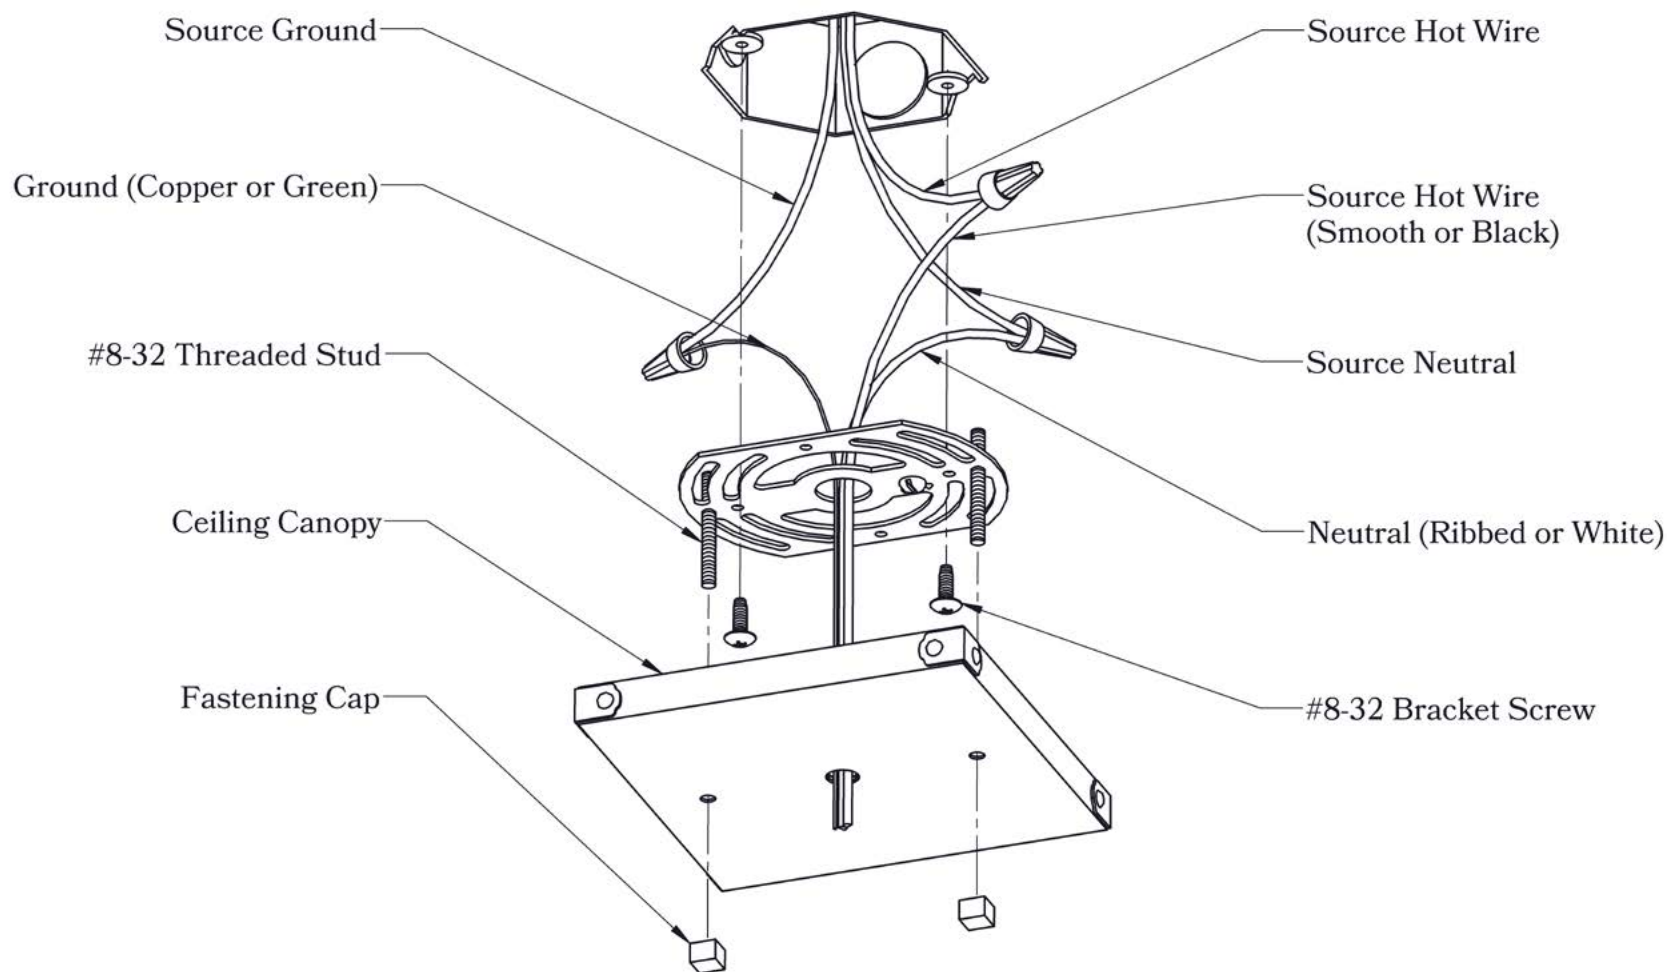

MOUNTING INSTRUCTIONS • Chain Mount Without Fire Pan

CAUTION—DISCONNECT POWER

Always shut off power when installing or repairing this (or any other) electrical appliance. Failure to do so may result in severe injury or death. This product must be installed in accordance with applicable installation codes by a person familiar with the construction and operation of the product, and the hazards involved.