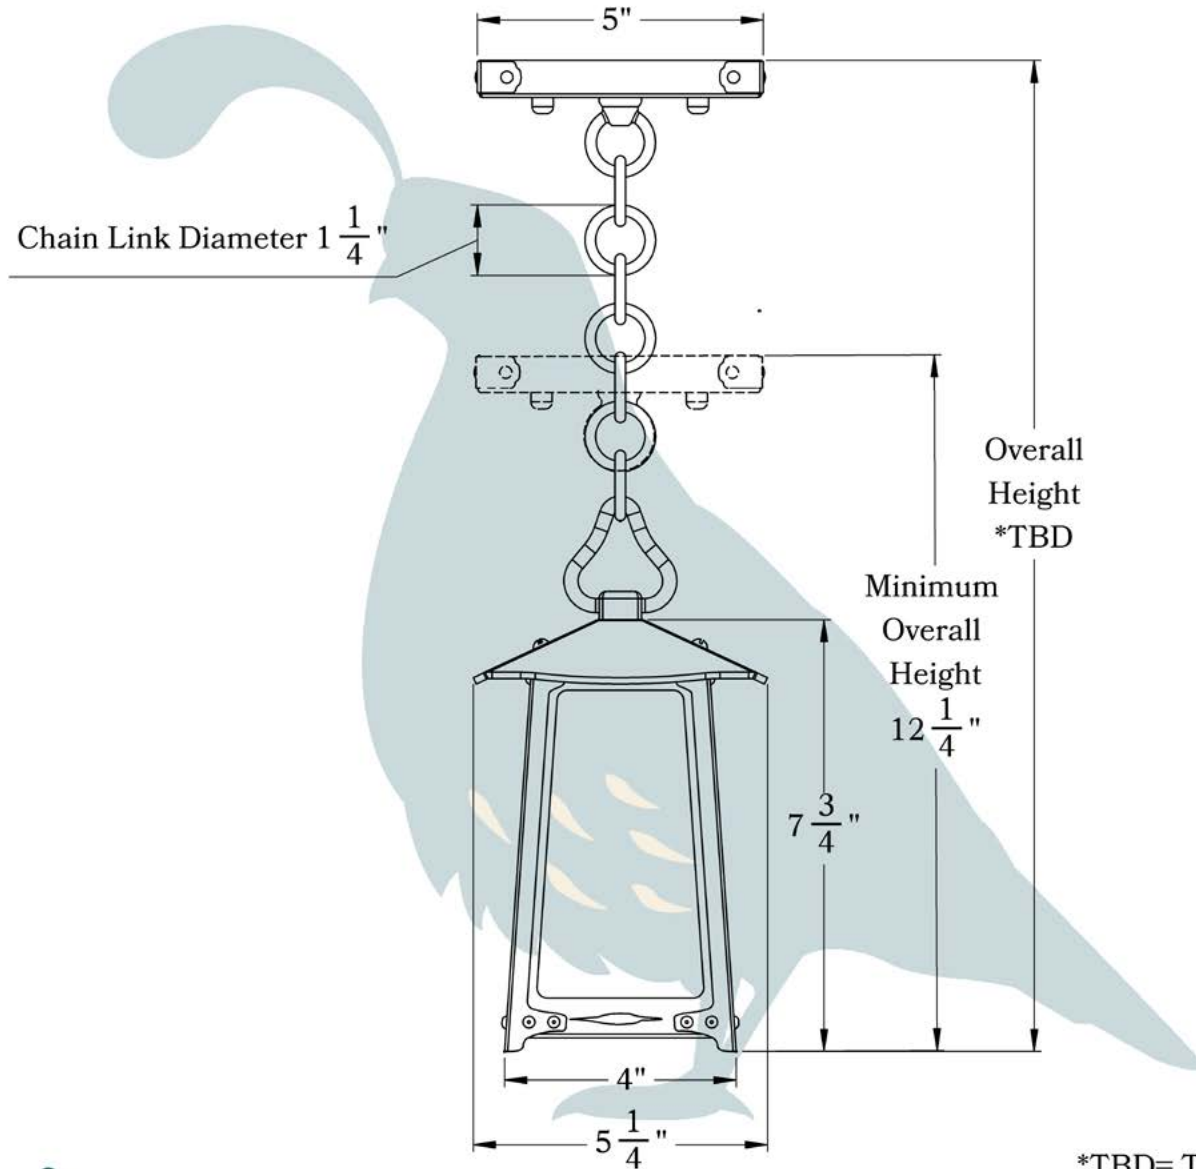

THE BALDWIN SERIES
Chain Pendant Lantern
SMALL

OLD CALIFORNIA
FINE LIGHTING &
HOME GOODS

Small

*TBD= To be determined

PRODUCT No.	602-4	LAMP BASE	Medium Base (E26)
TITLE	Baldwin	MAX WATTAGE	60W
UL RATING	Damp	VOLTAGE	120V

DIMENSIONS

Roof Width	5 1/4"
Body Width	4"
Lantern Height	7 3/4"
Minimum Height	12 1/4"
Canopy	5"

OVERLAYS AVAILABLE IN THIS SERIES

Blue Heron

Great Horned Owl

Hummingbird

Peacock in Tree

Spruce and Lake

Tree

Glass Only

ELECTRICAL SPECS

UL Rating	Damp
Voltage	120V
Socket Type	Medium Base - E26
Number of Light Bulbs	1
Max Wattage per Bulb	60W
LED Bulb	Supplied
Dimmable	Yes

ADDITIONAL INFORMATION

Manufacturer	Old California
Mounting Location	Interior and Exterior
Material	Brass
Multiple Overlay Options	Yes
Bottom Glass Panels	Included