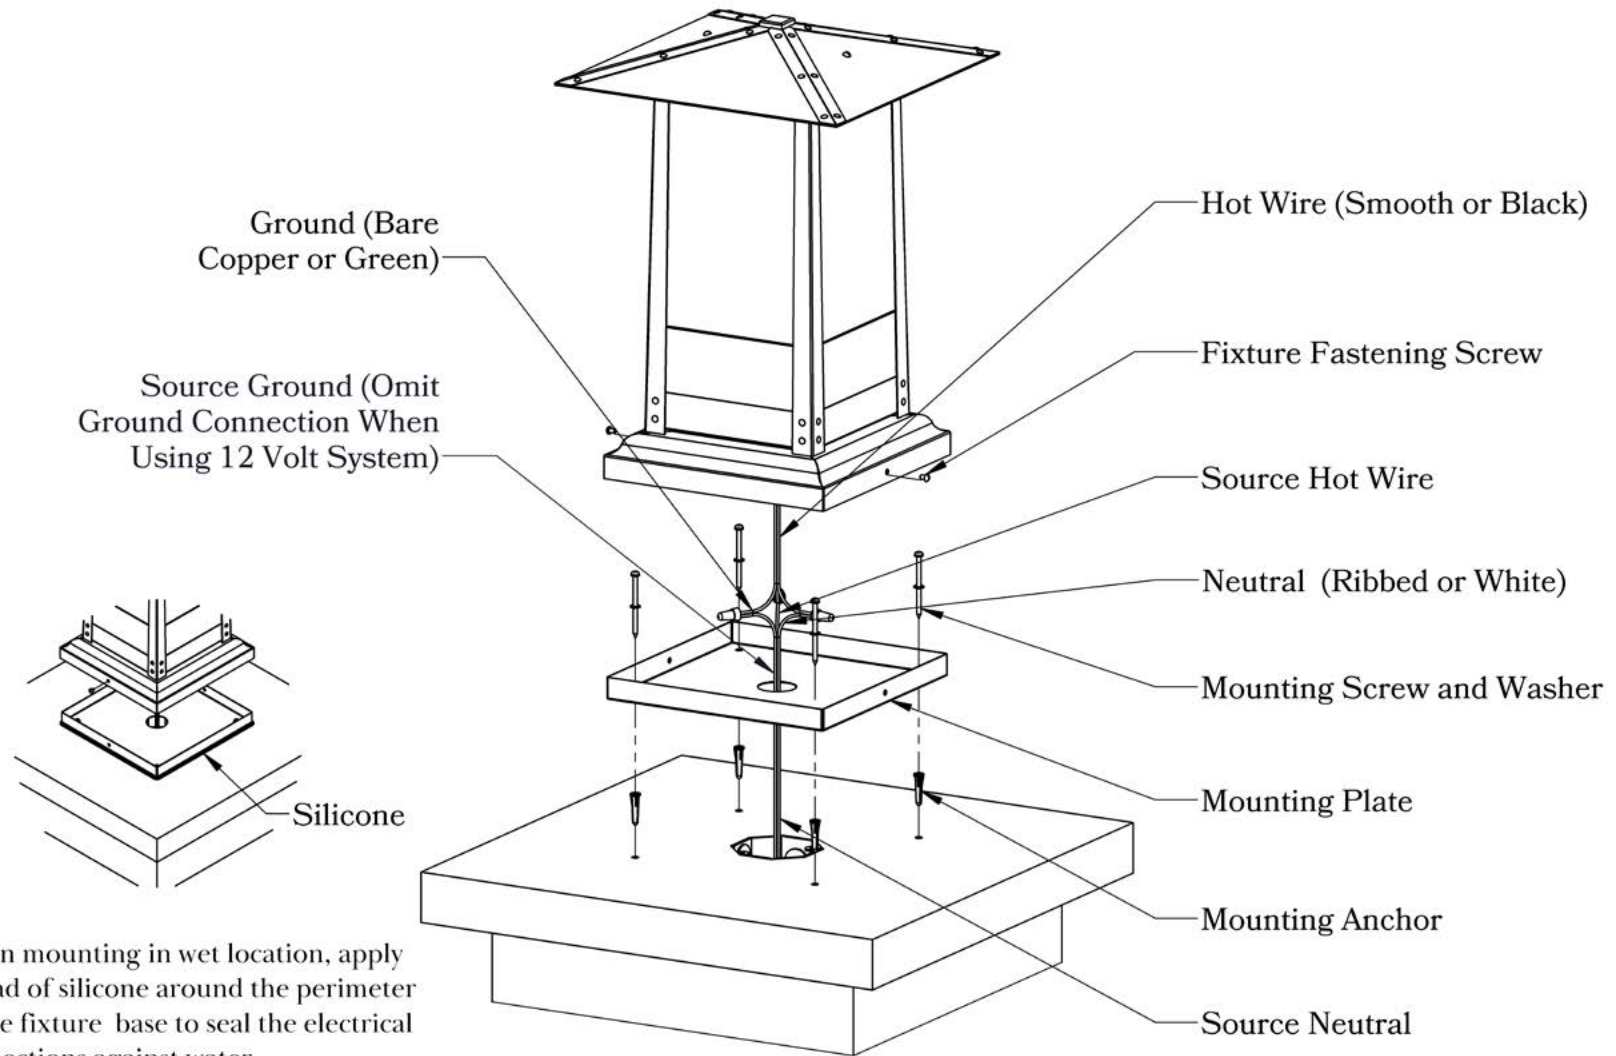

ELECTRICAL SPECS

UL Rating	Wet
Voltage	12V or 120V
Socket Type	Medium Base - E26
Number of Light Bulbs	1
Max Wattage per Bulb	60W
LED Bulb	Supplied

ADDITIONAL INFORMATION

Manufacturer	Old California
Mounting Location	Exterior Only
Material	Brass
Multiple Overlay Options	Yes

Tree

Glass Only

MOUNTING INSTRUCTIONS • Column Light Version Two

When mounting in wet location, apply a bead of silicone around the perimeter of the fixture base to seal the electrical connections against water.