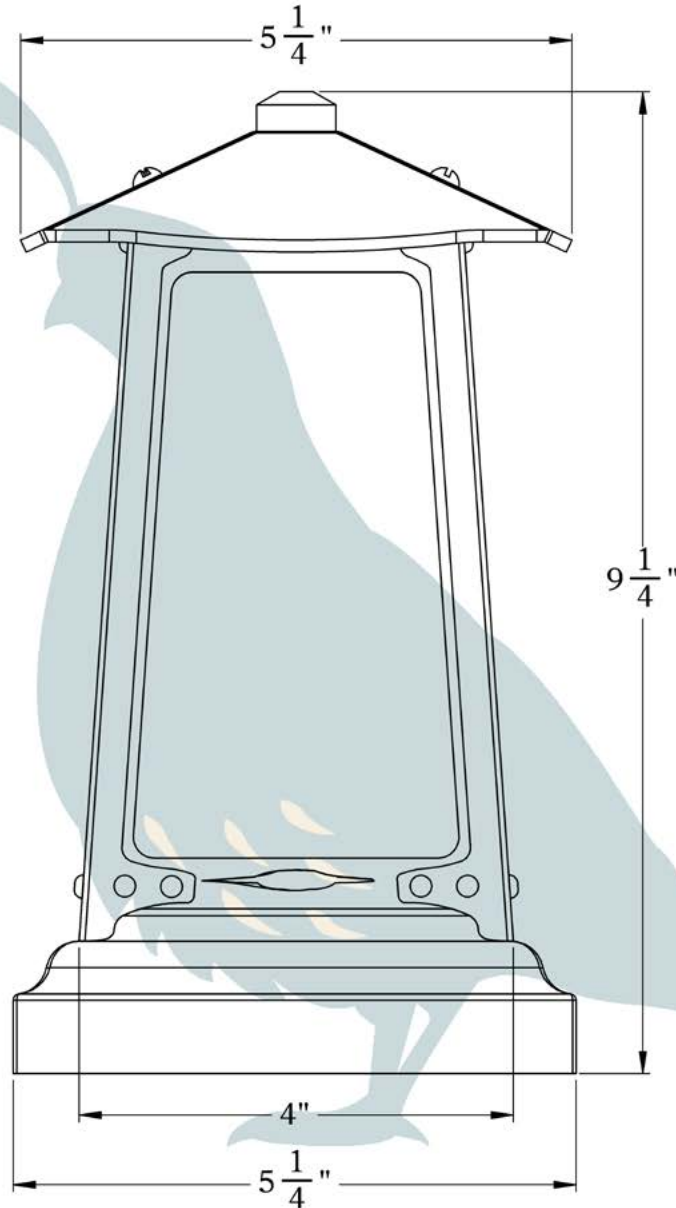

THE BALDWIN SERIES
Column Mount Lantern
SMALL

OLD CALIFORNIA
FINE LIGHTING & HOME GOODS

Small

OLD CALIFORNIA
 975 N ENTERPRISE ST • ORANGE, CA 92867

PRODUCT No.	602-6	LAMP BASE	Medium Base (E26)
TITLE	Baldwin	MAX WATTAGE	60W
UL RATING	Wet	VOLTAGE	12V or 120V

DIMENSIONS

Roof Width	5 1/4"
Body Width	4"
Height	9 1/4"
Mounting Base	5 1/4"

OVERLAYS AVAILABLE IN THIS SERIES

Blue Heron

Great Horned Owl

Hummingbird

Peacock in Tree

Spruce and Lake

ELECTRICAL SPECS

UL Rating	Wet
Voltage	12V or 120V
Socket Type	Medium Base - E26
Number of Light Bulbs	1
Max Wattage per Bulb	60W
LED Bulb	Supplied

ADDITIONAL INFORMATION

Manufacturer	Old California
Mounting Location	Exterior Only
Material	Brass
Multiple Overlay Options	Yes

Tree

Glass Only

MOUNTING INSTRUCTIONS • Column Light Version Two

When mounting in wet location, apply a bead of silicone around the perimeter of the fixture base to seal the electrical connections against water.