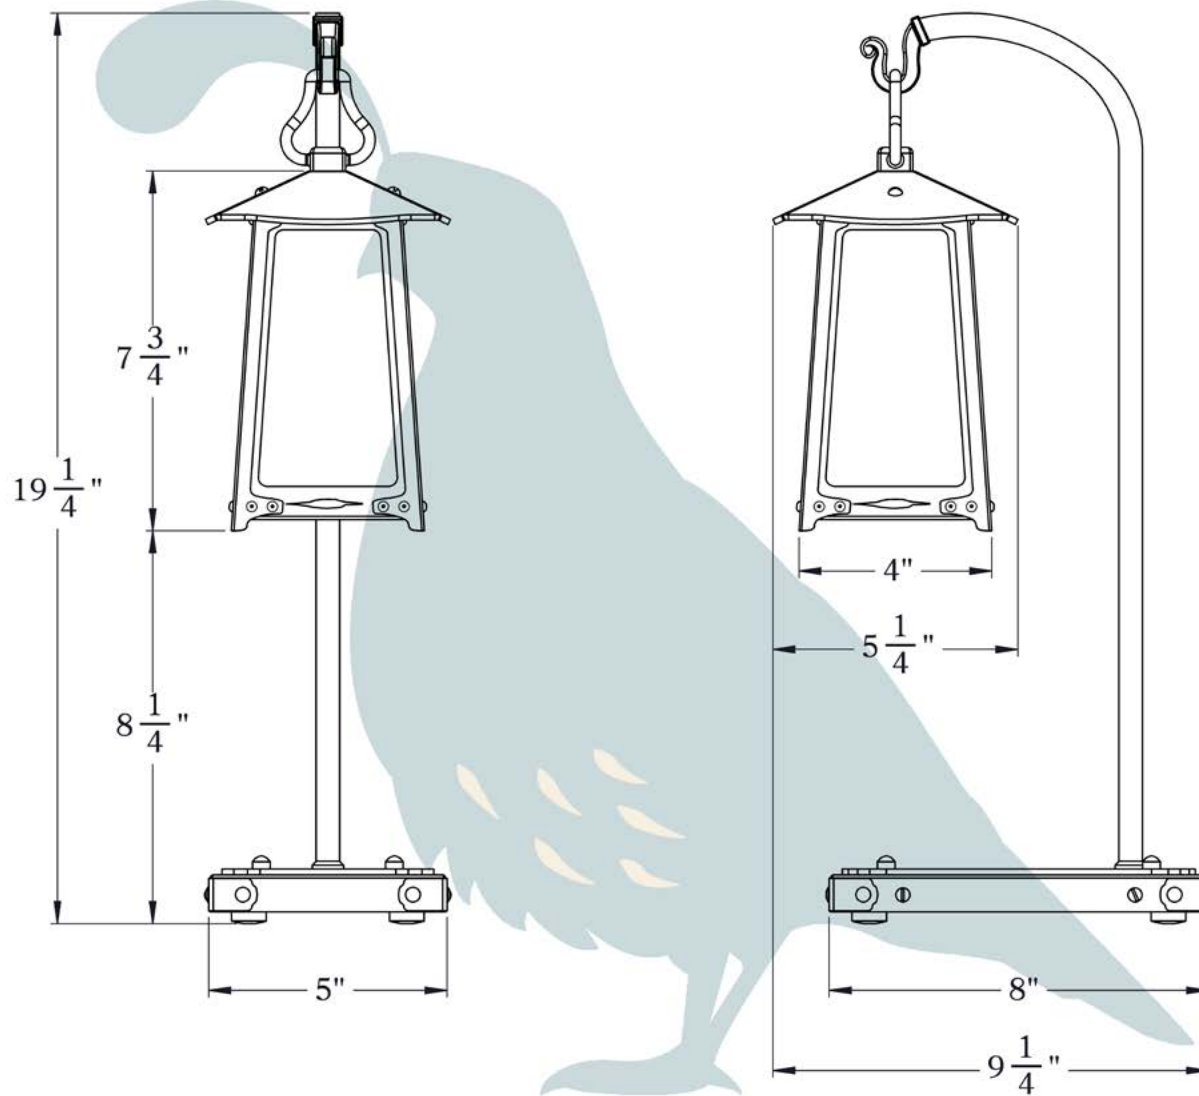

THE BALDWIN SERIES
Table Lamp

OLD CALIFORNIA
FINE LIGHTING & HOME GOODS

975 N ENTERPRISE ST • ORANGE, CA 92867

PRODUCT No.	602-71
TITLE	Baldwin
UL RATING	Not Rated

LAMP BASE	Medium Base (E26)
WATTAGE	60W
VOLTAGE	120V

DIMENSIONS

Height	19 1/4"
Width	9 1/4"
Lantern Roof Width	5 1/4"
Lantern Body Width	4"
Lantern Height	7 3/4"
Base	8" x 5"

OVERLAYS AVAILABLE IN THIS SERIES

Blue Heron

Great Horned Owl

Hummingbird

Peacock in Tree

Spruce and Lake

Tree

Glass Only

ELECTRICAL SPECS

UL Rating	Not Rated
Socket Type	Medium Base - E26
Number of Light Bulbs	1
Max Wattage per Bulb	60W
LED Bulb	Supplied
Cord Length	100"
On/ Off Switch	Yes

ADDITIONAL INFORMATION

Manufacturer	Old California
Mounting Location	Interior Only
Material	Brass
Multiple Overlay Options	Yes
Bottom Glass	Not Included