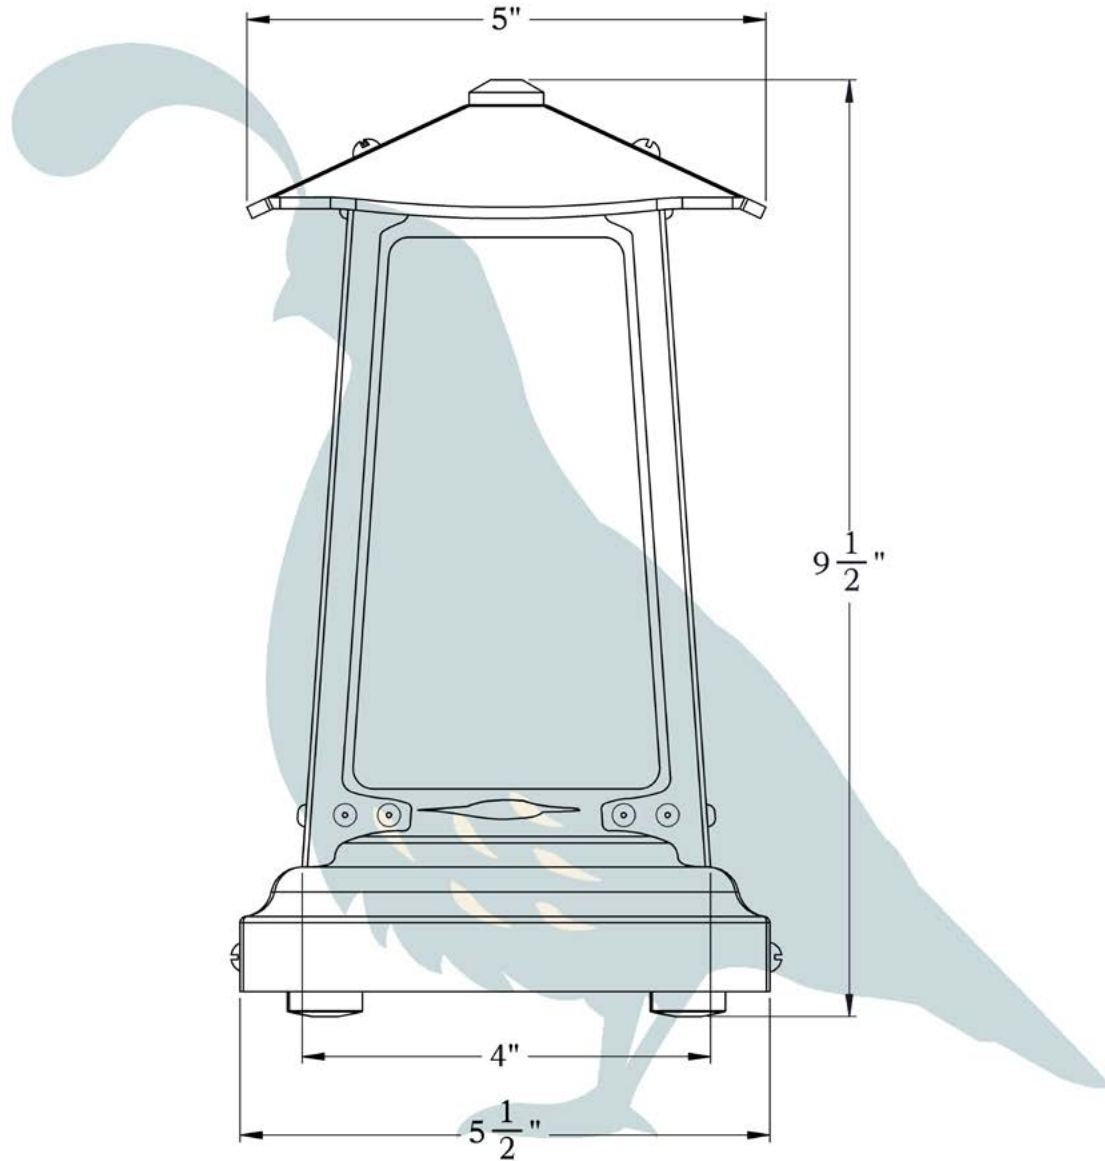

PRODUCT NO. 602-7

THE BALDWIN SERIES
Pedestal Lamp
SMALL

OLD CALIFORNIA
FINE LIGHTING &
HOME GOODS

Small

975 N ENTERPRISE ST • ORANGE, CA 92867

PRODUCT No. | 602-7
 TITLE | Baldwin
 UL RATING | Not Rated

LAMP BASE | Medium Base (E26)
 WATTAGE | 60W
 VOLTAGE | 120V

DIMENSIONS

Height	9 1/2"
Lantern Roof Width	5"
Lantern Body Width	4"
Base	5 1/2"

OVERLAYS AVAILABLE IN THIS SERIES

Blue Heron

Great Horned Owl

Hummingbird

Peacock in Tree

Spruce and Lake