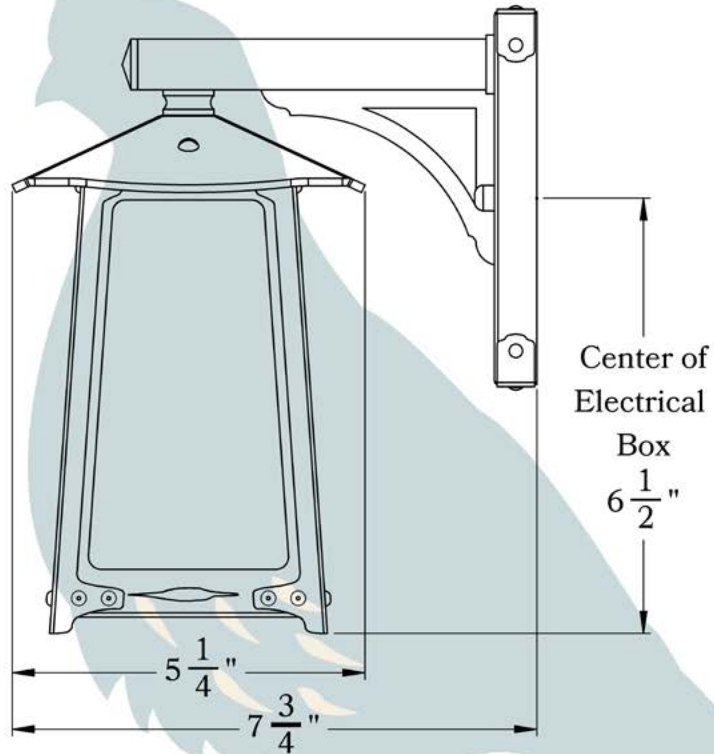

THE BALDWIN SERIES
Straight Arm Sconce
SMALL

OLD CALIFORNIA
FINE LIGHTING &
HOME GOODS

Small

FRONT VIEW

SIDE VIEW

BACKPLATE VIEW

DIMENSIONS

Roof Width	5 1/4"
Body Width	4"
Lantern Height	7 3/4"
Height	9 1/4"
Projection	7 3/4"
Mounting Plate	4 1/2" x 5 1/2"

ELECTRICAL SPECS

UL Rating	Wet
Voltage	120V
Socket Type	Medium Base - E26
Number of Light Bulbs	1
Max Wattage per Bulb	60W
LED Bulb	Supplied
Dimmable	Yes

ADDITIONAL INFORMATION

Manufacturer	Old California
Mounting Location	Interior and Exterior
Material	Brass
Multiple Overlay Options	Yes
Bottom Glass Panels	Included