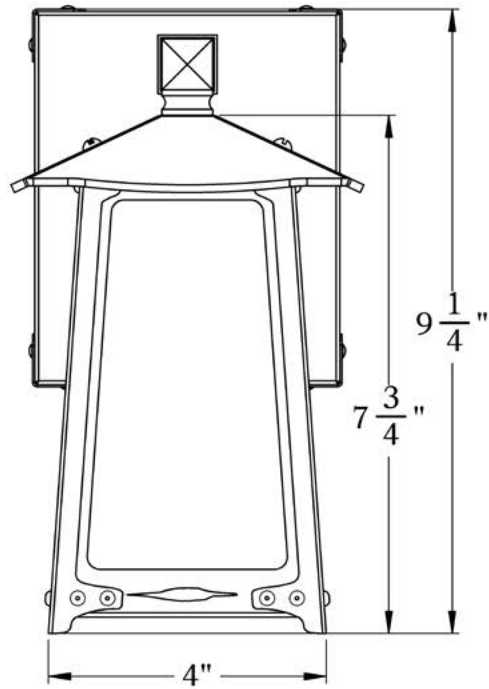

THE BALDWIN SERIES
Straight Arm Sconce
SMALL

OLD CALIFORNIA
FINE LIGHTING &
HOME GOODS

Small

FRONT VIEW

SIDE VIEW

BACKPLATE VIEW

DIMENSIONS

Roof Width	5 1/4"
Body Width	4"
Lantern Height	7 3/4"
Height	9 1/4"
Projection	7 3/4"
Mounting Plate	4 1/2" x 5 1/2"

ELECTRICAL SPECS

UL Rating	Wet
Voltage	120V
Socket Type	Medium Base - E26
Number of Light Bulbs	1
Max Wattage per Bulb	60W
LED Bulb	Supplied
Dimmable	Yes

ADDITIONAL INFORMATION

Manufacturer	Old California
Mounting Location	Interior and Exterior
Material	Brass
Multiple Overlay Options	Yes
Bottom Glass Panels	Included