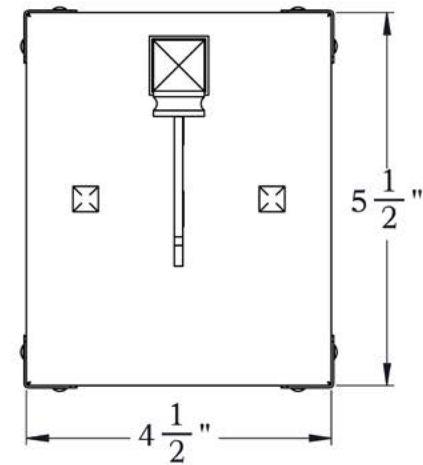

THE BALDWIN SERIES
Straight Arm Sconce
SMALL

OLD CALIFORNIA
FINE LIGHTING &
HOME GOODS

Small

FRONT VIEW

SIDE VIEW

BACKPLATE VIEW

DIMENSIONS

Roof Width	5 1/4"
Body Width	4"
Lantern Height	7 3/4"
Height	9 1/4"
Projection	7 3/4"
Mounting Plate	4 1/2" x 5 1/2"

ELECTRICAL SPECS

UL Rating	Wet
Voltage	120V
Socket Type	Medium Base - E26
Number of Light Bulbs	1
Max Wattage per Bulb	60W
LED Bulb	Supplied
Dimmable	Yes

ADDITIONAL INFORMATION

Manufacturer	Old California
Mounting Location	Interior and Exterior
Material	Brass
Multiple Overlay Options	Yes
Bottom Glass Panels	Included