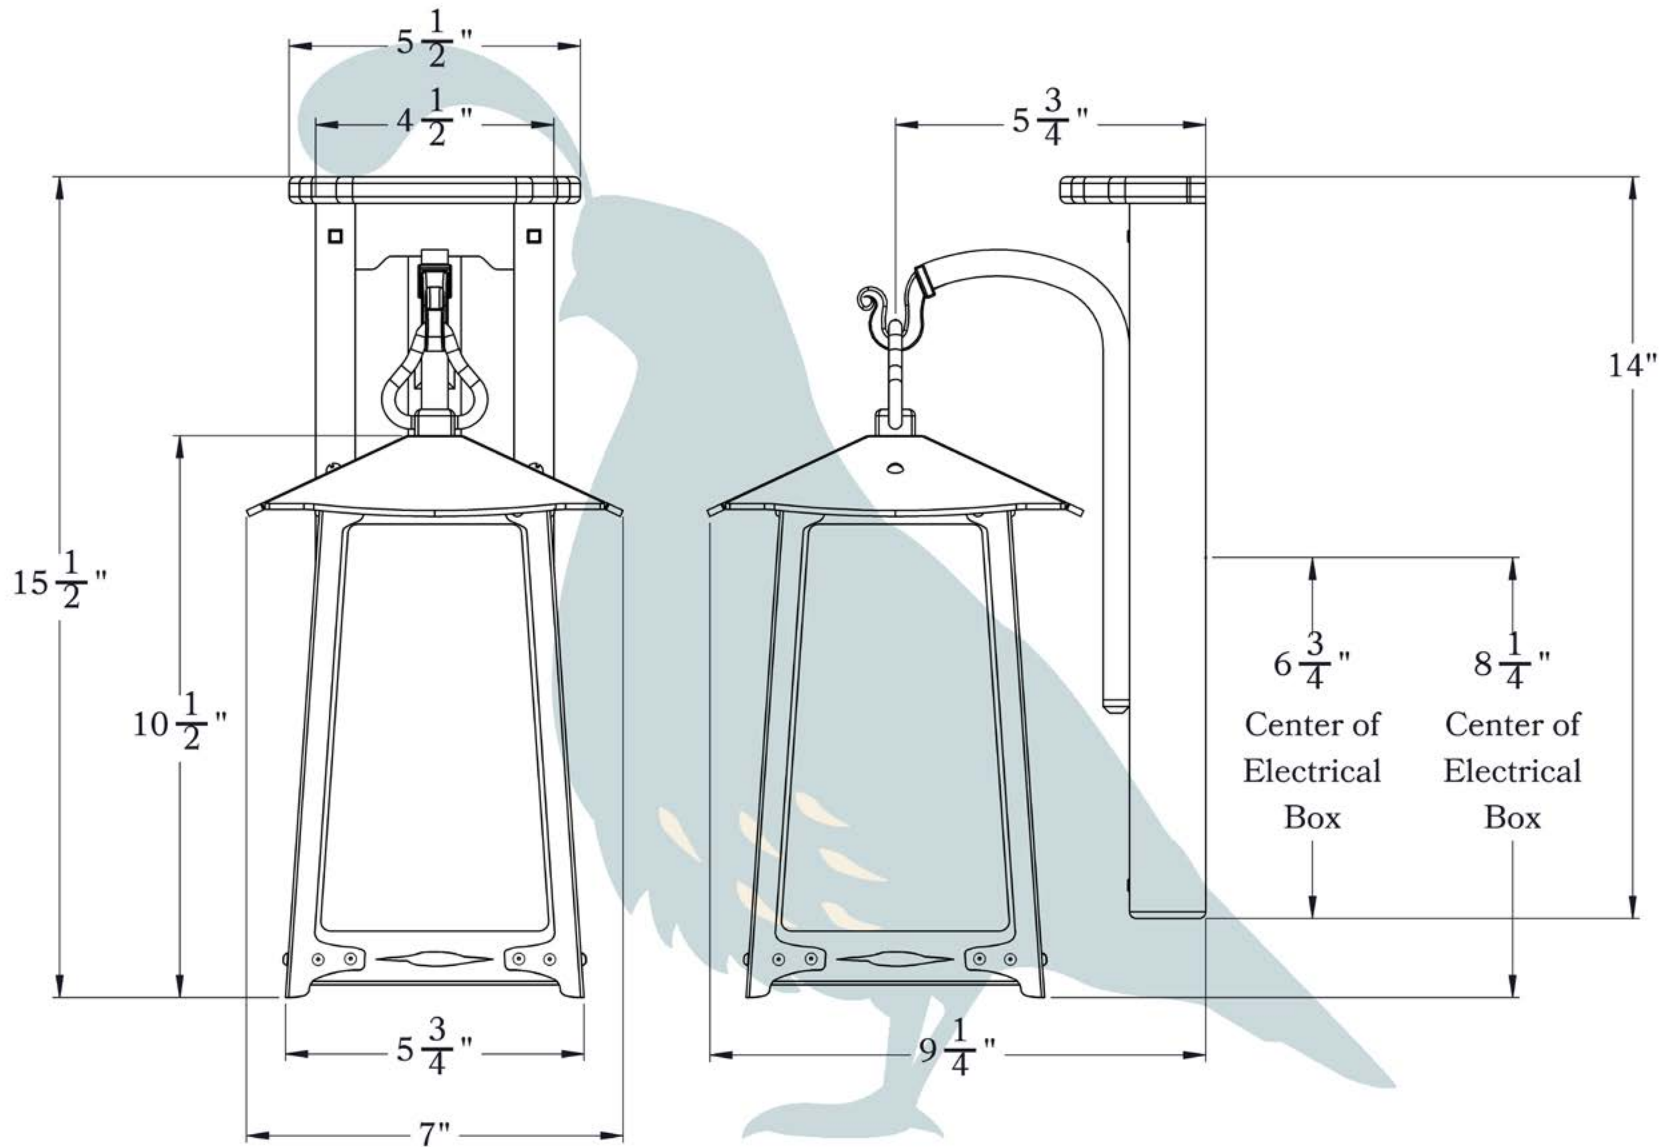

THE BALDWIN SERIES  
**Sconce with  
Tall Wood Plate**

**OLD  
CALIFORNIA**  
FINE LIGHTING &  
HOME GOODS

  
 975 N ENTERPRISE ST • ORANGE, CA 92867

PRODUCT No. 603-13  
 TITLE Baldwin  
 UL RATING Dry

LAMP BASE Medium Base (E26)  
 MAX WATTAGE 100W  
 VOLTAGE 120V

## DIMENSIONS

Roof Width	7"
Body Width	5 3/4"
Lantern Height	10 1/2"
Height	15 1/2"
Projection	9 1/4"
Mounting Plate	14" x 5 1/2"

## ADDITIONAL INFORMATION

Manufacturer	Old California
Mounting Location	Interior
Material	Brass, Sapele
Multiple Overlay Options	Yes
Bottom Glass Panels	Included

**MOUNTING INSTRUCTIONS • Wall Mount With Caps****CAUTION—DISCONNECT POWER**