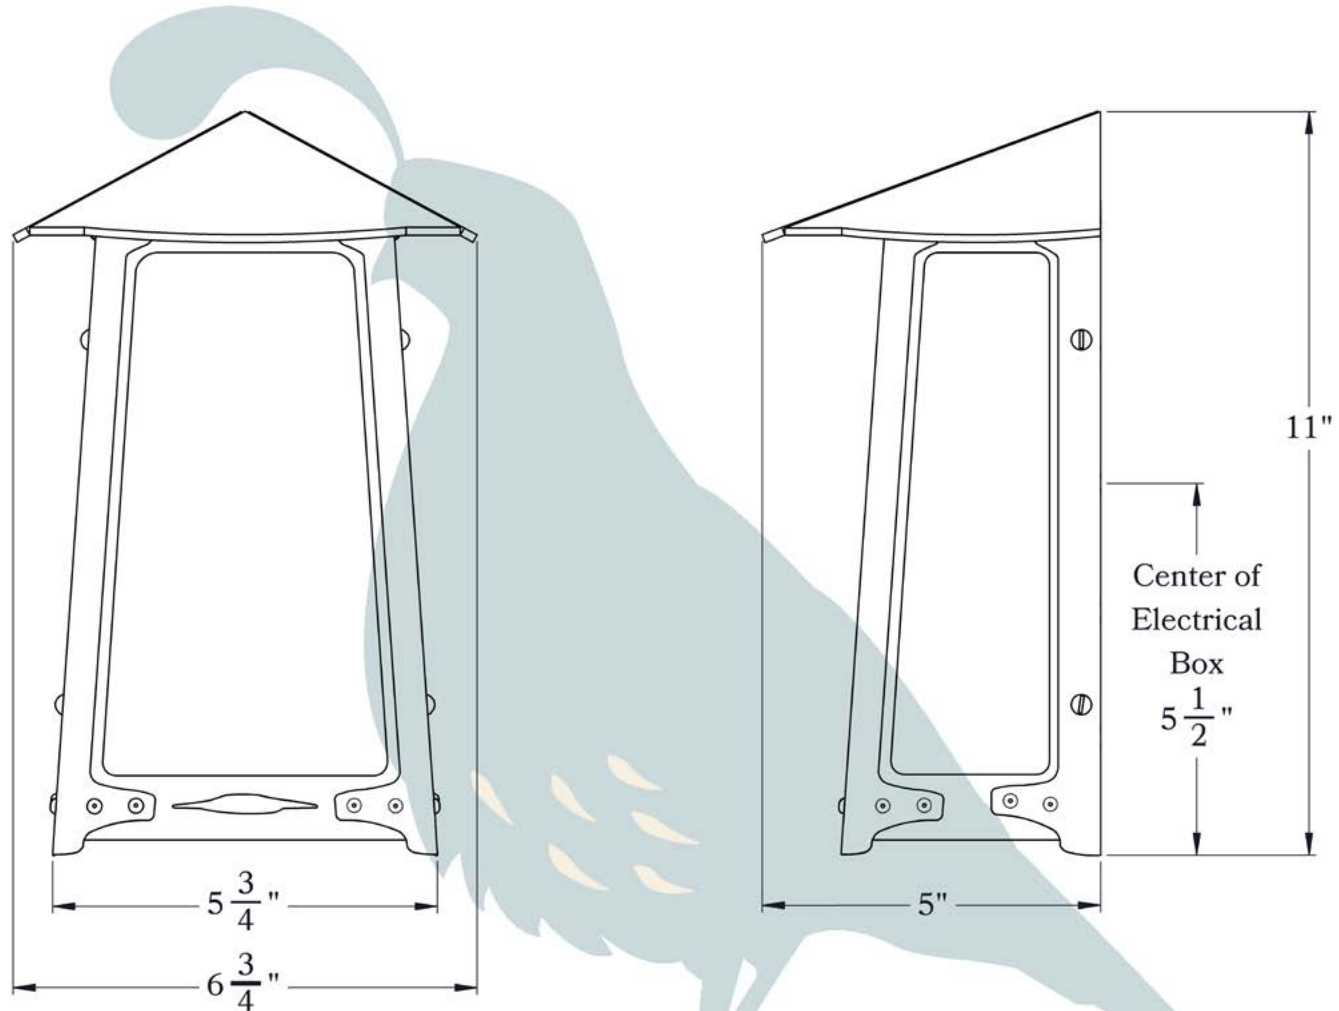

THE BALDWIN SERIES
Flush Mount Sconce
MEDIUM

OLD CALIFORNIA
FINE LIGHTING & HOME GOODS

Medium

FRONT VIEW

SIDE VIEW

DIMENSIONS

Roof Width	6 3/4"
Body Width	5 3/4"
Height	11"
Projection	5"

OVERLAYS AVAILABLE IN THIS SERIES

UL Rating	Wet
Voltage	120V
Socket Type	Medium Base - E26
Number of Light Bulbs	1
Max Wattage per Bulb	60W
LED Bulb Supplied	Yes
Dimmable	Yes

ADDITIONAL INFORMATION

Manufacturer	Old California
Mounting Location	Interior and Exterior
Material	Brass
Multiple Overlay Options	Yes
Bottom Glass Panels	Included