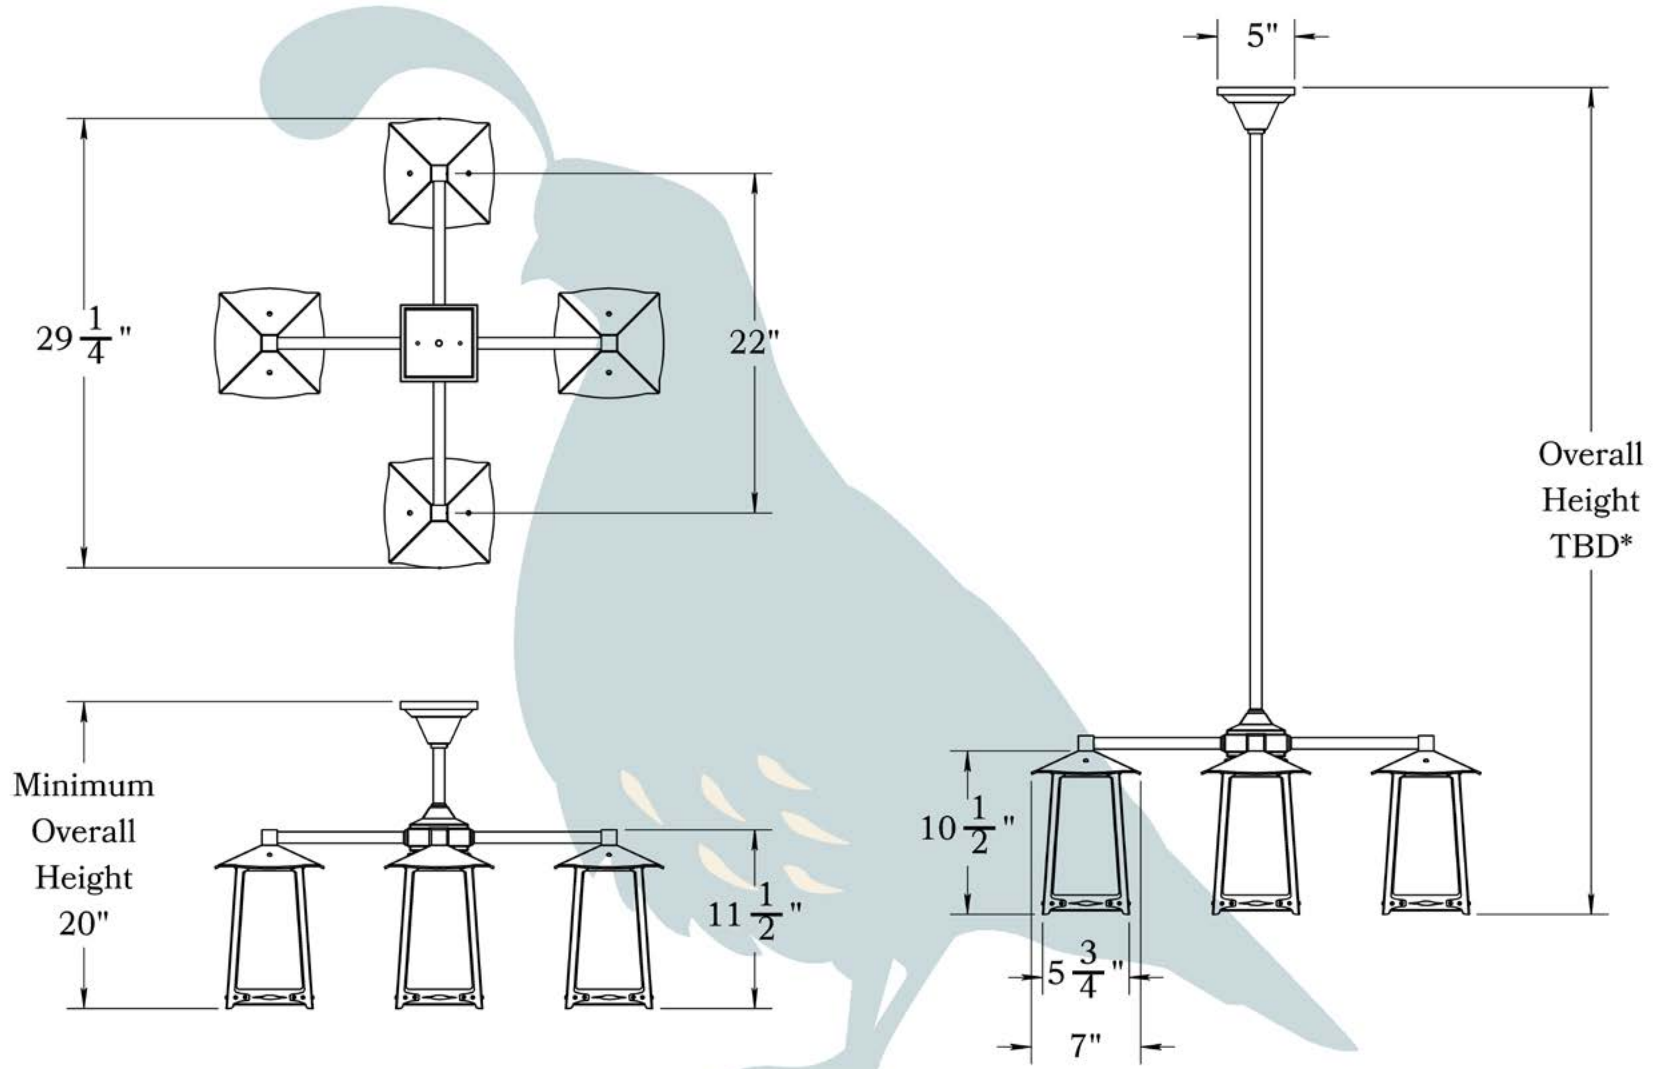

PRODUCT NO. 603-34-BH

THE BALDWIN SERIES
Chandelier
with Blue Heron

FOUR MEDIUM LANTERNS

OLD CALIFORNIA
FINE LIGHTING &
HOME GOODS

Medium

*TBD: To Be Determined

OLD CALIFORNIA
 975 N ENTERPRISE ST • ORANGE, CA 92867

PRODUCT No. | 603-34
 TITLE | Baldwin
 UL RATING | Damp

LAMP BASE | Medium Base (E26)
 MAX WATTAGE | 4-100W
 VOLTAGE | 120V

PROPRIETARY AND CONFIDENTIAL
 The information contained in this drawing is the sole property of Old California. Any reproduction in part or as a whole without written permission from Old California is prohibited.

DIMENSIONS

Chandelier Width	29 1/4"
Minimum Height	20"
Lantern Roof Width	7"
Lantern Body Width	5 3/4"
Lantern Height	10 1/2"
Ceiling Mounting Plate	5"

ELECTRICAL SPECS

UL Rating	Damp
Voltage	120V
Socket Type	Medium Base - E26
Number of Light Bulbs	4
Max Wattage per Bulb	100W
LED Bulb	Supplied
Dimmable	Yes

ADDITIONAL INFORMATION

Manufacturer	Old California
Mounting Location	Interior and Exterior
Material	Brass
Multiple Overlay Options	No
Bottom Glass Panels	Included

MOUNTING INSTRUCTIONS • Ceiling Mount with Sliding Canopy**CAUTION—DISCONNECT POWER**