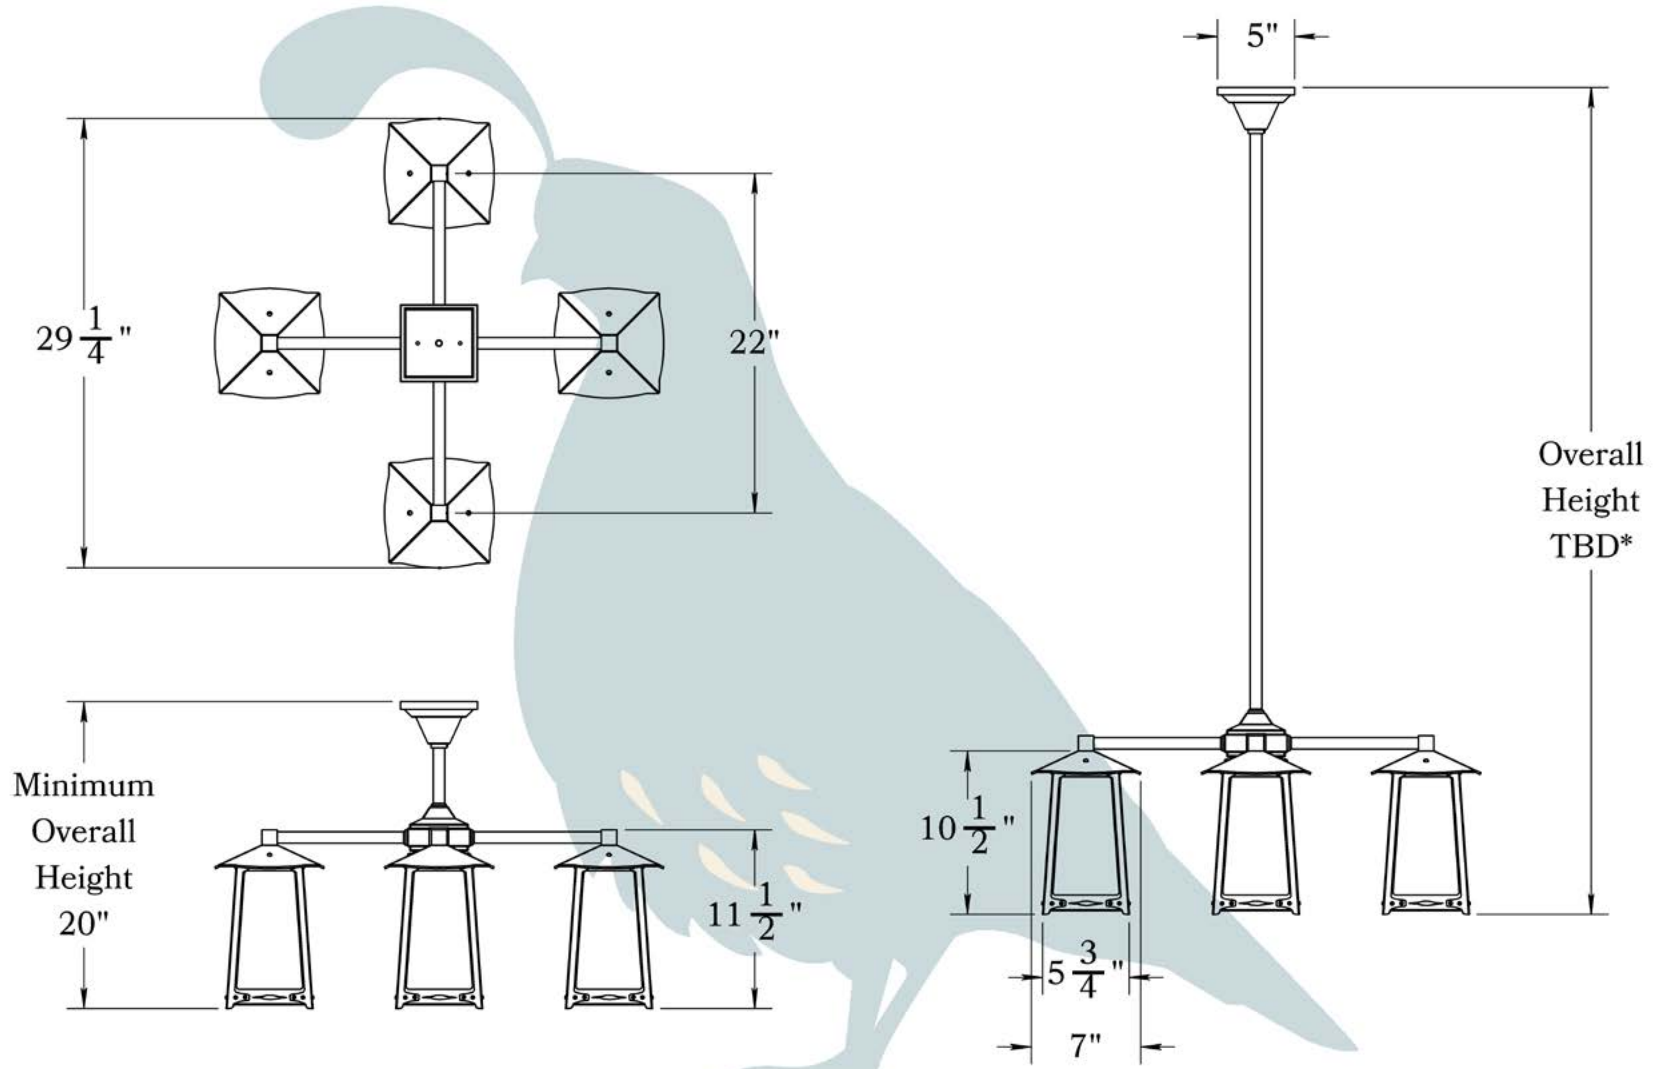

THE BALDWIN SERIES
Chandelier
with Peacock and Tree

FOUR MEDIUM LANTERNS

OLD CALIFORNIA
FINE LIGHTING &
HOME GOODS

Medium

*TBD: To Be Determined

OLD CALIFORNIA
 975 N ENTERPRISE ST • ORANGE, CA 92867

PRODUCT No. | 603-34
 TITLE | Baldwin
 UL RATING | Damp

LAMP BASE | Medium Base (E26)
 MAX WATTAGE | 4-100W
 VOLTAGE | 120V

PROPRIETARY AND CONFIDENTIAL
 The information contained in this drawing is the sole property of Old California. Any reproduction in part or as a whole without written permission from Old California is prohibited.

DIMENSIONS

Chandelier Width	29 1/4"
Minimum Height	20"
Lantern Roof Width	7"
Lantern Body Width	5 3/4"
Lantern Height	10 1/2"
Ceiling Mounting Plate	5"

ELECTRICAL SPECS

UL Rating	Damp
Voltage	120V
Socket Type	Medium Base - E26
Number of Light Bulbs	4
Max Wattage per Bulb	100W
LED Bulb	Supplied
Dimmable	Yes

ADDITIONAL INFORMATION

Manufacturer	Old California
Mounting Location	Interior and Exterior
Material	Brass
Multiple Overlay Options	No
Bottom Glass Panels	Included

MOUNTING INSTRUCTIONS • Ceiling Mount with Sliding Canopy**CAUTION—DISCONNECT POWER**