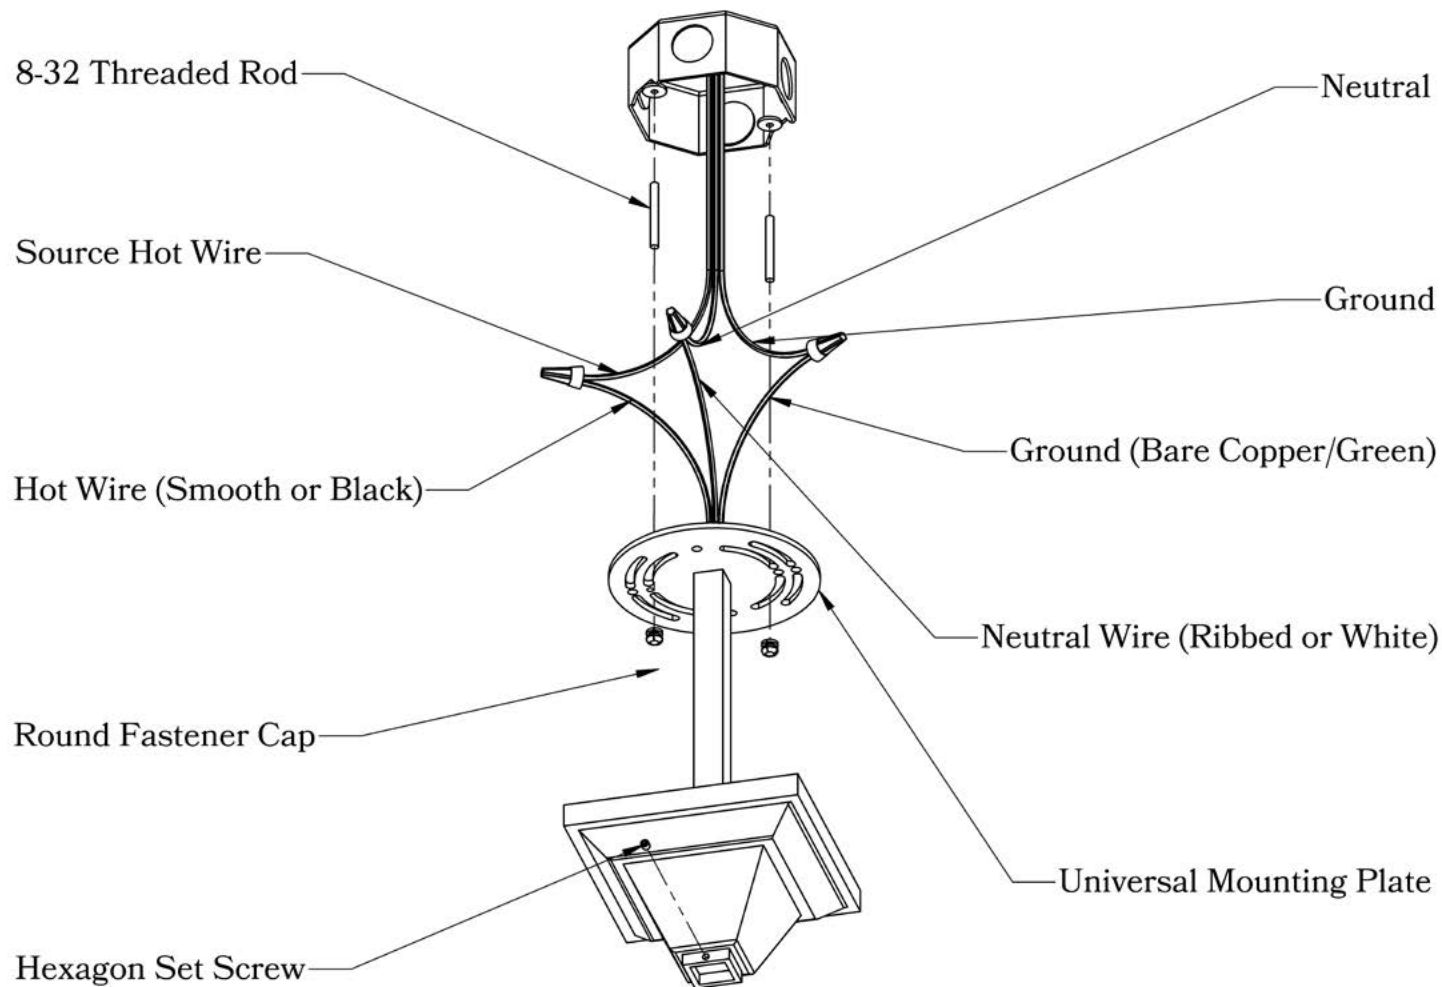

DIMENSIONS

Chandelier Width	29 1/4"
Minimum Height	20"
Lantern Roof Width	7"
Lantern Body Width	5 3/4"
Lantern Height	10 1/2"
Ceiling Mounting Plate	5"

ELECTRICAL SPECS

UL Rating	Damp
Voltage	120V
Socket Type	Medium Base - E26
Number of Light Bulbs	4
Max Wattage per Bulb	100W
LED Bulb	Supplied
Dimmable	Yes

ADDITIONAL INFORMATION

Manufacturer	Old California
Mounting Location	Interior and Exterior
Material	Brass
Multiple Overlay Options	No
Bottom Glass Panels	Included

MOUNTING INSTRUCTIONS • Ceiling Mount with Sliding Canopy**CAUTION—DISCONNECT POWER**