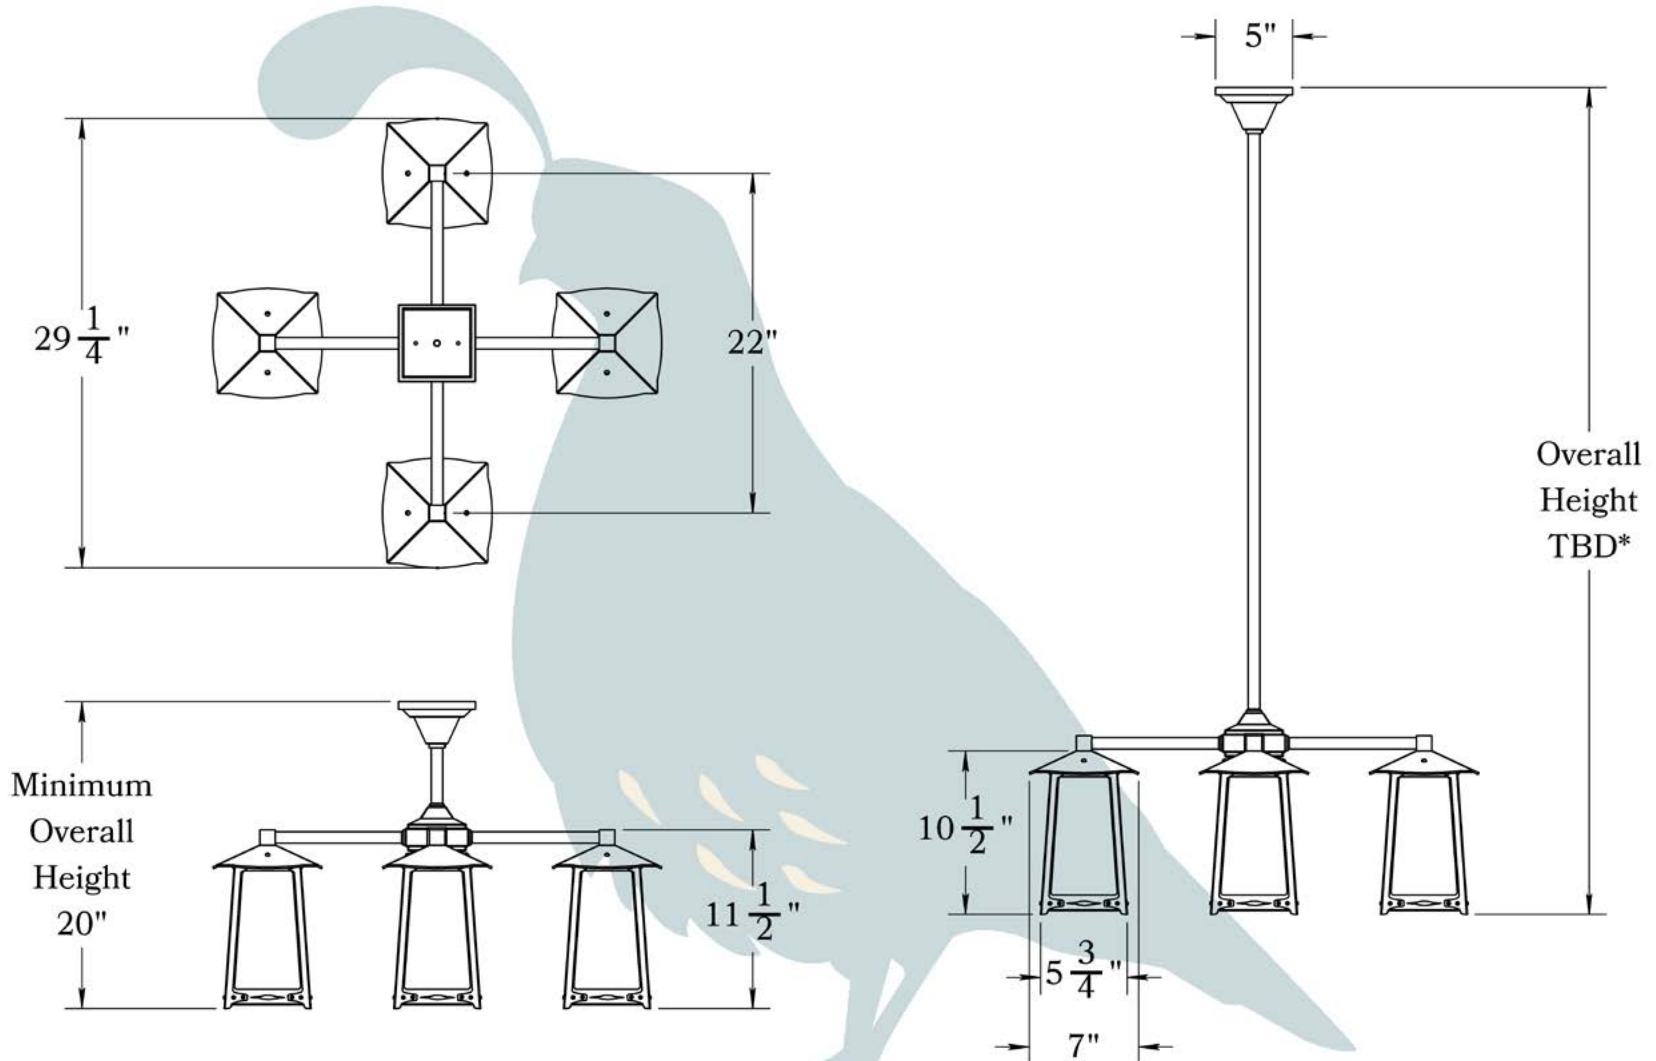

PRODUCT NO. 603-34-XX

THE BALDWIN SERIES
Chandelier

FOUR MEDIUM LANTERNS

OLD CALIFORNIA
FINE LIGHTING &
HOME GOODS

Medium

*TBD: To Be Determined

OLD CALIFORNIA
 975 N ENTERPRISE ST • ORANGE, CA 92867

PRODUCT No. | 603-34
 TITLE | Baldwin
 UL RATING | Damp

LAMP BASE | Medium Base (E26)
 MAX WATTAGE | 4-100W
 VOLTAGE | 120V

PROPRIETARY AND CONFIDENTIAL
 The information contained in this drawing is the sole property of Old California. Any reproduction in part or as a whole without written permission from Old California is prohibited.

DIMENSIONS

Chandelier Width	29 1/4"
Minimum Height	20"
Lantern Roof Width	7"
Lantern Body Width	5 3/4"
Lantern Height	10 1/2"
Ceiling Mounting Plate	5"

ELECTRICAL SPECS

UL Rating	Damp
Voltage	120V
Socket Type	Medium Base - E26
Number of Light Bulbs	4
Max Wattage per Bulb	100W
LED Bulb	Supplied
Dimmable	Yes

ADDITIONAL INFORMATION

Manufacturer	Old California
Mounting Location	Interior and Exterior
Material	Brass
Multiple Overlay Options	No
Bottom Glass Panels	Included

MOUNTING INSTRUCTIONS • Ceiling Mount with Sliding Canopy**CAUTION—DISCONNECT POWER**