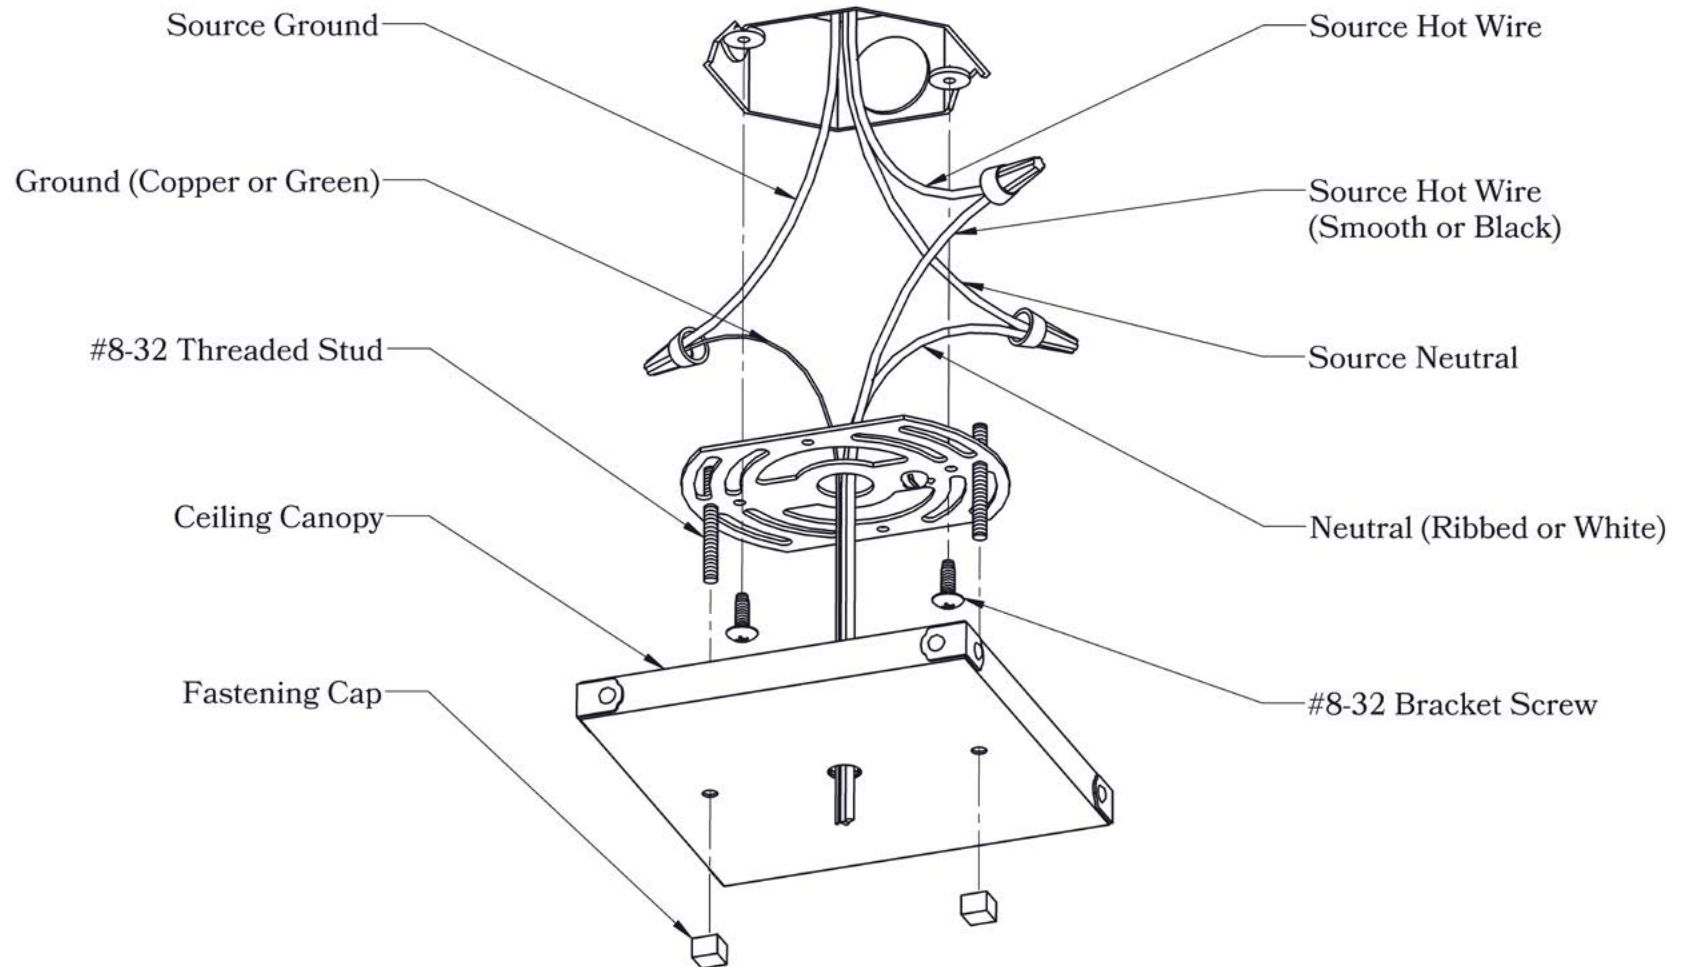

MOUNTING INSTRUCTIONS • Chain Mount Without Fire Pan

CAUTION—DISCONNECT POWER

Always shut off power when installing or repairing this (or any other) electrical appliance. Failure to do so may result in severe injury or death. This product must be installed in accordance with applicable installation codes by a person familiar with the construction and operation of the product, and the hazards involved.