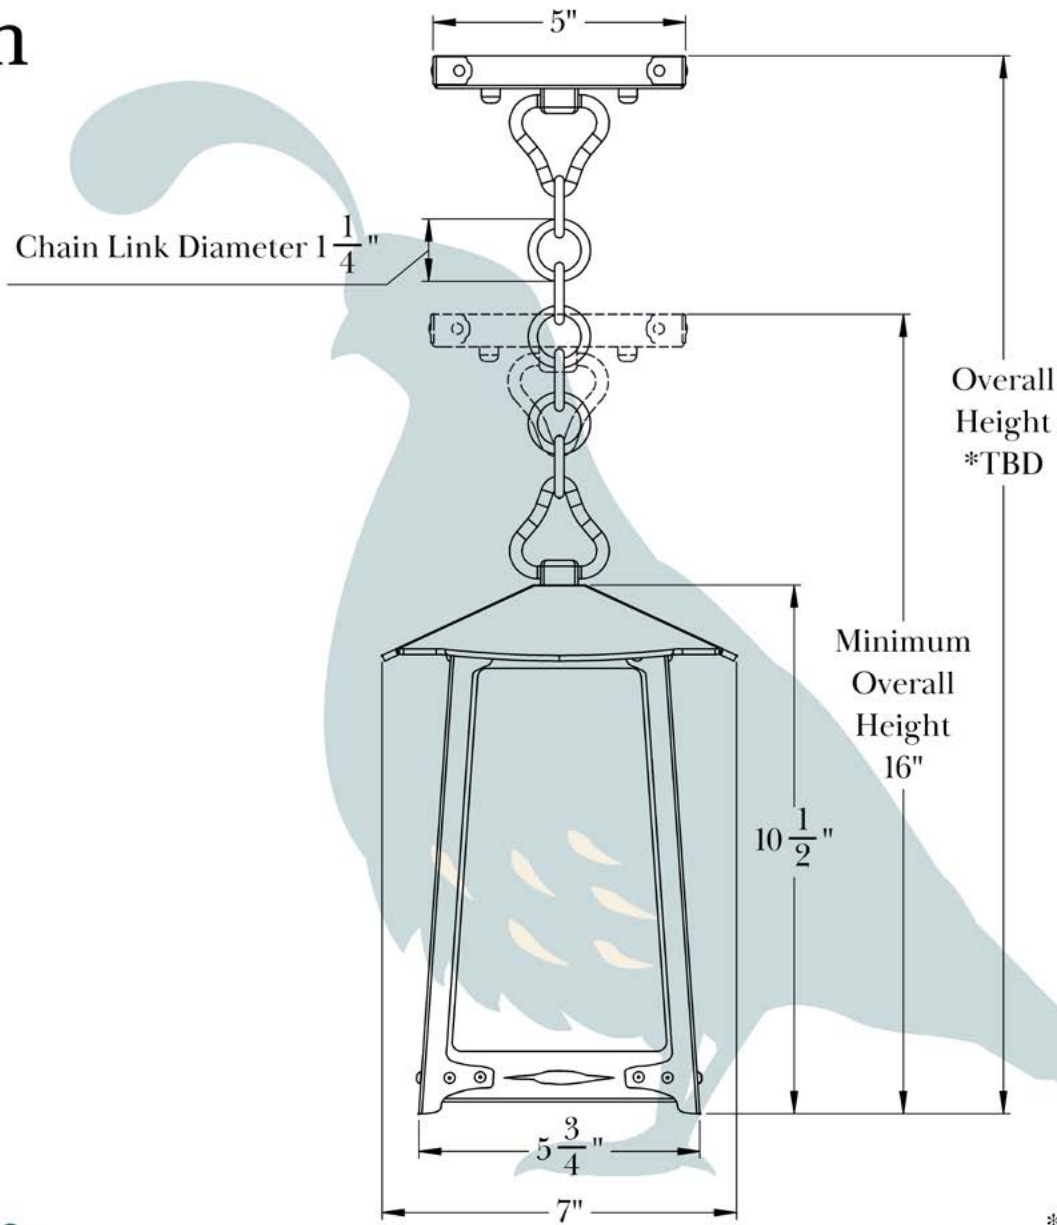

THE BALDWIN SERIES
Chain Pendant Lantern
MEDIUM

OLD CALIFORNIA
FINE LIGHTING &
HOME GOODS

Medium

*TBD= To be determined

PROPRIETARY AND CONFIDENTIAL

The information contained in this drawing is the sole property of Old California. Any reproduction in part or as a whole without written permission from Old California is prohibited.

PRODUCT No.	603-4	LAMP BASE	Medium Base (E26)
TITLE	Baldwin	MAX WATTAGE	100W
UL RATING	Damp	VOLTAGE	120V

DIMENSIONS

Roof Width	7"
Body Width	5 3/4"
Lantern Height	10 1/2"
Minimum Height	16"
Canopy	5"

OVERLAYS AVAILABLE IN THIS SERIES

Blue Heron

Great Horned Owl

Hummingbird

Peacock in Tree

Spruce and Lake

Tree

Glass Only

ELECTRICAL SPECS

UL Rating	Damp
Voltage	120V
Socket Type	Medium Base - E26
Number of Light Bulbs	1
Max Wattage per Bulb	100W
LED Bulb	Supplied
Dimmable	Yes

ADDITIONAL INFORMATION

Manufacturer	Old California
Mounting Location	Interior and Exterior
Material	Brass
Multiple Overlay Options	Yes
Bottom Glass Panels	Included