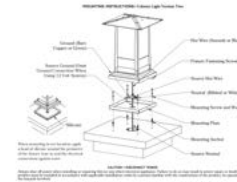

DIMENSIONS

Roof Width 7"
 Body Width 5 3/4"
 Height 12 1/4"
 Mounting Base 7"

OVERLAYS AVAILABLE IN THIS SERIES

Blue Heron

Great Horned Owl

Hummingbird

Peacock in Tree

Spruce and Lake

ELECTRICAL SPECS

UL Rating Wet
 Voltage 12V or 120V
 Socket Type Medium Base - E26
 Number of Light Bulbs 1
 Max Wattage per Bulb 100W
 LED Bulb Supplied

ADDITIONAL INFORMATION

Manufacturer Old California
 Mounting Location Exterior Only
 Material Brass
 Multiple Overlay Options Yes