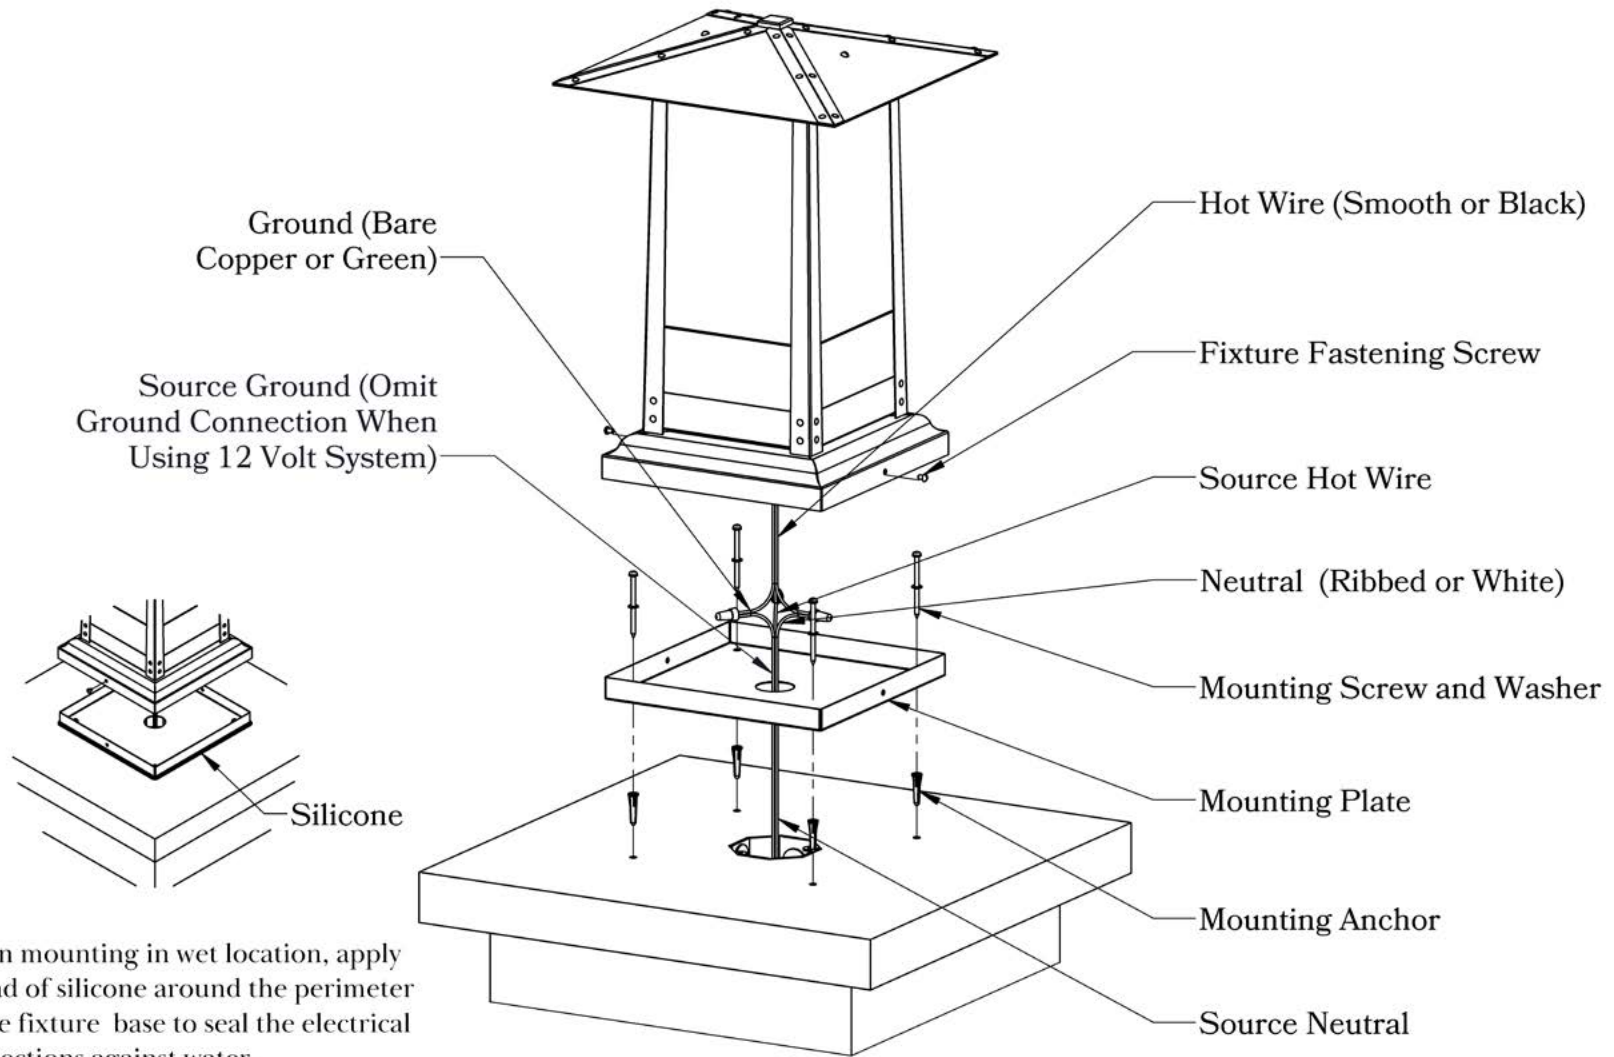

DIMENSIONS

Roof Width 7"
 Body Width 5 3/4"
 Height 12 1/4"
 Mounting Base 7"

OVERLAYS AVAILABLE IN THIS SERIES

Blue Heron

Great Horned Owl

Hummingbird

Peacock in Tree

Spruce and Lake

ELECTRICAL SPECS

UL Rating Wet
 Voltage 12V or 120V
 Socket Type Medium Base - E26
 Number of Light Bulbs 1
 Max Wattage per Bulb 100W
 LED Bulb Supplied

ADDITIONAL INFORMATION

Manufacturer Old California
 Mounting Location Exterior Only
 Material Brass
 Multiple Overlay Options Yes

Tree

Glass Only

MOUNTING INSTRUCTIONS • Column Light Version Two

When mounting in wet location, apply a bead of silicone around the perimeter of the fixture base to seal the electrical connections against water.