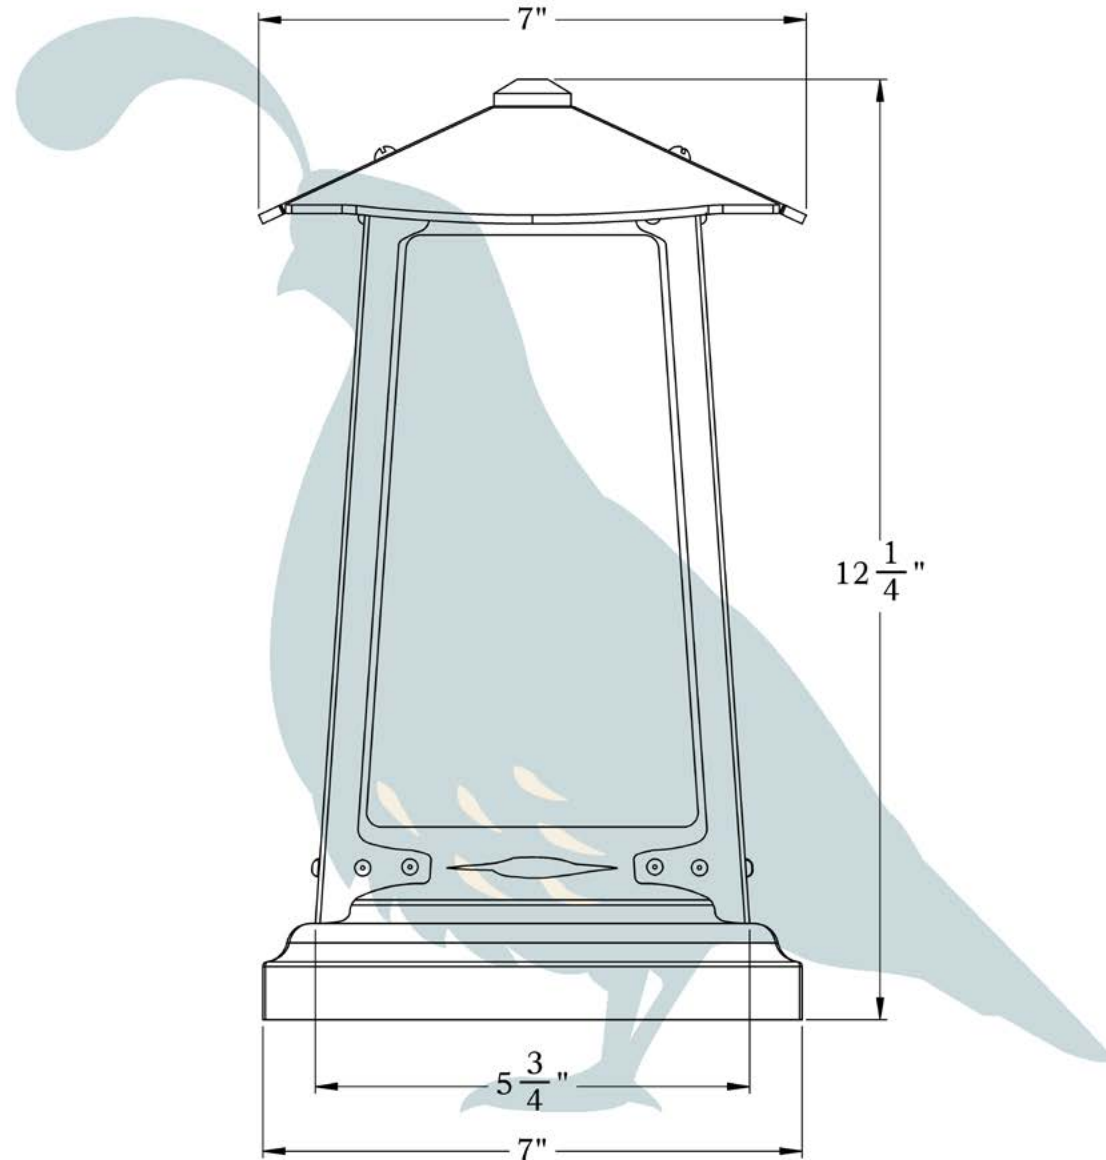

THE BALDWIN SERIES
Column Mount Lantern
MEDIUM

OLD CALIFORNIA
FINE LIGHTING & HOME GOODS

Medium

OLD CALIFORNIA
975 N ENTERPRISE ST • ORANGE, CA 92867

PRODUCT No.	603-6	LAMP BASE	Medium Base (E26)
TITLE	Baldwin	MAX WATTAGE	100W
UL RATING	Wet	VOLTAGE	12V or 120V

DIMENSIONS

Roof Width 7"
 Body Width 5 3/4"
 Height 12 1/4"
 Mounting Base 7"

OVERLAYS AVAILABLE IN THIS SERIES

Blue Heron

Great Horned Owl

Hummingbird

Peacock in Tree

Spruce and Lake

ELECTRICAL SPECS

UL Rating Wet
 Voltage 12V or 120V
 Socket Type Medium Base - E26
 Number of Light Bulbs 1
 Max Wattage per Bulb 100W
 LED Bulb Supplied

ADDITIONAL INFORMATION

Manufacturer Old California
 Mounting Location Exterior Only
 Material Brass
 Multiple Overlay Options Yes

Tree

Glass Only

MOUNTING INSTRUCTIONS • Column Light Version Two

When mounting in wet location, apply a bead of silicone around the perimeter of the fixture base to seal the electrical connections against water.