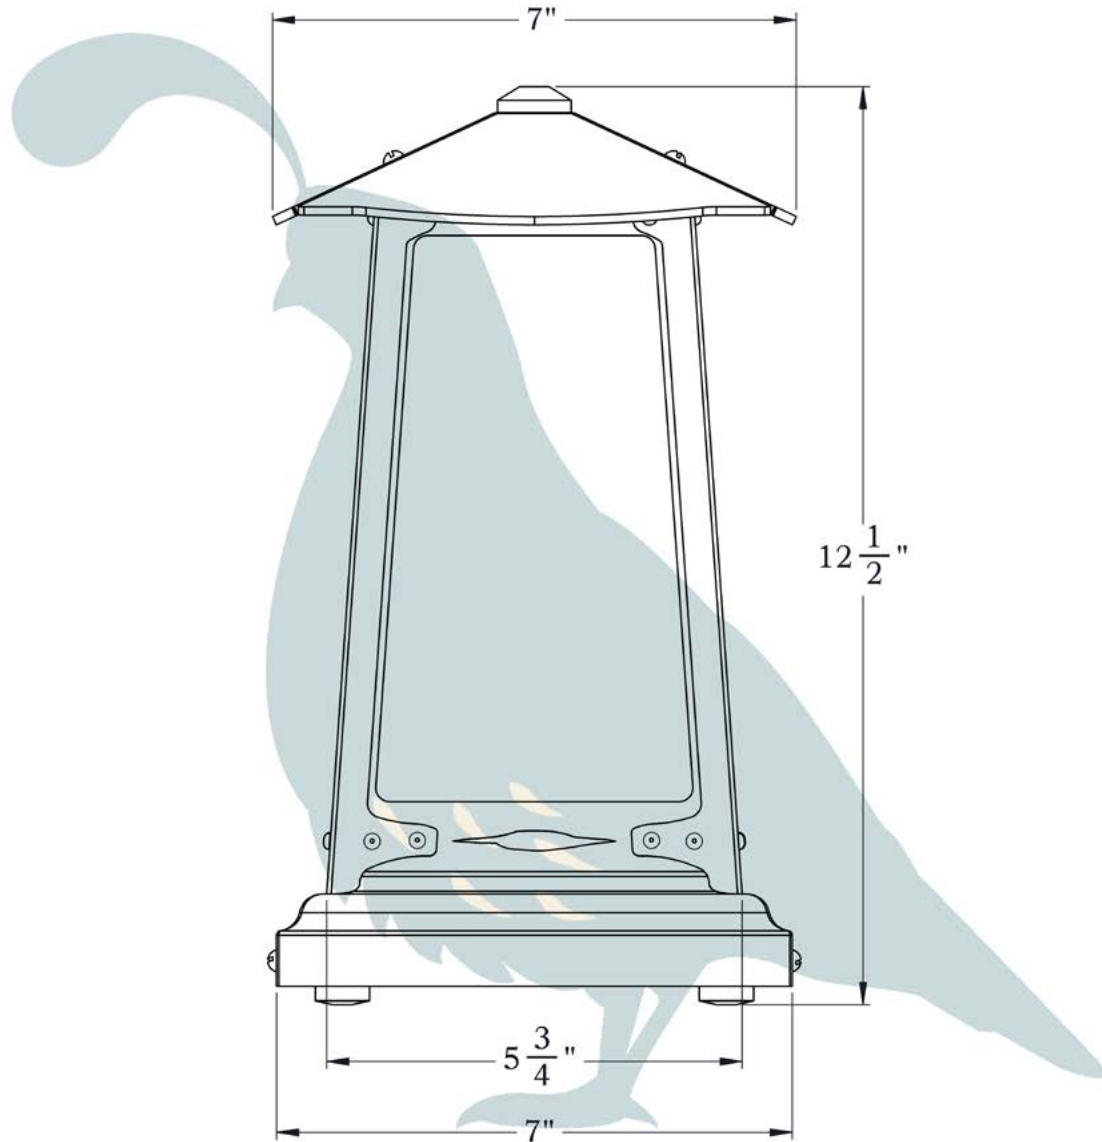

PRODUCT NO. 603-7

THE BALDWIN SERIES
Pedestal Lamp
MEDIUM

OLD CALIFORNIA
FINE LIGHTING &
HOME GOODS

Medium

DIMENSIONS

Height	12 1/2"
Lantern Roof Width	7"
Lantern Body Width	5 3/4"
Base	7"

OVERLAYS AVAILABLE IN THIS SERIES

Blue Heron

Great Horned Owl

Hummingbird

Peacock in Tree

Spruce and Lake

Tree

Glass Only

ELECTRICAL SPECS

UL Rating	Not Rated
Socket Type	Medium Base - E26
Number of Light Bulbs	1
Max Wattage per Bulb	60W
LED Bulb	Supplied
Cord Length	100"
On/ Off Switch	Yes

ADDITIONAL INFORMATION

Manufacturer	Old California
Mounting Location	Interior Only
Material	Brass
Multiple Overlay Options	Yes