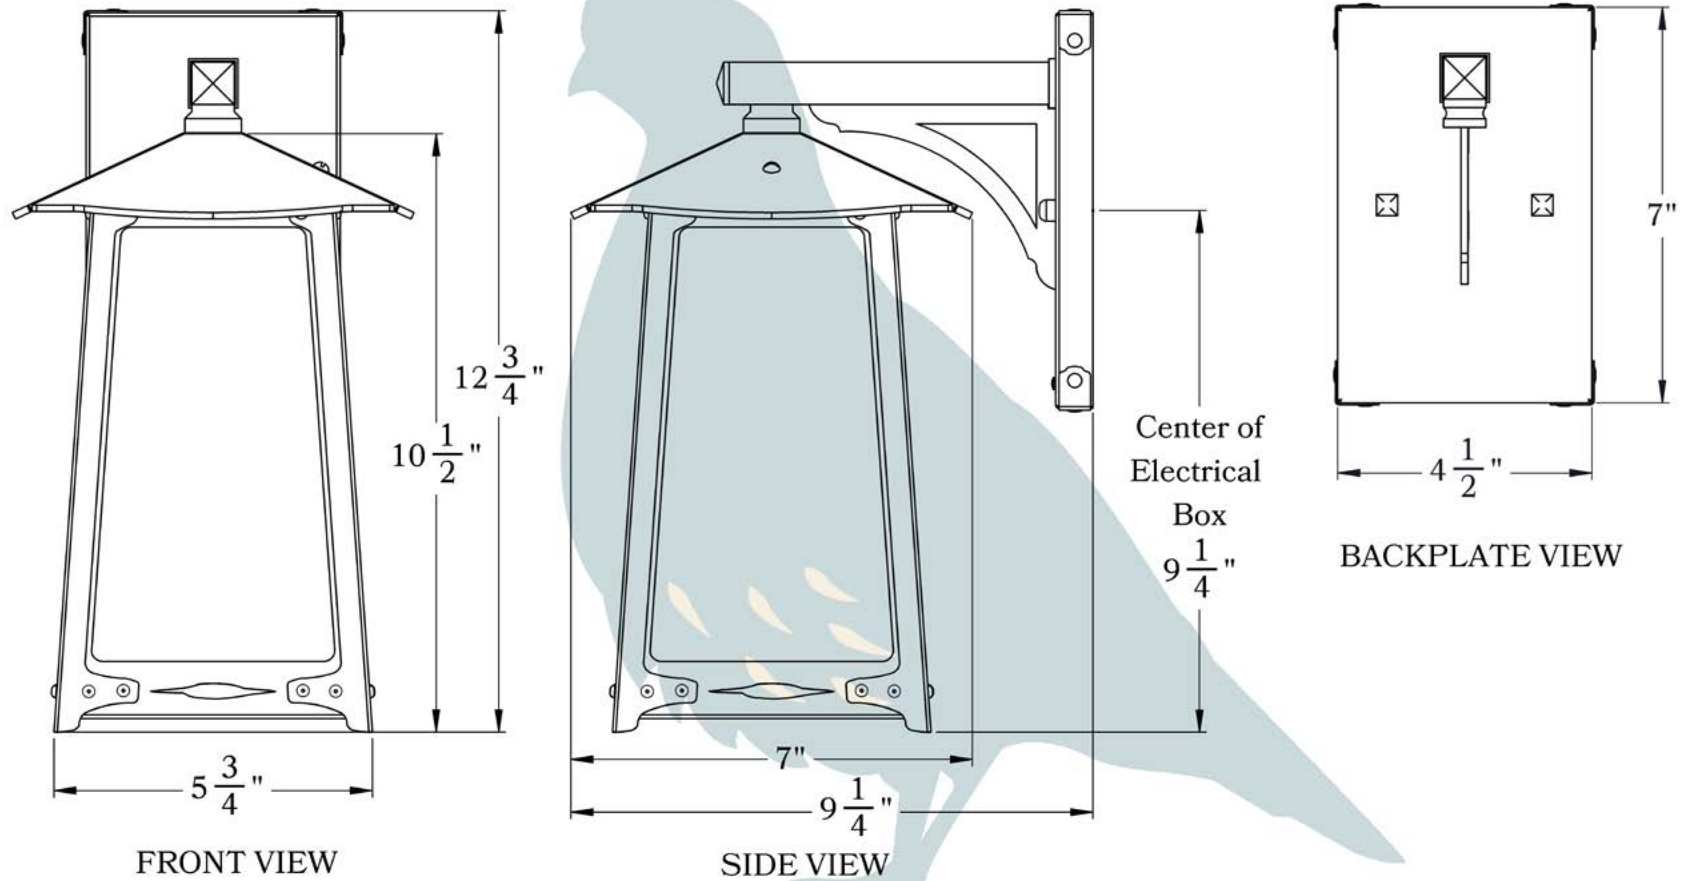

THE BALDWIN SERIES
Straight Arm Sconce
MEDIUM

OLD CALIFORNIA
FINE LIGHTING &
HOME GOODS

Medium

DIMENSIONS

Roof Width	7"
Body Width	5 3/4"
Lantern Height	10 1/2"
Height	12 3/4"
Projection	9 1/4"
Mounting Plate	4 1/2" x 7"

ELECTRICAL SPECS

UL Rating	Wet
Voltage	120V
Socket Type	Medium Base - E26
Number of Light Bulbs	1
Max Wattage per Bulb	100W
LED Bulb	Supplied
Dimmable	Yes

ADDITIONAL INFORMATION

Manufacturer	Old California
Mounting Location	Interior and Exterior
Material	Brass
Multiple Overlay Options	Yes
Bottom Glass Panels	Included