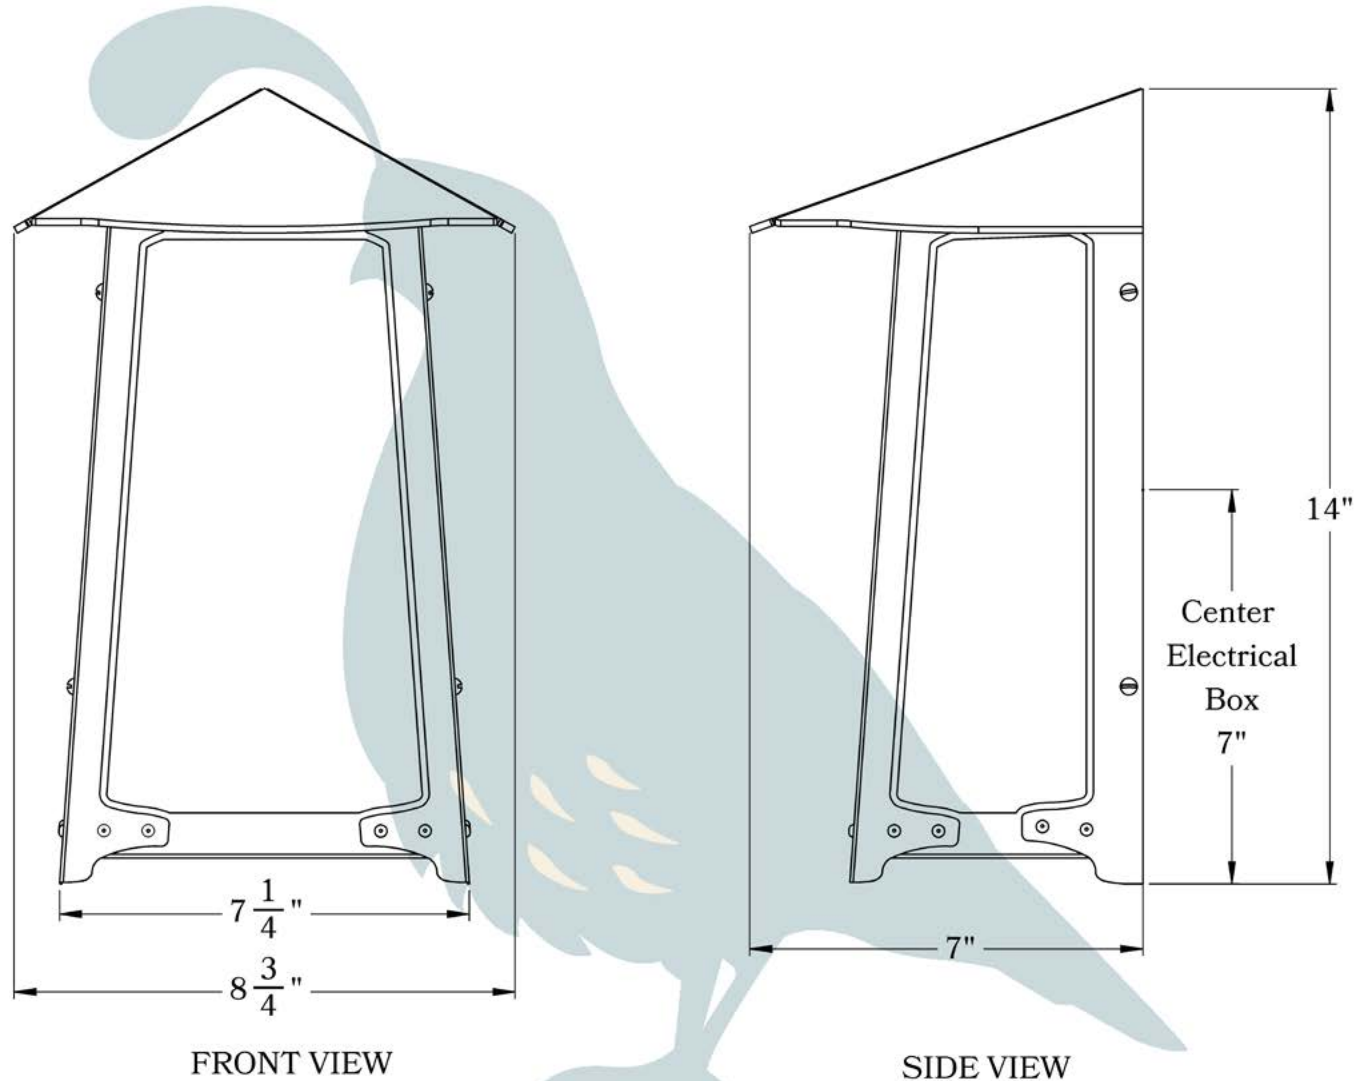

THE BALDWIN SERIES  
**Flush Mount Sconce**  
LARGE

**OLD CALIFORNIA**  
FINE LIGHTING & HOME GOODS

# Large

**OLD CALIFORNIA**  
 975 N ENTERPRISE ST • ORANGE, CA 92867

PRODUCT No. | 604-2  
 TITLE | Baldwin  
 UL RATING | Wet

LAMP BASE | Medium Base (E26)  
 MAX WATTAGE | 100W  
 VOLTAGE | 120V

**PROPRIETARY AND CONFIDENTIAL**  
 The information contained in this drawing is the sole property of Old California. Any reproduction in part or as a whole without written permission from Old California is prohibited.

## DIMENSIONS

Roof Width	8 3/4"
Body Width	7 1/4"
Height	14"
Projection	7"