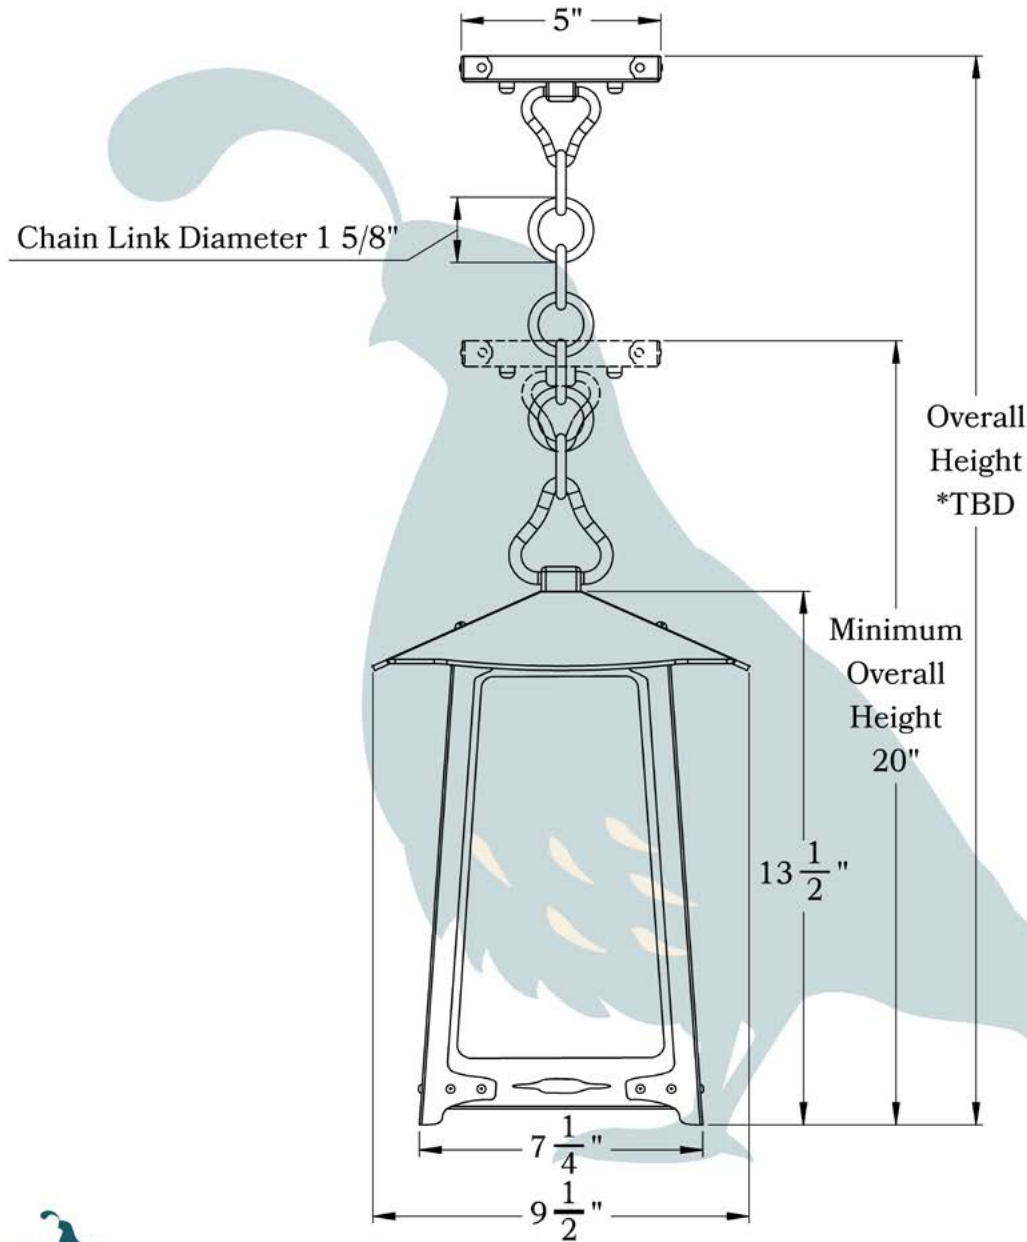

THE BALDWIN SERIES
Chain Pendant Lantern
LARGE

OLD CALIFORNIA
FINE LIGHTING &
HOME GOODS

Large

*TBD= To be determined

PRODUCT No.	604-4	LAMP BASE	Medium Base (E26)
TITLE	Baldwin	MAX WATTAGE	100W
UL RATING	Damp	VOLTAGE	120V

DIMENSIONS

Roof Width	9 1/2"
Body Width	7 1/4"
Lantern Height	13 1/2"
Minimum Height	20"
Canopy	5"

OVERLAYS AVAILABLE IN THIS SERIES

Blue Heron

Great Horned Owl

Hummingbird

Peacock in Tree

Spruce and Lake

Tree

Glass Only

ELECTRICAL SPECS

UL Rating	Damp
Voltage	120V
Socket Type	Medium Base - E26
Number of Light Bulbs	1
Max Wattage per Bulb	100W
LED Bulb	Supplied
Dimmable	Yes

ADDITIONAL INFORMATION

Manufacturer	Old California
Mounting Location	Interior and Exterior
Material	Brass
Multiple Overlay Options	Yes
Bottom Glass Panels	Included