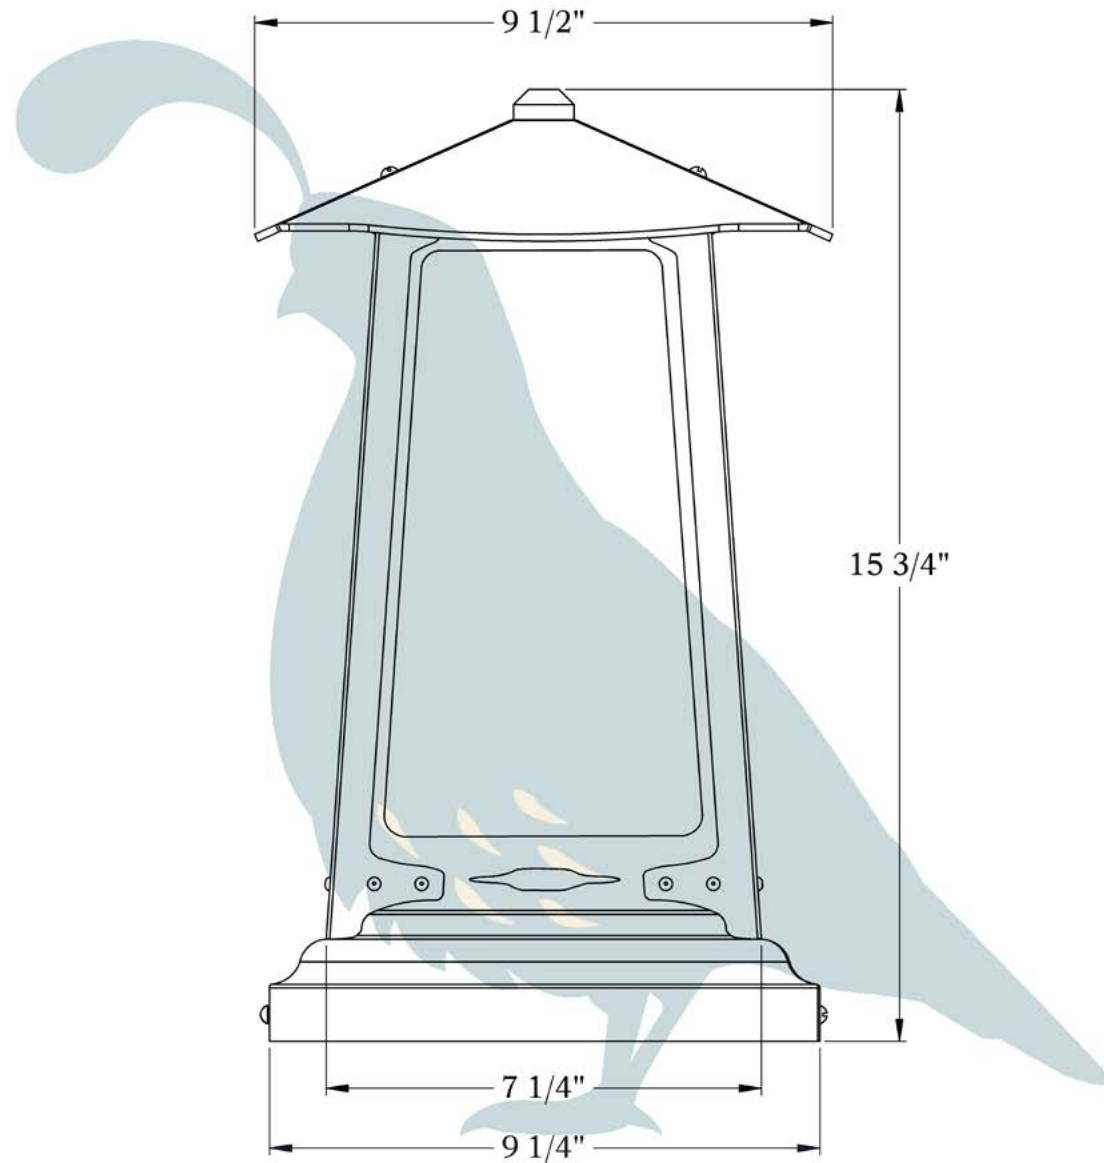

THE BALDWIN SERIES  
**Column Mount Lantern**  
LARGE

**OLD CALIFORNIA**  
FINE LIGHTING & HOME GOODS

# Large

  
975 N ENTERPRISE ST • ORANGE, CA 92867

PRODUCT No. | 604-6  
TITLE | Baldwin  
UL RATING | Wet

LAMP BASE | Medium Base (E26)  
MAX WATTAGE | 100W  
VOLTAGE | 12V or 120V

**PROPRIETARY AND CONFIDENTIAL**  
The information contained in this drawing is the sole property of Old California. Any reproduction in part or as a whole without written permission from Old California is prohibited.

### DIMENSIONS

Roof Width 9 1/2"  
 Body Width 7 1/4"  
 Height 15 3/4"  
 Mounting Base 9 1/4"