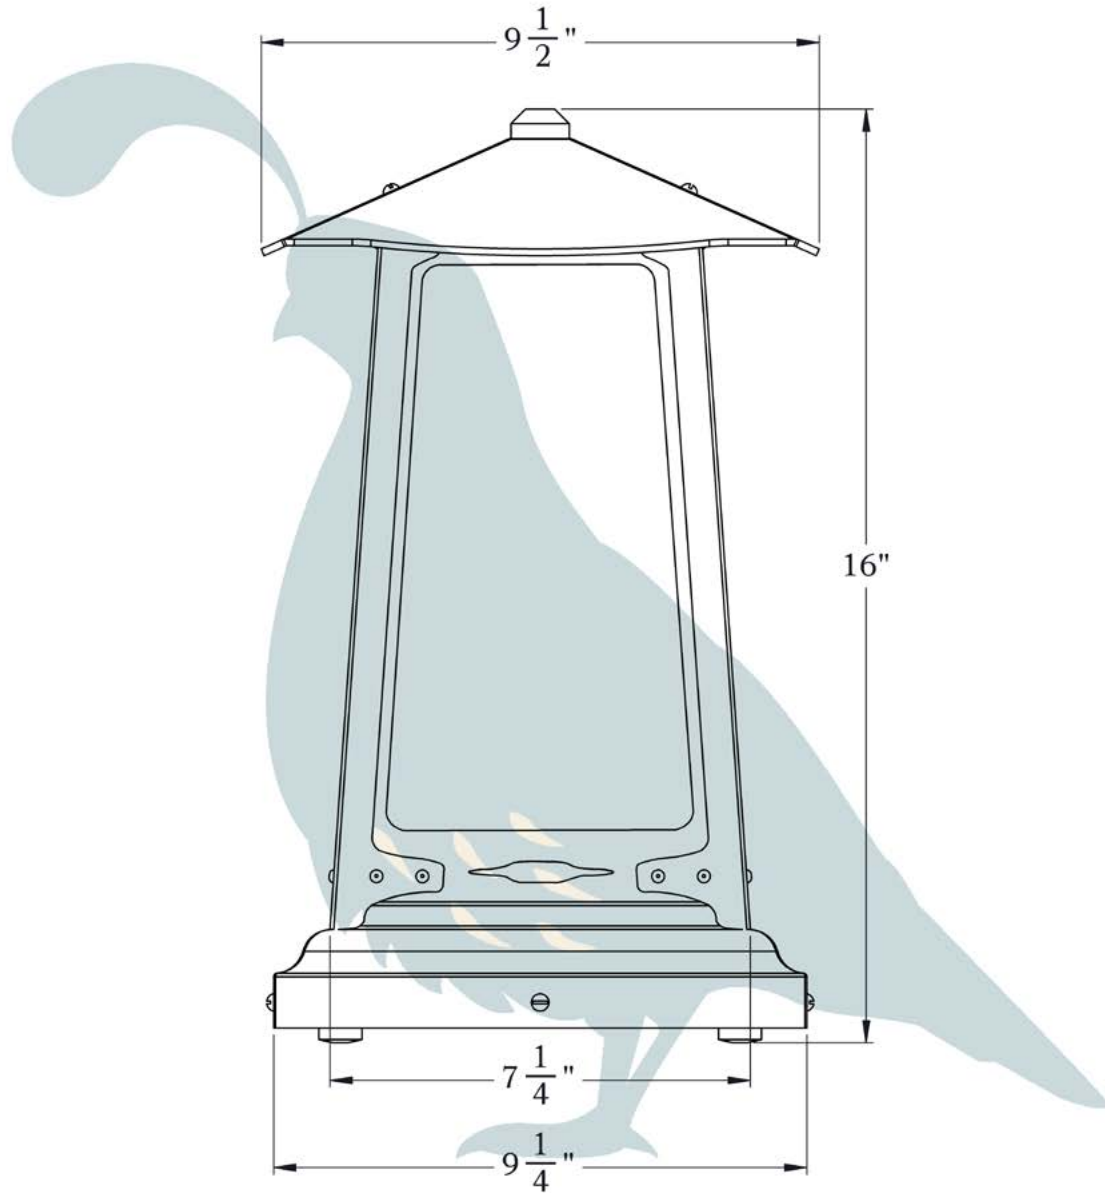

PRODUCT NO. 604-7

THE BALDWIN SERIES
Pedestal Lamp
LARGE

OLD CALIFORNIA
FINE LIGHTING &
HOME GOODS

Large

OLD CALIFORNIA
 975 N ENTERPRISE ST • ORANGE, CA 92867

PRODUCT No.	604-7	LAMP BASE	Medium Base (E26)
TITLE	Baldwin	MAX WATTAGE	100W
UL RATING	Not Rated	VOLTAGE	120V

DIMENSIONS

Height	16"
Lantern Roof Width	9 1/2"
Lantern Body Width	7 1/4"
Base	9 1/4"

OVERLAYS AVAILABLE IN THIS SERIES

Blue Heron

Great Horned Owl

Hummingbird

Peacock in Tree

Spruce and Lake