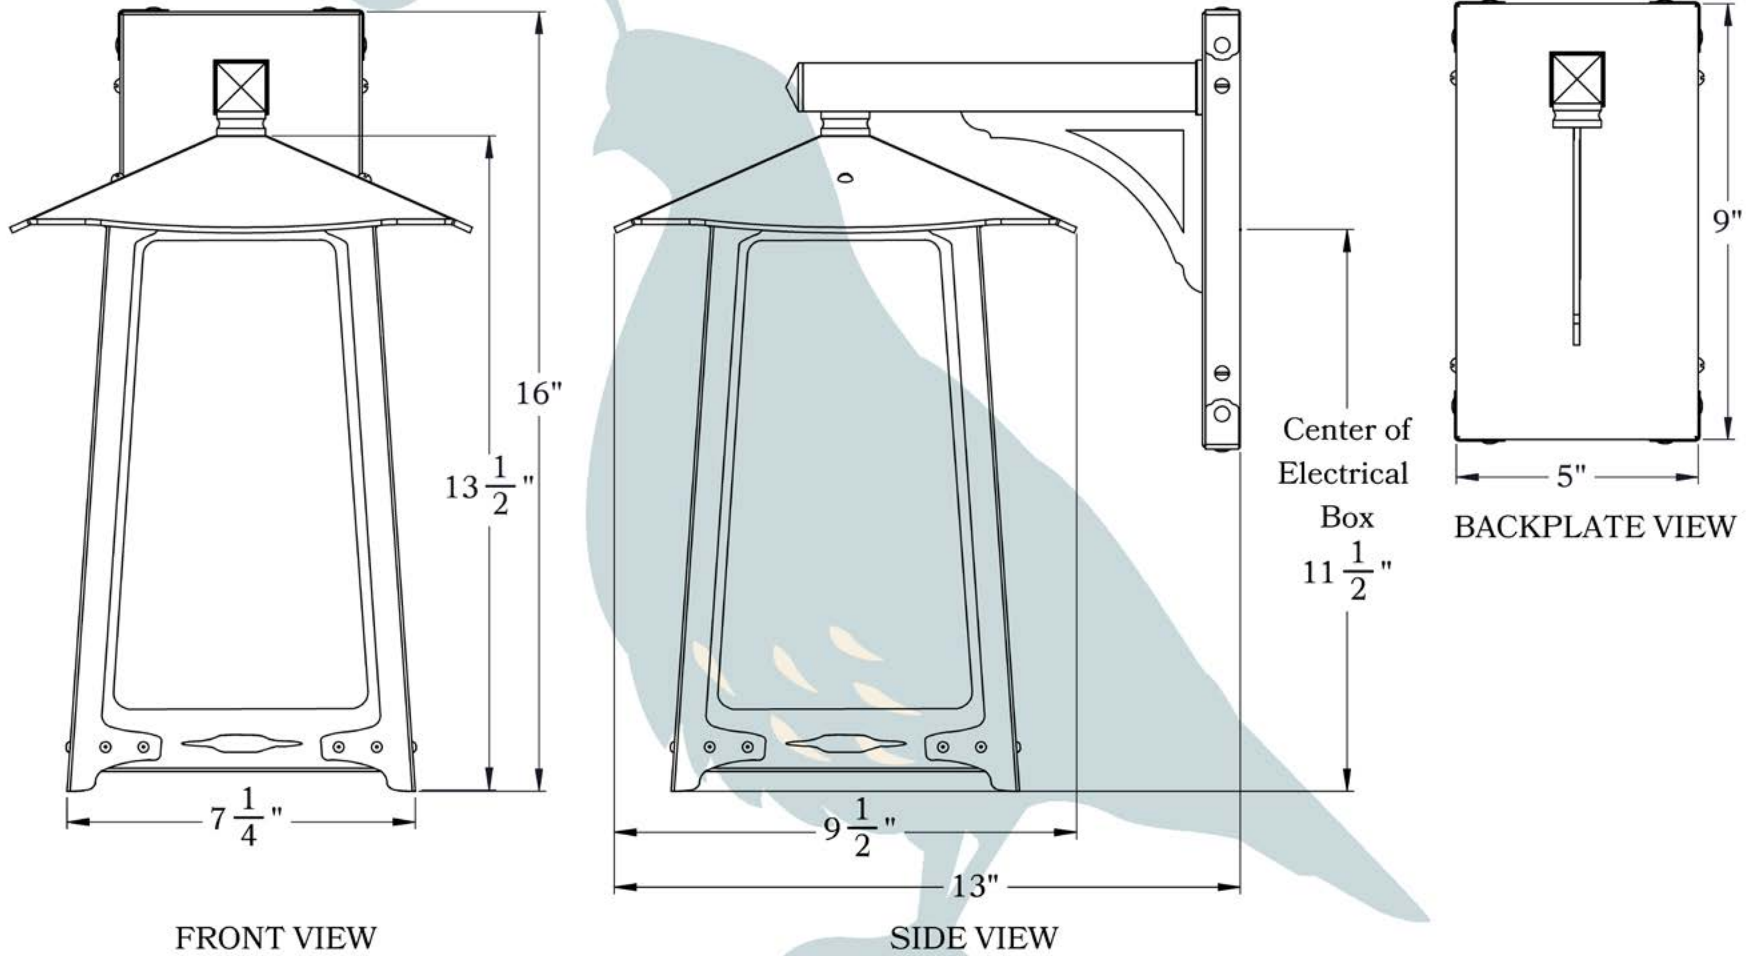

# Large

PRODUCT No. | 604-8  
 TITLE | Baldwin  
 UL RATING | Wet

LAMP BASE | Medium Base (E26)  
 MAX WATTAGE | 100W  
 VOLTAGE | 120V

**PROPRIETARY AND CONFIDENTIAL**  
 The information contained in this drawing is the sole property of Old California. Any reproduction in part or as a whole without written permission from Old California is prohibited.

## DIMENSIONS

Roof Width	9 1/2"
Body Width	7 1/4"
Lantern Height	13 1/2"
Height	16"
Projection	13"
Mounting Plate	5" x 9"