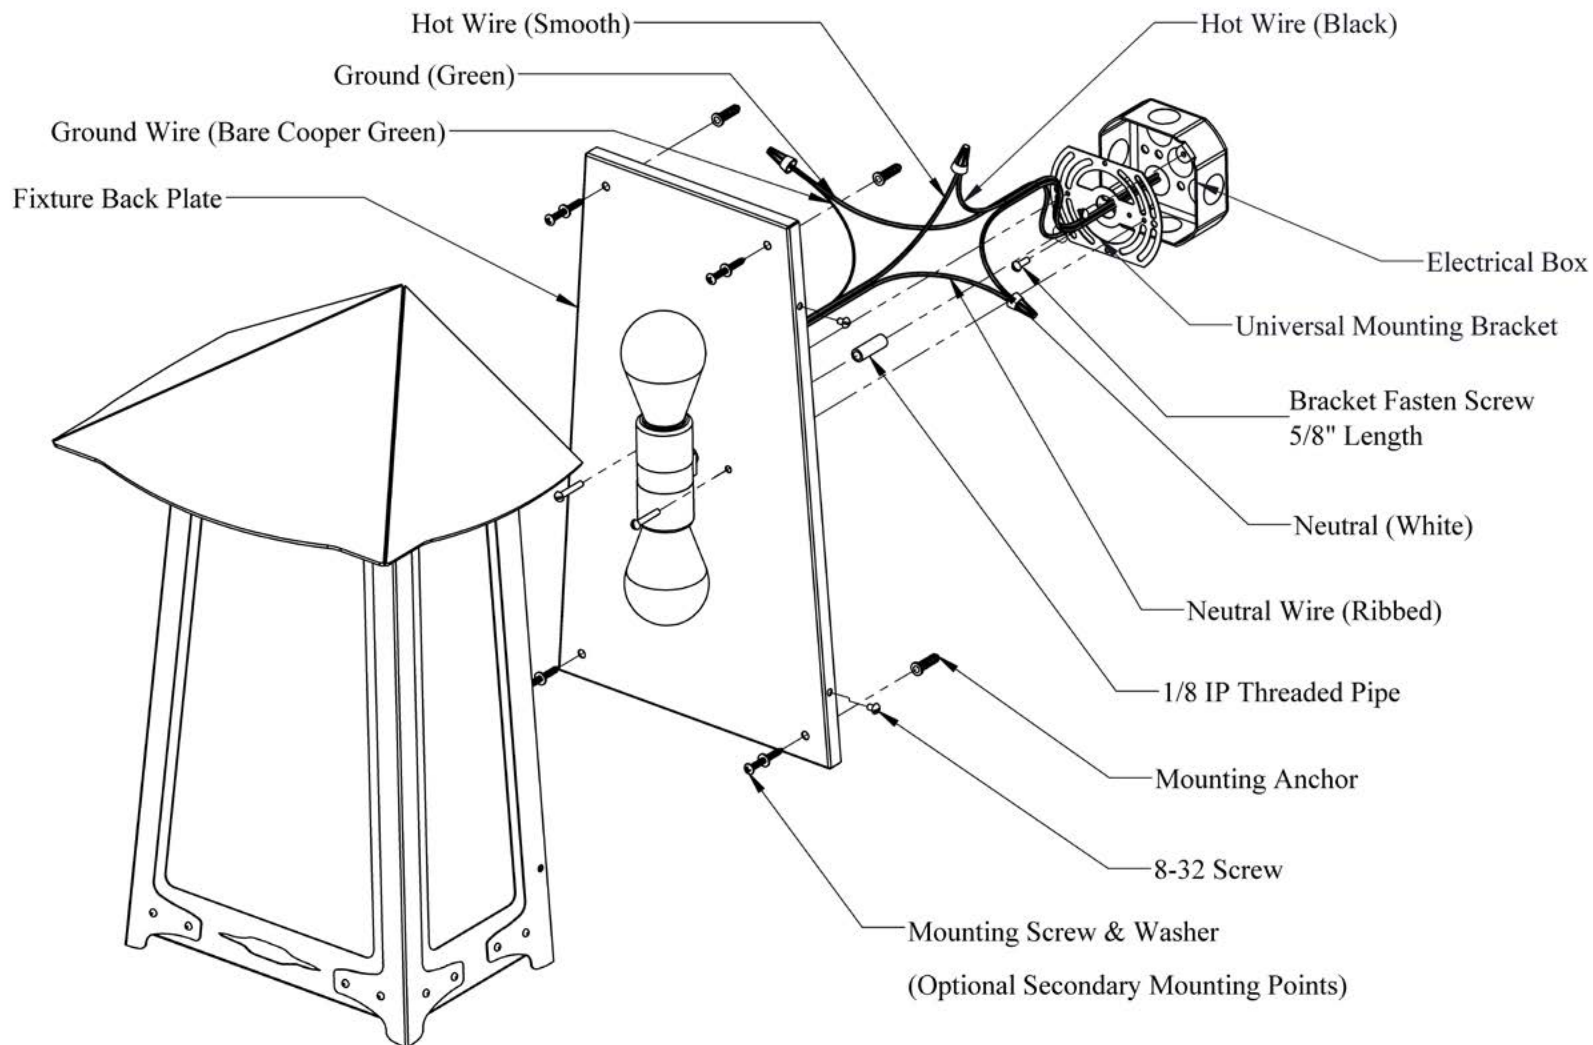

MOUNTING INSTRUCTIONS • Flush Wall Mount Version 2

CAUTION—DISCONNECT POWER

Always shut off power when installing or repairing this (or any other) electrical appliance. Failure to do so may result in severe injury or death. This product must be installed in accordance with applicable installation codes by a person familiar with the construction and operation of the product, and the hazards involved.