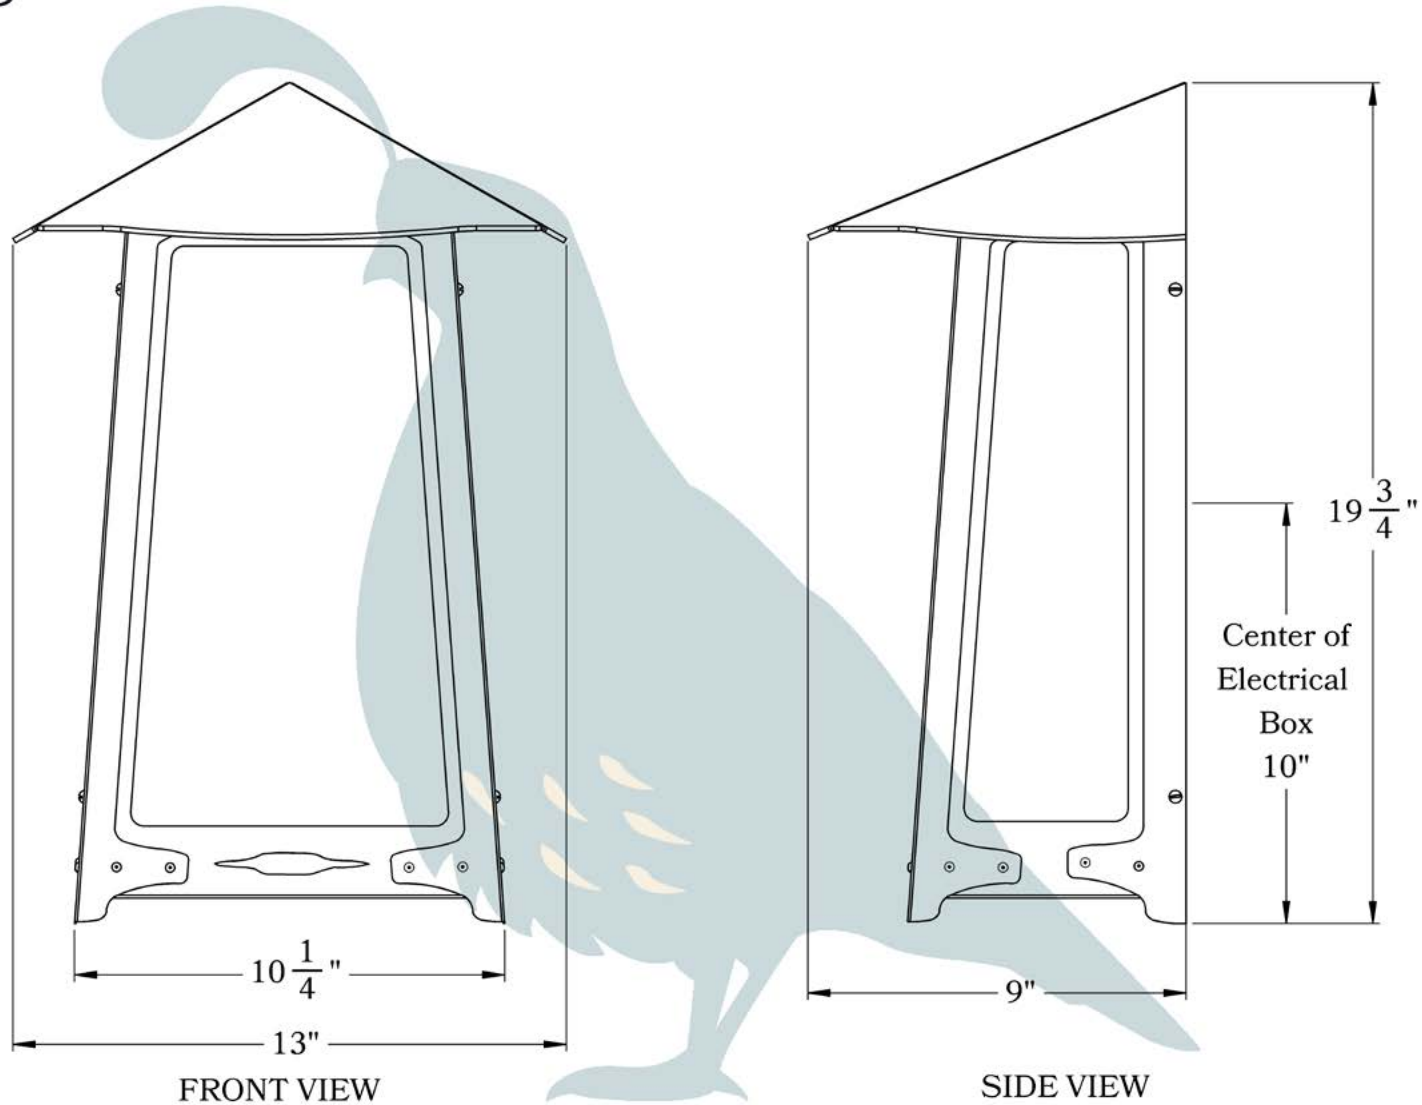

THE BALDWIN SERIES  
**Flush Mount Sconce**  
EXTRA LARGE

**OLD CALIFORNIA**  
FINE LIGHTING & HOME GOODS

# X Large

## DIMENSIONS

Roof Width	13"
Body Width	10 1/4"
Height	19 3/4"
Projection	9"