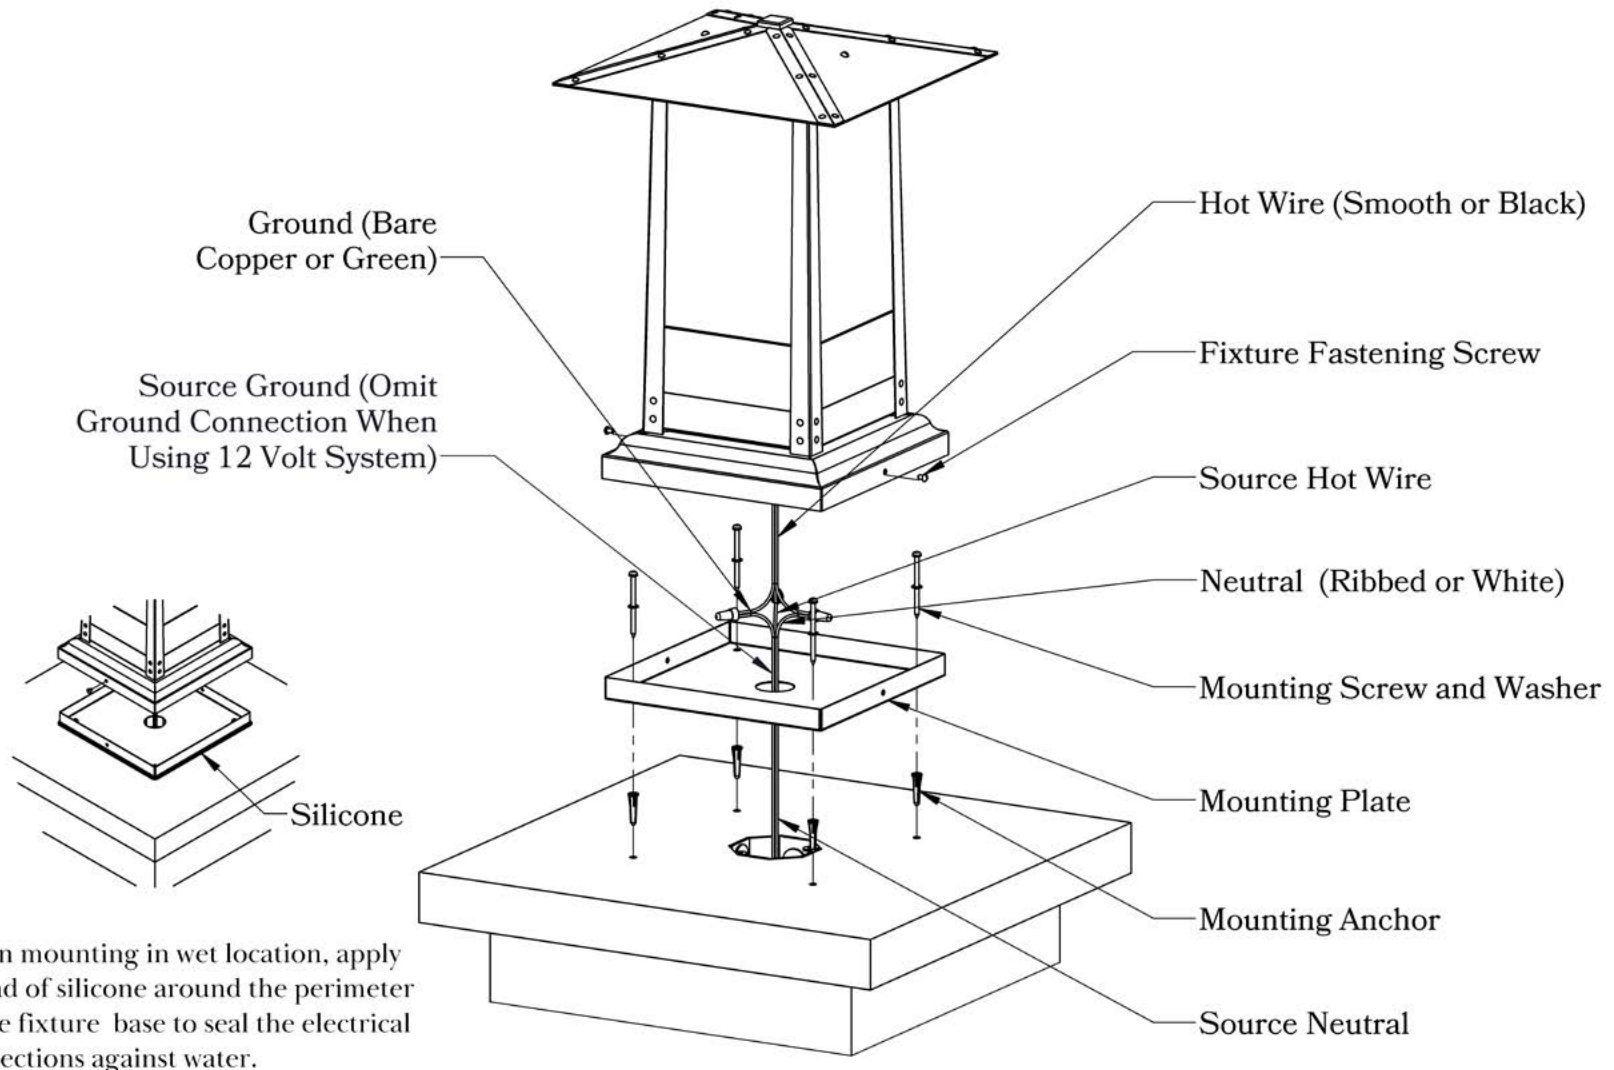

## MOUNTING INSTRUCTIONS • Column Light Version Two

**CAUTION—DISCONNECT POWER**

Always shut off power when installing or repairing this (or any other) electrical appliance. Failure to do so may result in severe injury or death. This product must be installed in accordance with applicable installation codes by a person familiar with the construction of the product, its operation, and the hazards involved.