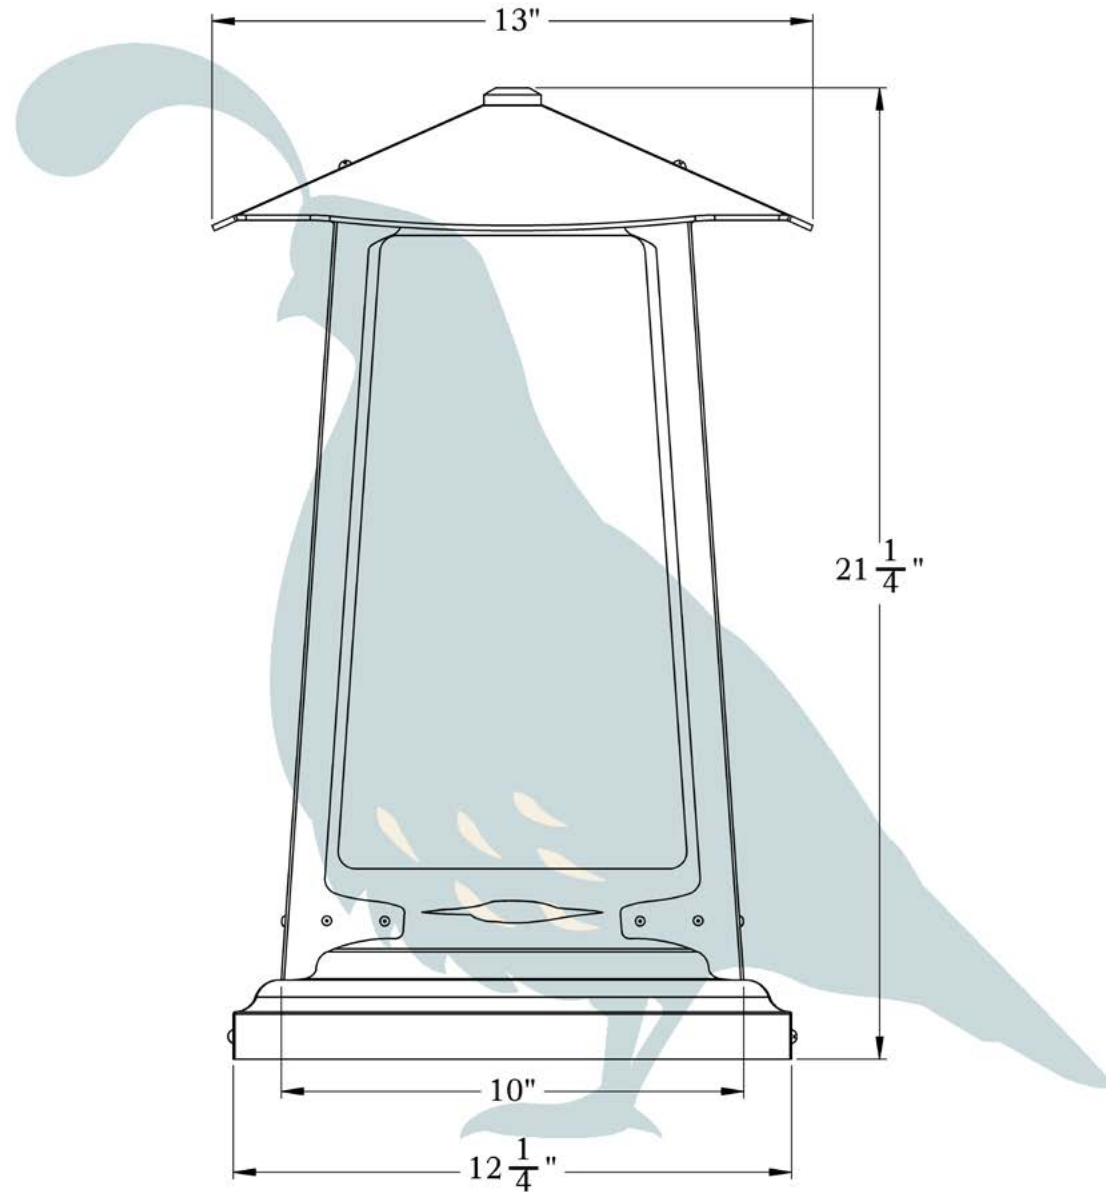

THE BALDWIN SERIES  
**Column Mount Lantern**  
EXTRA LARGE

**OLD CALIFORNIA**  
FINE LIGHTING & HOME GOODS

# X Large

**OLD CALIFORNIA**  
 975 N ENTERPRISE ST • ORANGE, CA 92867

PRODUCT No.	605-6	LAMP BASE	Medium Base (E26)
TITLE	Baldwin	MAX WATTAGE	100W
UL RATING	Wet	VOLTAGE	12V or 120V

**PROPRIETARY AND CONFIDENTIAL**  
 The information contained in this drawing is the sole property of Old California. Any reproduction in part or as a whole without written permission from Old California is prohibited.

### DIMENSIONS

Roof Width 13"  
 Body Width 10"  
 Height 21 1/4"  
 Mounting Base 12 1/4"