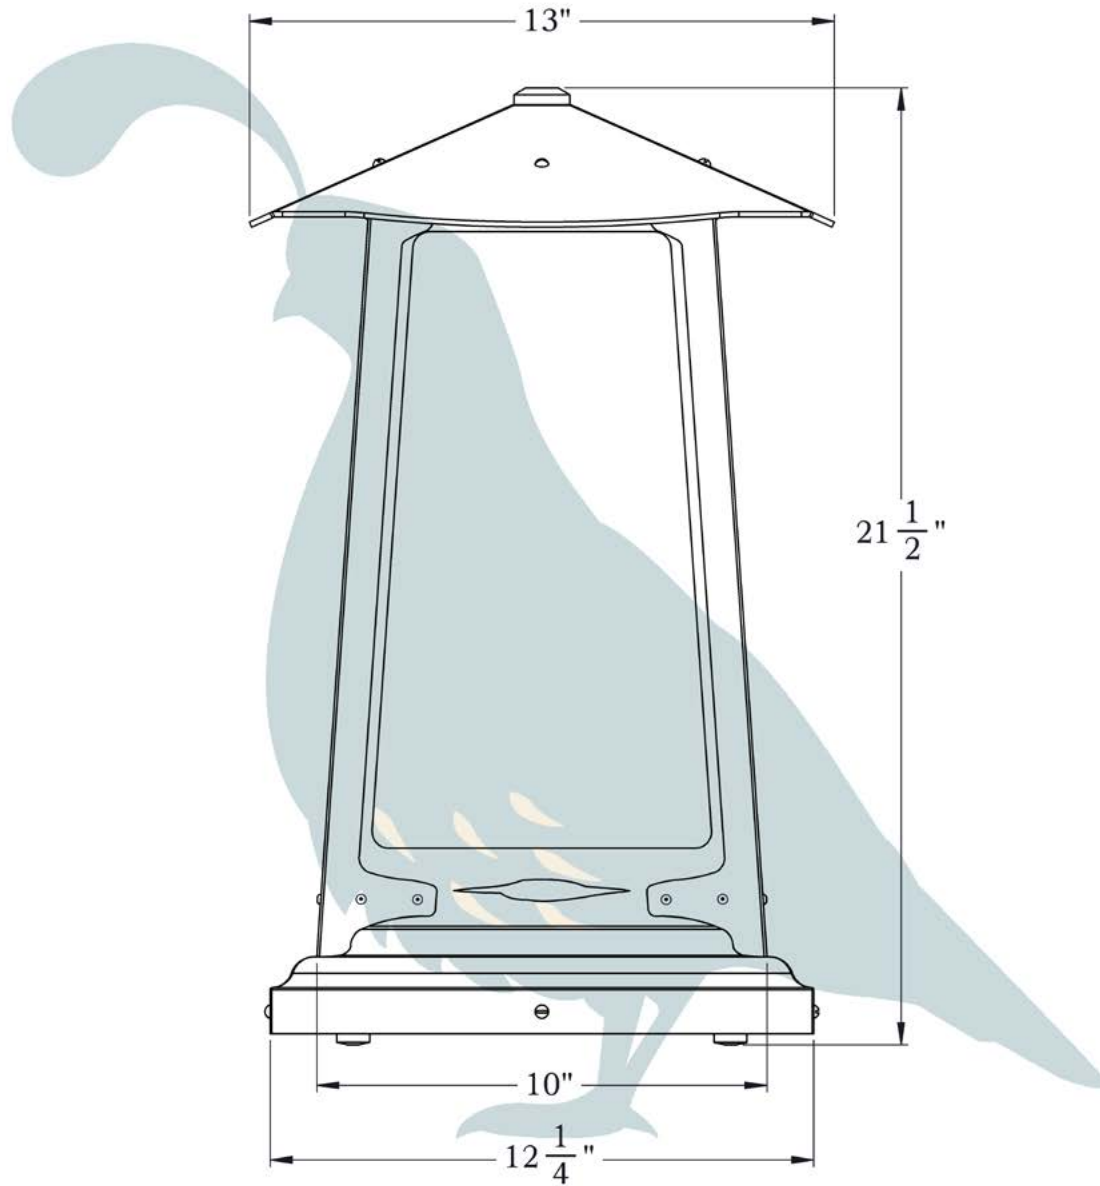

PRODUCT NO. 605-7

THE BALDWIN SERIES
Pedestal Lamp
EXTRA LARGE

OLD CALIFORNIA
FINE LIGHTING &
HOME GOODS

X Large

975 N ENTERPRISE ST • ORANGE, CA 92867

PRODUCT No.	605-7
TITLE	Baldwin
UL RATING	Not Rated

LAMP BASE	Medium Base (E26)
WATTAGE	100W
VOLTAGE	120V

DIMENSIONS

Height	21 1/2"
Lantern Roof Width	13"
Lantern Body Width	10"
Base	12 1/4"

OVERLAYS AVAILABLE IN THIS SERIES

Blue Heron

Great Horned Owl

Hummingbird

Peacock in Tree

Spruce and Lake

Manufacturer	Old California
Mounting Location	Interior Only
Material	Brass
Multiple Overlay Options	Yes