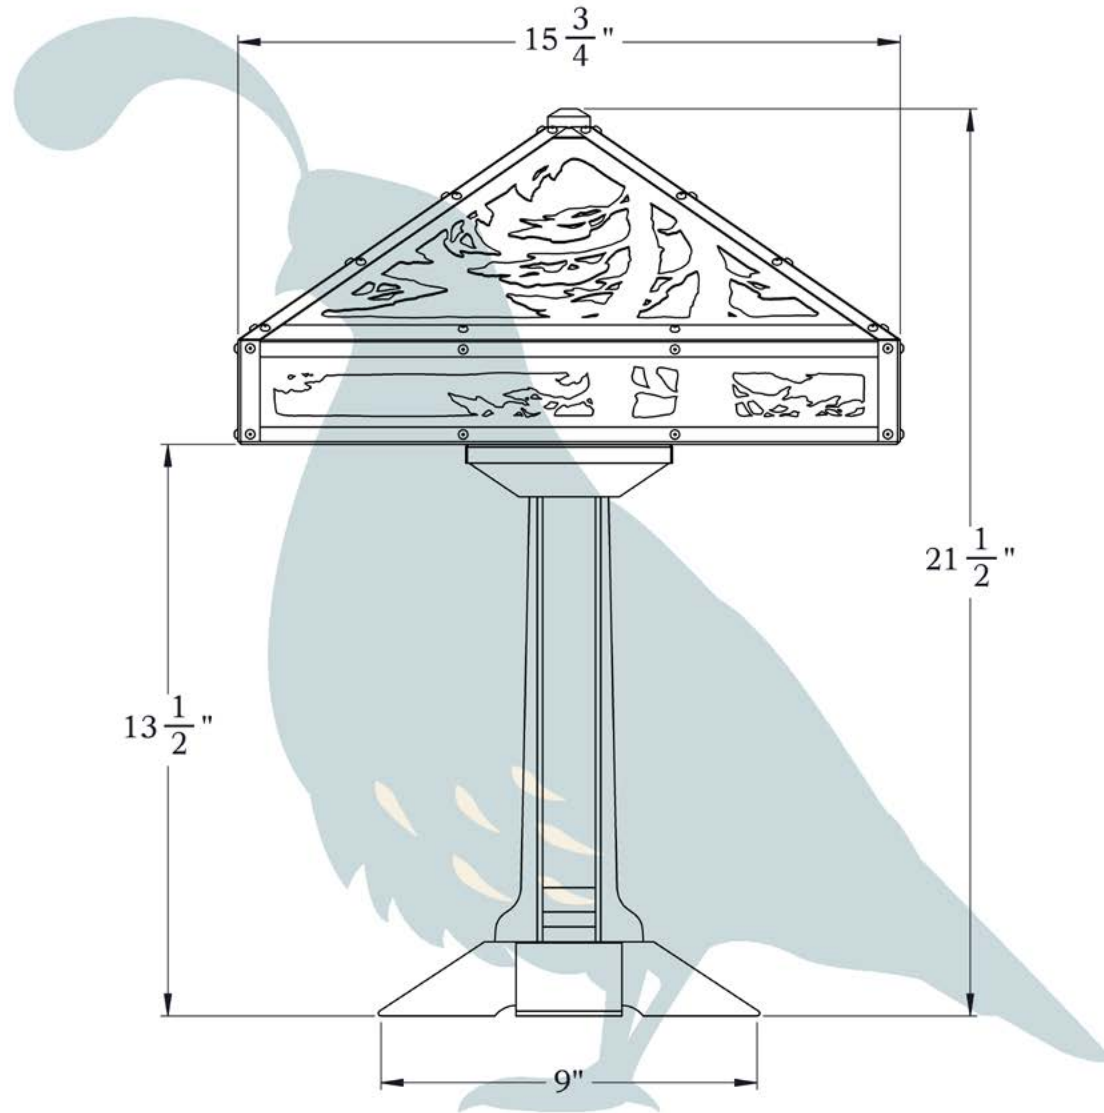

PRODUCT NO. 612-71-OF

THE SPRUCE SERIES
Old Faithful Inn Table Lamp
SINGLE PEDESTAL

OLD CALIFORNIA
FINE LIGHTING &
HOME GOODS

975 N ENTERPRISE ST • ORANGE, CA 92867

PRODUCT No. | 610-71-OF
TITLE | Spruce
UL RATING | Not Rated

LAMP BASE | Medium Base (E26)
WATTAGE | 2-60W
VOLTAGE | 120V

PROPRIETARY AND CONFIDENTIAL
The information contained in this drawing is the sole property of Old California. Any reproduction in part or as a whole without written permission from Old California is prohibited.

DIMENSIONS

Height	21 1/2"
Shade Width	15 3/4"
Base	9"

ELECTRICAL SPECS

UL Rating	Not Rated
Socket Type	Medium Base - E26
Number of Light Bulbs	2
Max Wattage per Bulb	60W
LED Bulb	Supplied
Cord Length	100"
On/ Off Switch	Yes

ADDITIONAL INFORMATION

Manufacturer	Old California
Mounting Location	Interior Only
Material	Brass, Quarter-Sawn White Oak