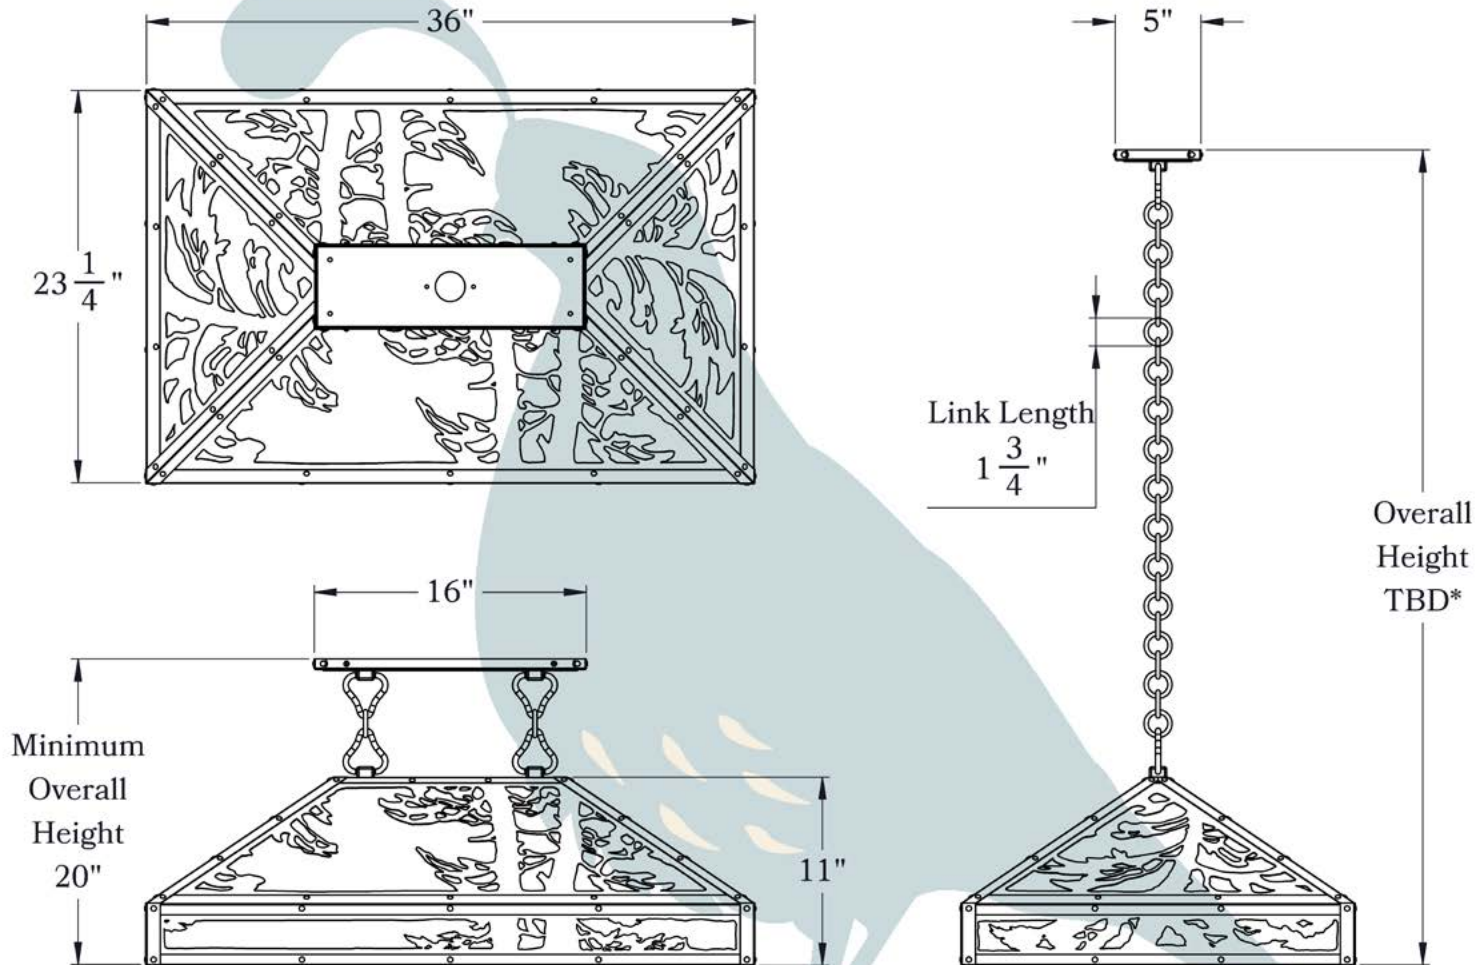

PRODUCT NO. 615-24

THE SPRUCE SERIES
Chandelier

OLD CALIFORNIA
FINE LIGHTING &
HOME GOODS

*TBD: To Be Determined

DIMENSIONS

Shade Width	36" x 23 1/4"
Shade Height	11"
Minimum Height	20"
Canopy	16" x 5"

ELECTRICAL SPECS

UL Rating	Damp
Voltage	120V
Socket Type	Medium Base - E26
Number of Light Bulbs	3
Max Wattage per Bulb	60W
LED Bulb	Supplied
Dimmable	Yes

ADDITIONAL INFORMATION

Manufacturer	Old California
Mounting Location	Interior
Material	Brass

MOUNTING INSTRUCTIONS • Rectangular Mounting Plate

CAUTION—DISCONNECT POWER

Always shut off power when installing or repairing this (or any other) electrical appliance. Failure to do so may result in severe injury or death. This product must be installed in accordance with applicable installation codes by a person familiar with the construction and operation of the product, and the hazards involved.