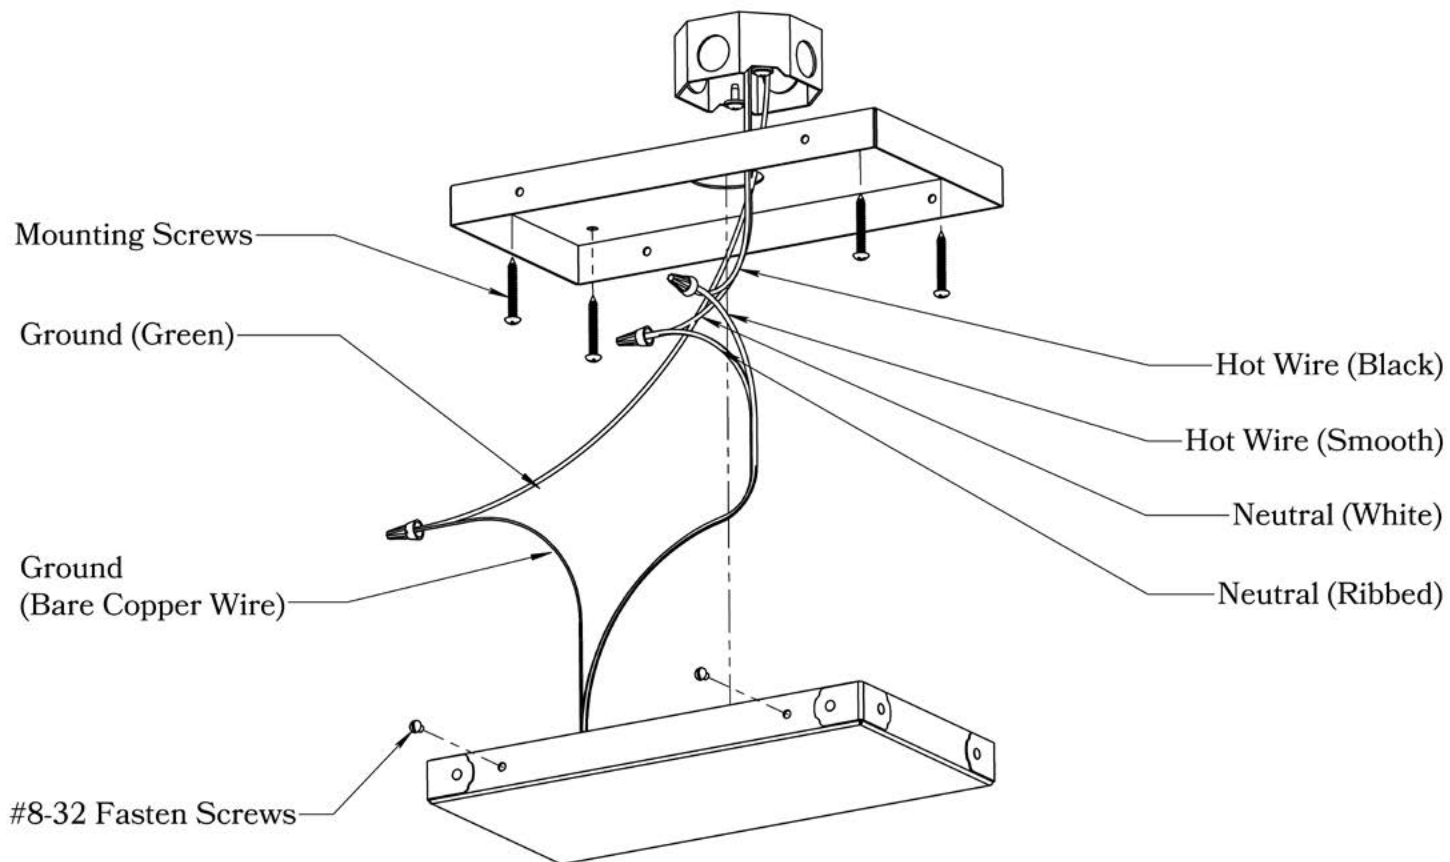

PRODUCT NO. 615-24

THE SPRUCE SERIES
Chandelier

OLD CALIFORNIA
FINE LIGHTING &
HOME GOODS

*TBD: To Be Determined

DIMENSIONS

Shade Width	36" x 23 1/4"
Shade Height	11"
Minimum Height	20"
Canopy	16" x 5"

ELECTRICAL SPECS

UL Rating	Damp
Voltage	120V
Socket Type	Medium Base - E26
Number of Light Bulbs	3
Max Wattage per Bulb	60W
LED Bulb	Supplied
Dimmable	Yes

ADDITIONAL INFORMATION

Manufacturer	Old California
Mounting Location	Interior
Material	Brass

MOUNTING INSTRUCTIONS • Rectangular Mounting Plate

CAUTION—DISCONNECT POWER

Always shut off power when installing or repairing this (or any other) electrical appliance. Failure to do so may result in severe injury or death. This product must be installed in accordance with applicable installation codes by a person familiar with the construction and operation of the product, and the hazards involved.