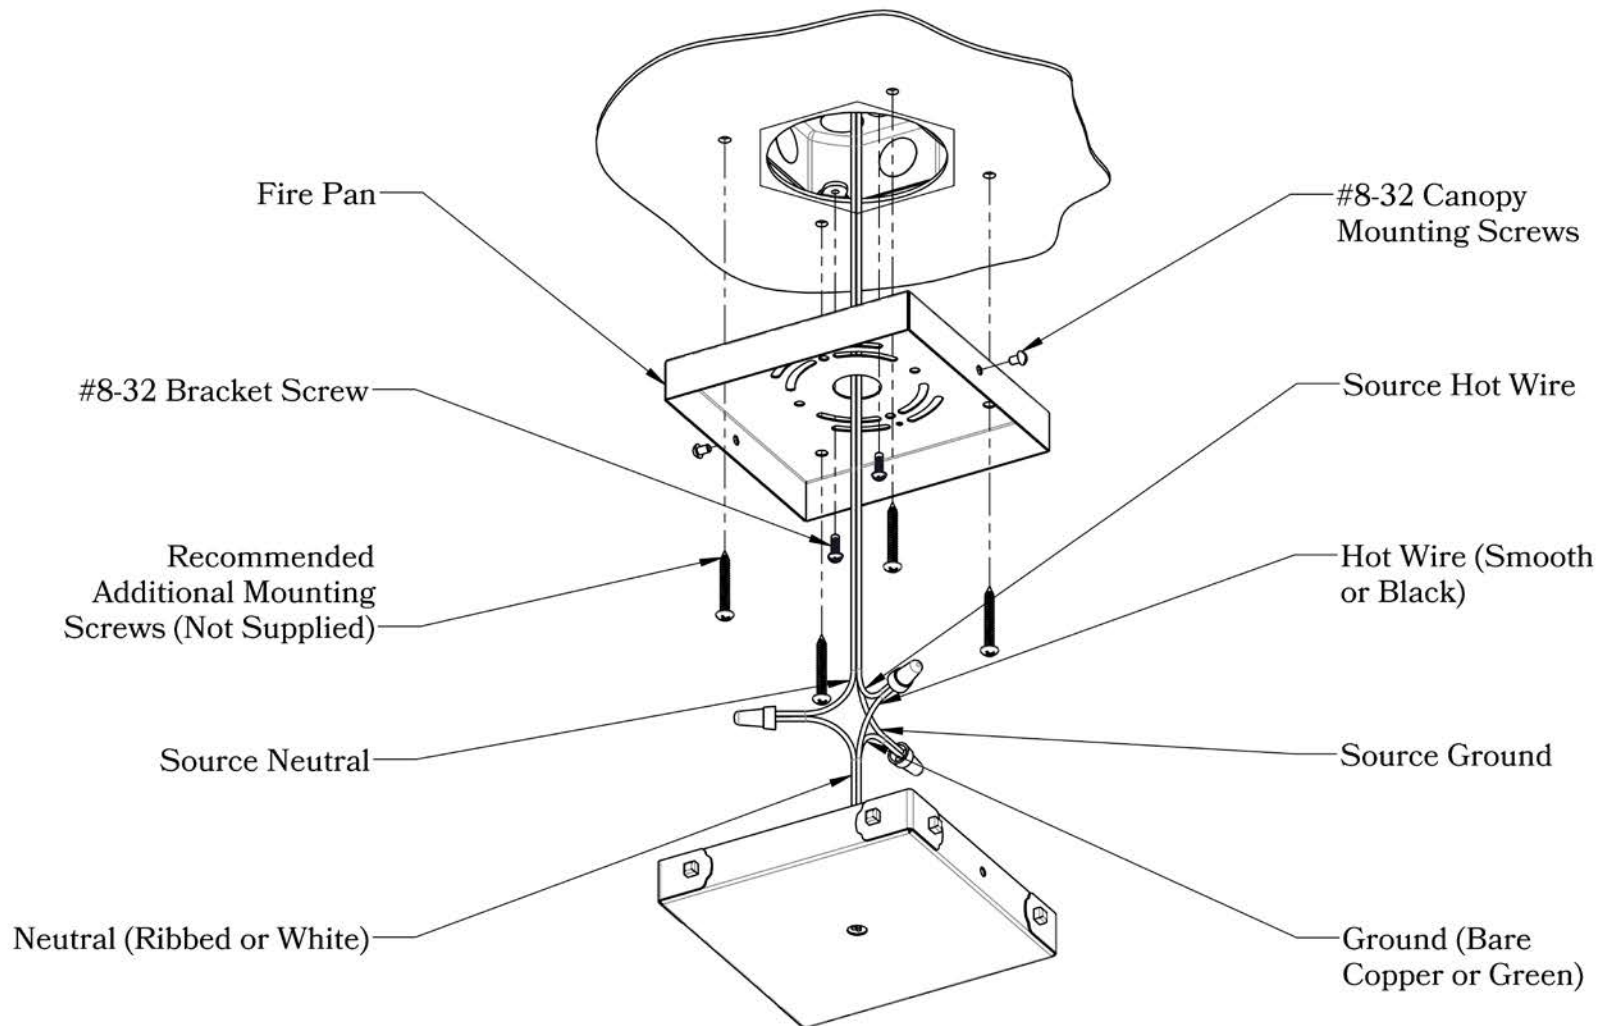

MOUNTING INSTRUCTIONS • Chain Mount With Fire Pan

CAUTION—DISCONNECT POWER

Always shut off power when installing or repairing this (or any other) electrical appliance. Failure to do so may result in severe injury or death. This product must be installed in accordance with applicable installation codes by a person familiar with the construction and operation of the product, and the hazards involved.