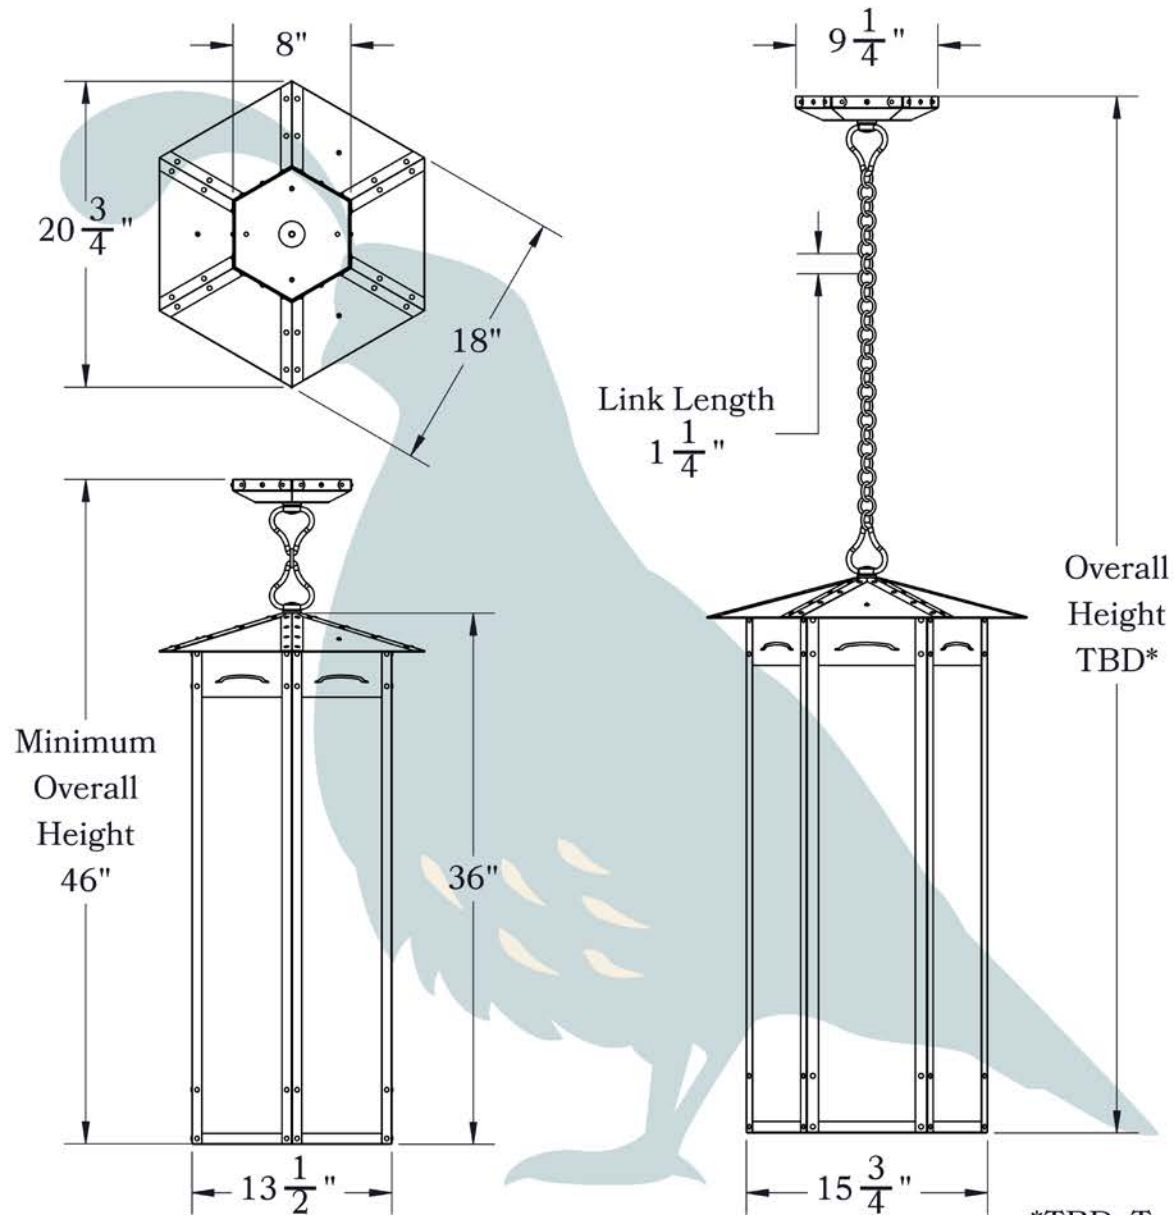

THE COBBLESTONE SERIES
Hexagon Chandelier

MEDIUM

OLD CALIFORNIA
FINE LIGHTING &
HOME GOODS

Medium

*TBD: To Be Determined

OLD CALIFORNIA
 975 N ENTERPRISE ST • ORANGE, CA 92867

PRODUCT No. | 5283-4-MP
 TITLE | Cobblestone
 UL RATING | Damp

LAMP BASE | Medium Base (E26)
 MAX WATTAGE | 3-100W
 VOLTAGE | 120

PROPRIETARY AND CONFIDENTIAL
 The information contained in this drawing is the sole property of Old California. Any reproduction in part or as a whole without written permission from Old California is prohibited.

DIMENSIONS

Roof Width	20 3/4" x 18"
Body Width	13 1/2" x 15 3/4"
Lantern Height	36"
Minimum Height	46"
Canopy	9 1/4" x 8"

OVERLAYS AVAILABLE IN THIS SERIES

Dragonfly

Japanese Maple

Monterey Cypress

Monterey Pine

Wisteria

Glass Only

ELECTRICAL SPECS

UL Rating	Damp
Voltage	120V
Socket Type	Medium Base - E26
Number of Light Bulbs	3
Max Wattage per Bulb	100W
LED Bulb	Supplied
Dimmable	Yes

ADDITIONAL INFORMATION

Manufacturer	Old California
Mounting Location	Interior and Exterior
Material	Brass
Multiple Overlay Options	Yes
Bottom Glass Panels	Included