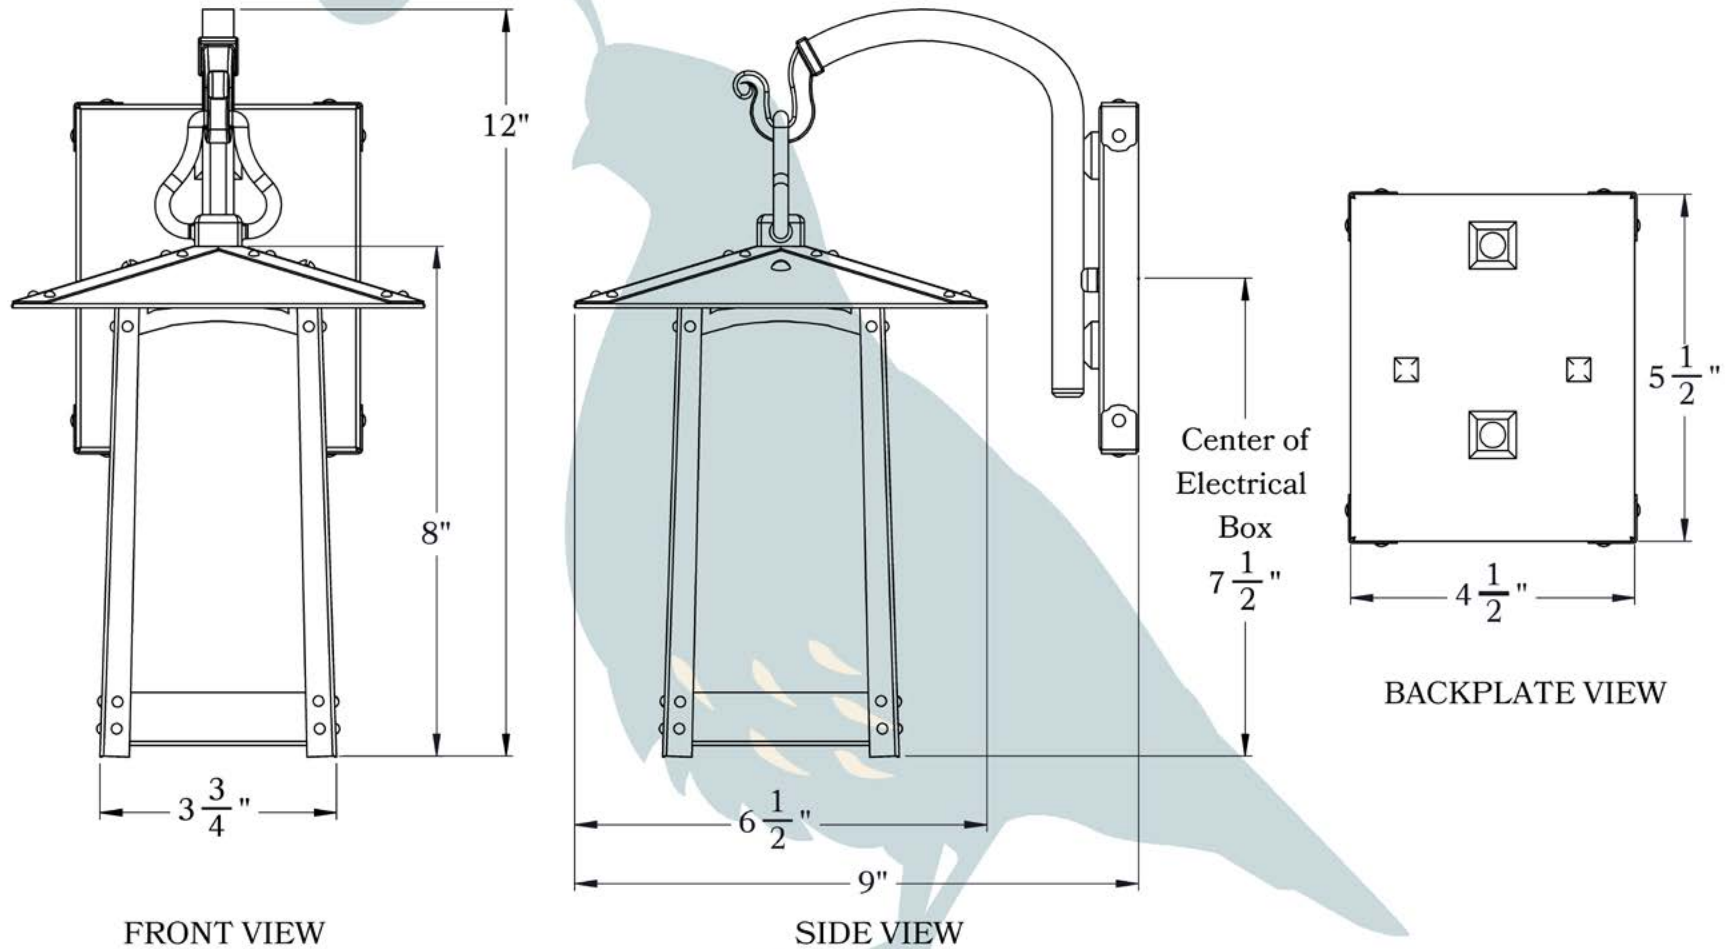

THE COBBLESTONE SERIES
Hook Arm Sconce
SMALL

OLD CALIFORNIA
FINE LIGHTING &
HOME GOODS

Small

DIMENSIONS

Roof Width	6 1/2"
Body Width	3 3/4"
Lantern Height	8"
Height	12"
Projection	9 1/4"
Mounting Plate	4 1/2" x 5 1/2"

ELECTRICAL SPECS

UL Rating	Damp
Voltage	120V
Socket Type	Medium Base - E26
Number of Light Bulbs	1
Max Wattage per Bulb	60W
LED Bulb	Supplied
Dimmable	Yes

ADDITIONAL INFORMATION

Manufacturer	Old California
Mounting Location	Interior and Exterior
Material	Brass
Multiple Overlay Options	Yes
Bottom Glass Panels	Included