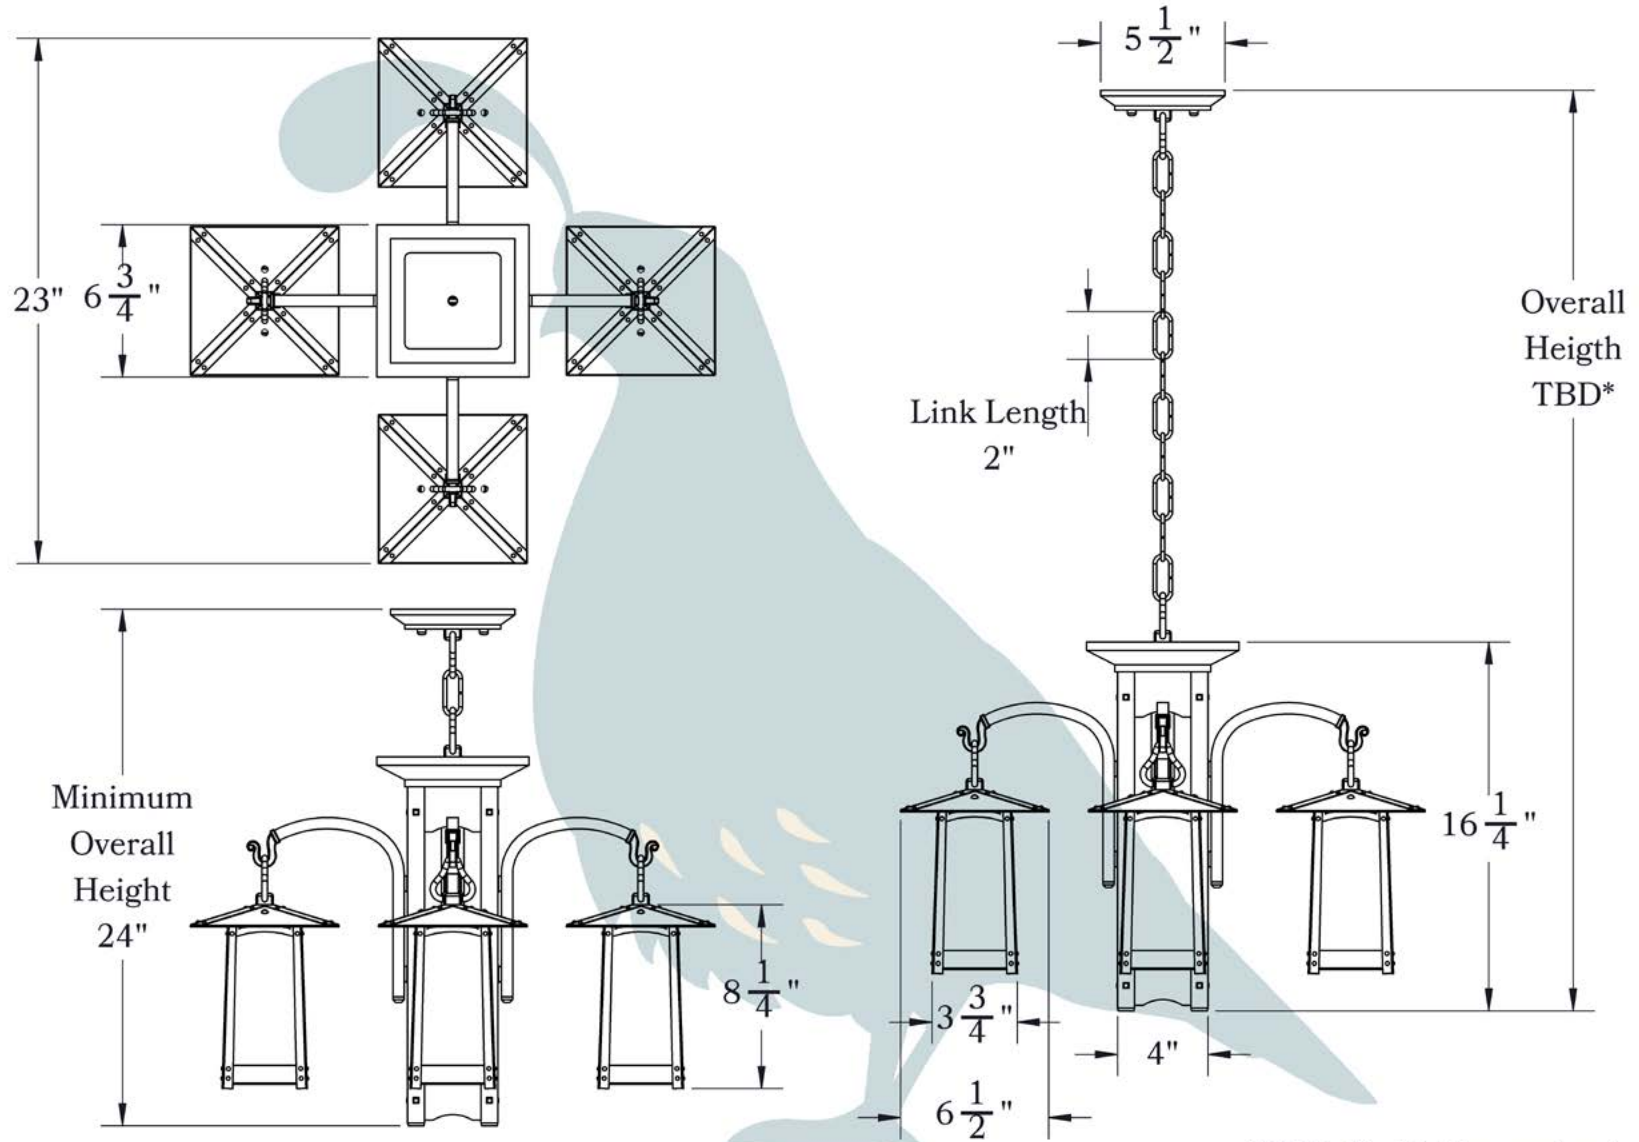

THE COBBLESTONE SERIES
Wood Chandelier
FOUR LANTERNS

OLD CALIFORNIA
FINE LIGHTING &
HOME GOODS

*TBD: To Be Determined

DIMENSIONS

Width	23"
Wood Center Body Width	4"
Wood Center Body Height	16 1/4"
Minimum Height	24"
Roof Width	6 3/4"
Body Width	3 3/4"
Lantern Height	8 1/4"
Height	12"
Ceiling Mounting Plate	5 1/2"

ELECTRICAL SPECS

UL Rating	Dry
Voltage	120V
Socket Type	Medium Base - E26
Number of Light Bulbs	5
Max Wattage per Bulb	1-40W, 4-60W
LED Bulb	Supplied
Dimmable	Yes

ADDITIONAL INFORMATION

Manufacturer	Old California
Mounting Location	Interior
Material	Brass, Quarter-Sawn White Oak
Multiple Overlay Options	No
Bottom Glass Panels	Not Available

Dragonfly

Japanese Maple

Monterey Cypress

Monterey Pine

Wisteria

Glass Only

MOUNTING INSTRUCTIONS • Chain Mount Without Fire Pan**CAUTION—DISCONNECT POWER**

Always shut off power when installing or repairing this (or any other) electrical appliance. Failure to do so may result in severe injury or death. This product must be installed in accordance with applicable installation codes by a person familiar with the construction and operation of the product, and the hazards involved.