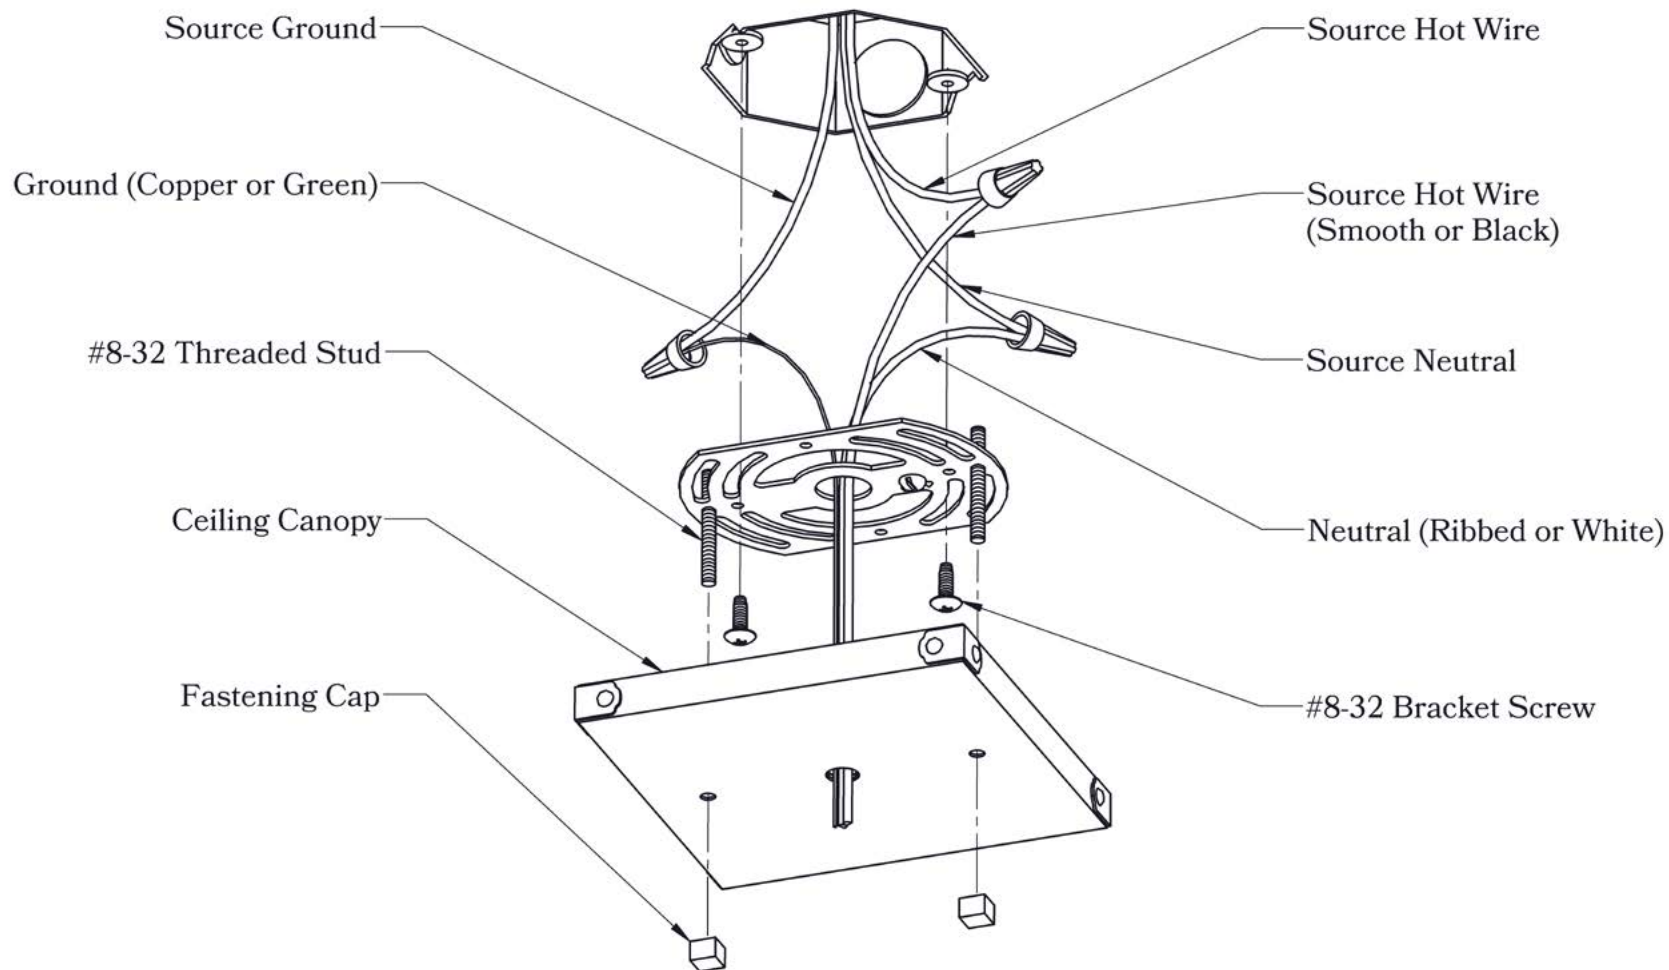

ELECTRICAL SPECS

UL Rating	Dry
Voltage	120V
Socket Type	Medium Base - E26
Number of Light Bulbs	5
Max Wattage per Bulb	1-40W, 4-60W
LED Bulb	Supplied
Dimmable	Yes

ADDITIONAL INFORMATION

Manufacturer	Old California
Mounting Location	Interior
Material	Brass, Quarter-Sawn White Oak
Multiple Overlay Options	No
Bottom Glass Panels	Not Available

Dragonfly

Japanese Maple

Monterey Cypress

Monterey Pine

Wisteria

Glass Only

MOUNTING INSTRUCTIONS • Chain Mount Without Fire Pan**CAUTION—DISCONNECT POWER**

Always shut off power when installing or repairing this (or any other) electrical appliance. Failure to do so may result in severe injury or death. This product must be installed in accordance with applicable installation codes by a person familiar with the construction and operation of the product, and the hazards involved.