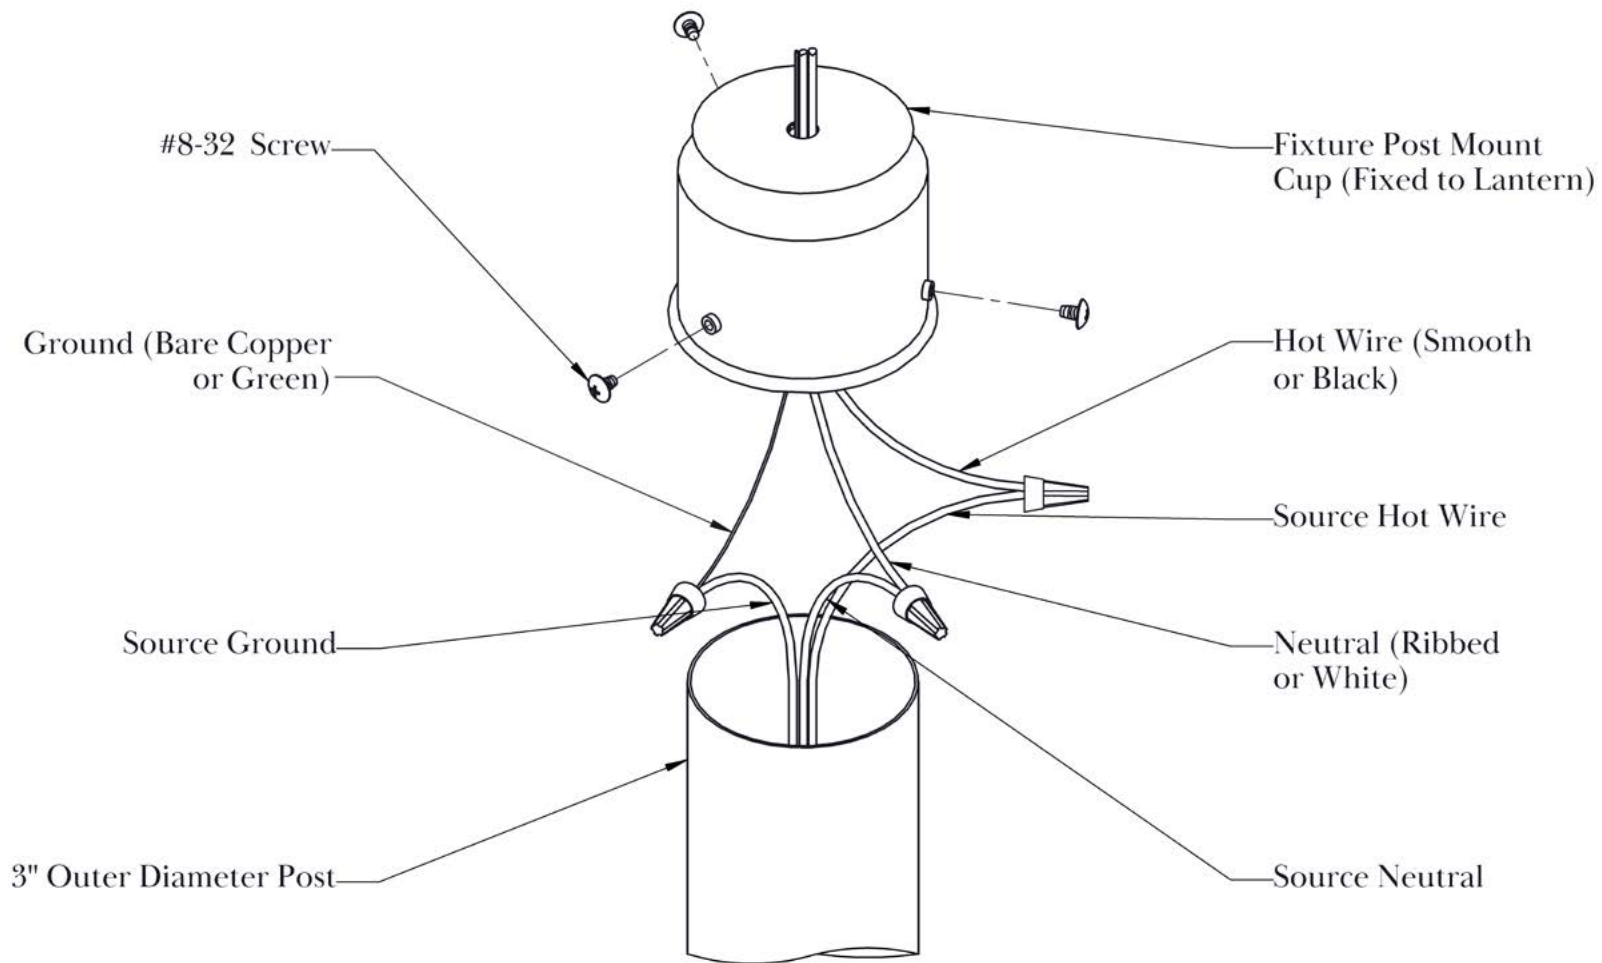

Glass Only

ELECTRICAL SPECS

UL Rating	Wet
Voltage	12V or 120V
Socket Type	Medium Base - E26
Number of Light Bulbs	1
Max Wattage per Bulb	60W
LED Bulb	Supplied

ADDITIONAL INFORMATION

Manufacturer	Old California
Mounting Location	Exterior Only
Material	Brass
Multiple Overlay Options	Yes
Optional Post Available	Yes

MOUNTING INSTRUCTIONS • 3-inch Metal Post

CAUTION—DISCONNECT POWER

Always shut off power when installing or repairing this (or any other) electrical appliance. Failure to do so may result in severe injury or death. This product must be installed in accordance with applicable installation codes by a person familiar with the construction and operation of the product, and the hazards involved.