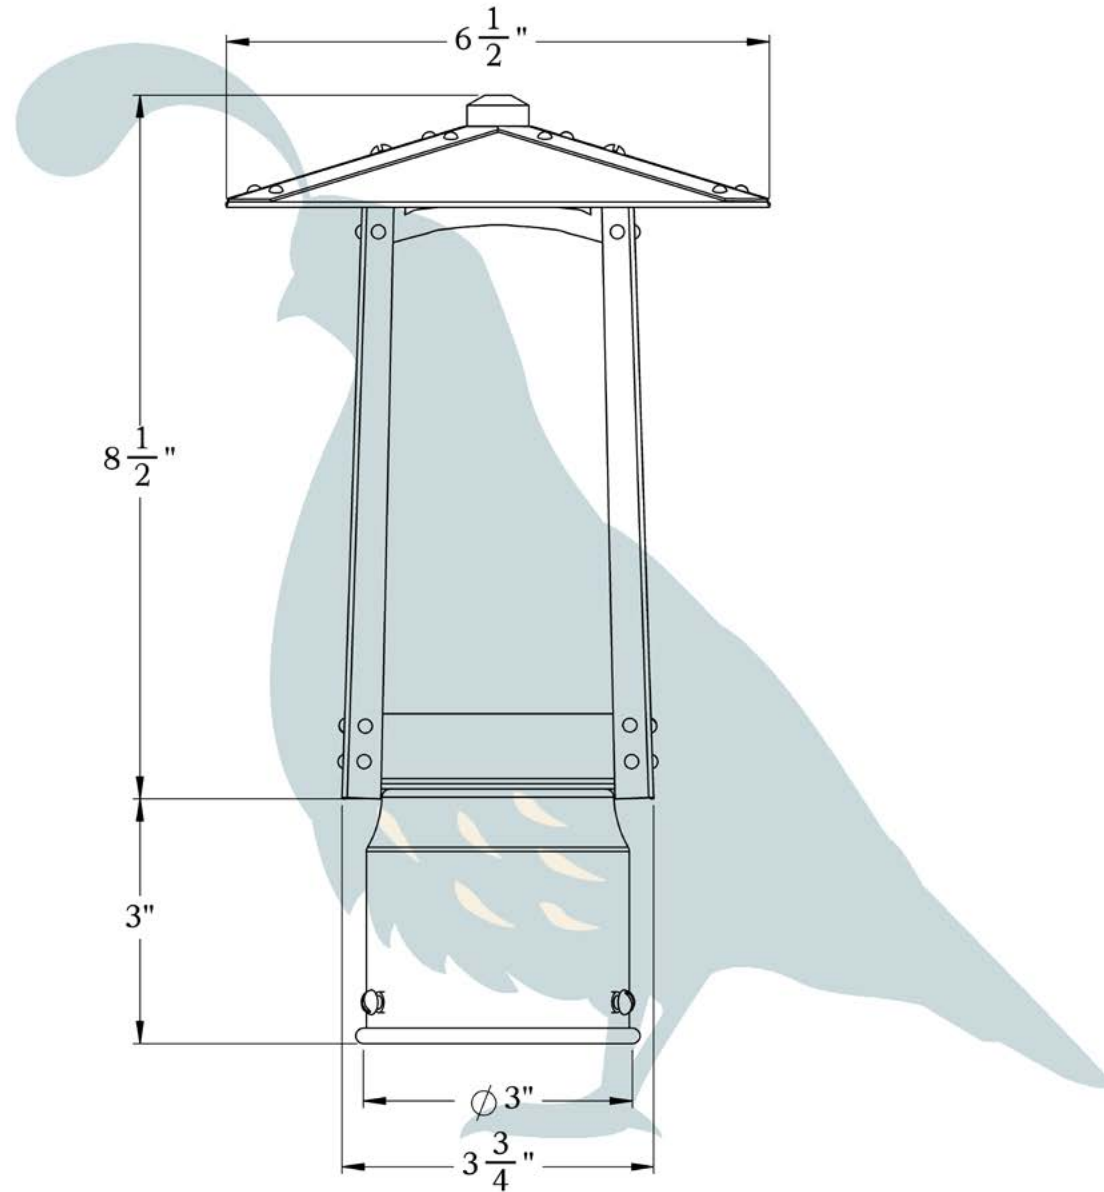

PRODUCT NO. 632-3

THE COBBLESTONE SERIES
Post Mount Lantern
SMALL

OLD CALIFORNIA
FINE LIGHTING &
HOME GOODS

Small

975 N ENTERPRISE ST • ORANGE, CA 92867

PRODUCT No.	632-3	LAMP BASE	Medium Base(E26)
TITLE	Cobblestone	MAX WATTAGE	60W
UL RATING	Wet	VOLTAGE	12V or 120V

DIMENSIONS

Roof Width	6 1/2"
Body Width	3 3/4"
Lantern Height	8 1/2"
Height	11 1/2"
Mounts To	3" Diameter Post

OVERLAYS AVAILABLE IN THIS SERIES

Dragonfly

Japanese Maple

Monterey Cypress

Monterey Pine

Wisteria

Glass Only

ELECTRICAL SPECS

UL Rating	Wet
Voltage	12V or 120V
Socket Type	Medium Base - E26
Number of Light Bulbs	1
Max Wattage per Bulb	60W
LED Bulb	Supplied

ADDITIONAL INFORMATION

Manufacturer	Old California
Mounting Location	Exterior Only
Material	Brass
Multiple Overlay Options	Yes
Optional Post Available	Yes