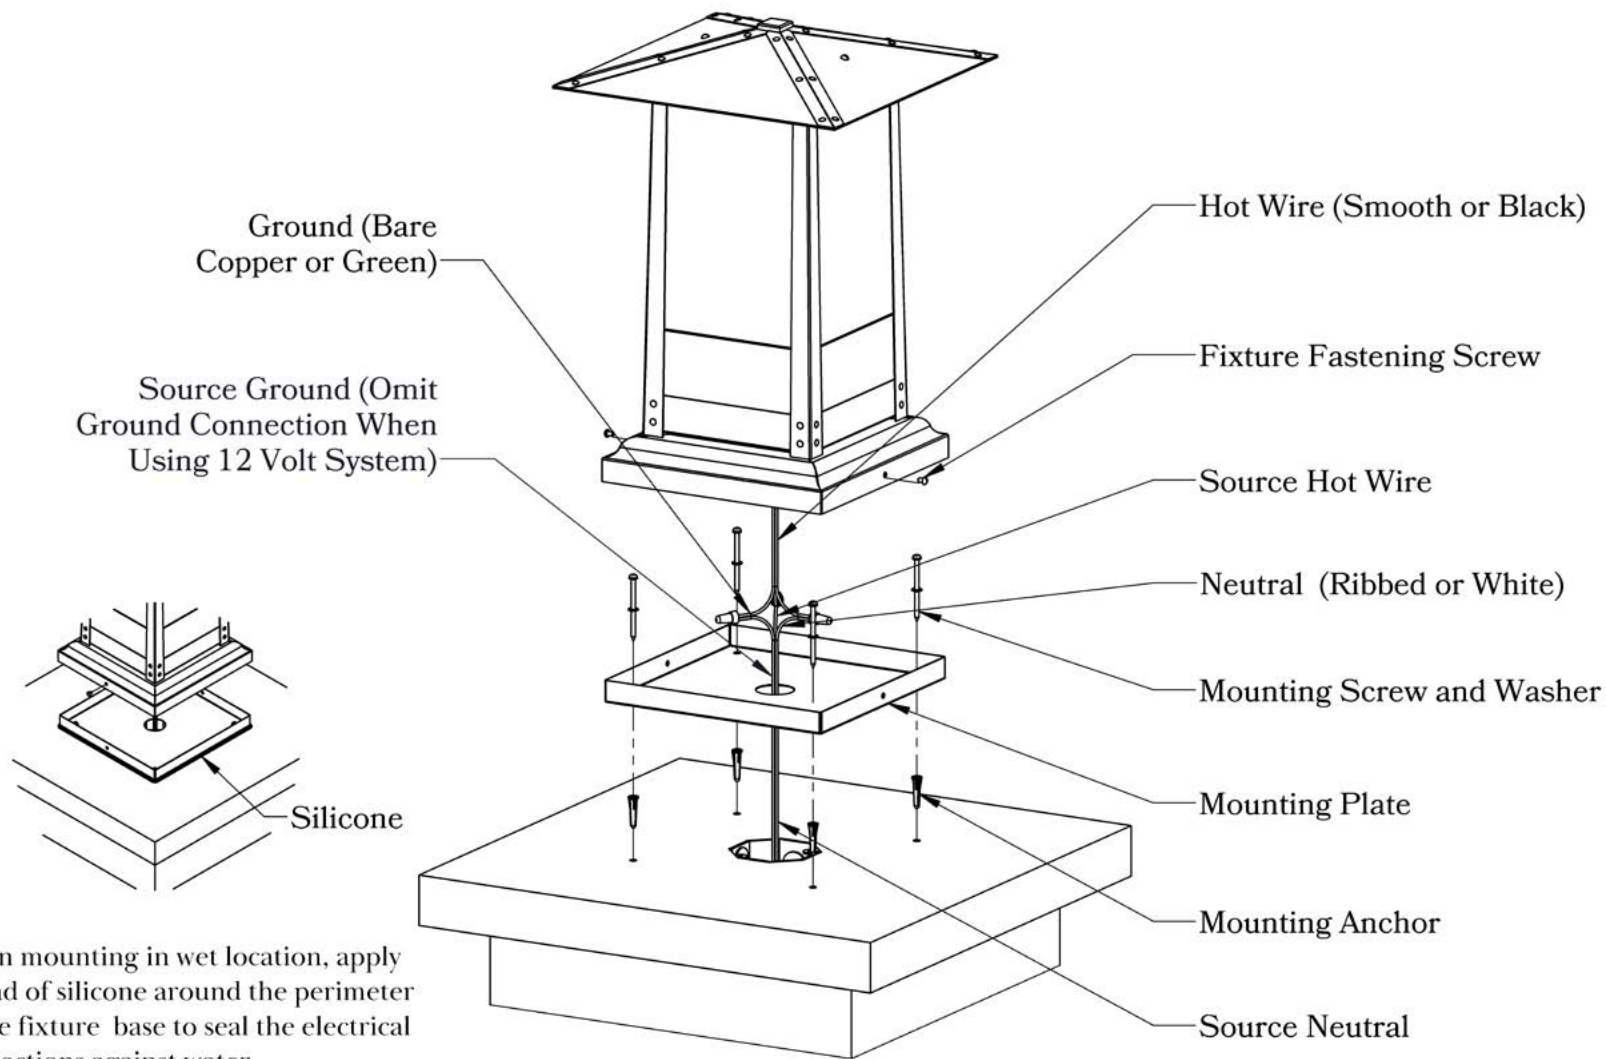

Glass Only

ELECTRICAL SPECS

UL Rating	Wet
Voltage	12V or 120V
Socket Type	Medium Base - E26
Number of Light Bulbs	1
Max Wattage per Bulb	60W
LED Bulb	Supplied

ADDITIONAL INFORMATION

Manufacturer	Old California
Mounting Location	Exterior Only
Material	Brass
Multiple Overlay Options	Yes

MOUNTING INSTRUCTIONS • Column Light Version Two

When mounting in wet location, apply a bead of silicone around the perimeter of the fixture base to seal the electrical connections against water.

CAUTION—DISCONNECT POWER