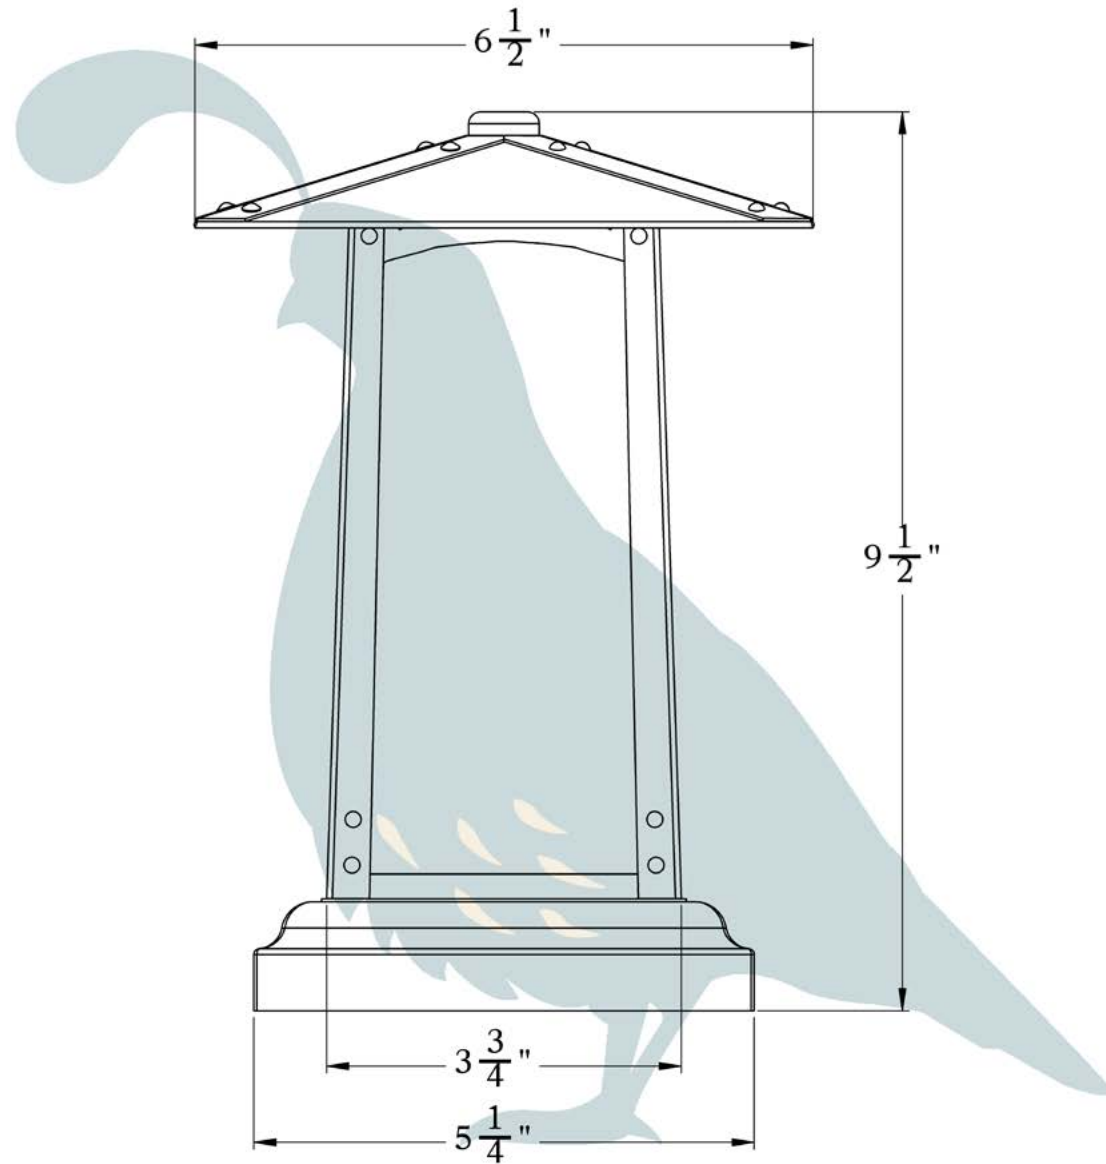

PRODUCT NO. 632-6

THE COBBLESTONE SERIES
**Column Mount
Lantern**
SMALL

**OLD
CALIFORNIA**
FINE LIGHTING &
HOME GOODS

Small

OLD CALIFORNIA
 975 N ENTERPRISE ST • ORANGE, CA 92867

PRODUCT No.	632-6	LAMP BASE	Medium Base (E26)
TITLE	Cobblestone	MAX WATTAGE	60W
UL RATING	Wet	VOLTAGE	12V or 120V

DIMENSIONS

Roof Width	6 1/2"
Body Width	3 3/4"
Height	9 1/2"
Mounting Base	5 1/4"

OVERLAYS AVAILABLE IN THIS SERIES

Dragonfly

Japanese Maple

Monterey Cypress

Monterey Pine

Wisteria

Glass Only

ELECTRICAL SPECS

UL Rating	Wet
Voltage	12V or 120V
Socket Type	Medium Base - E26
Number of Light Bulbs	1
Max Wattage per Bulb	60W
LED Bulb	Supplied

ADDITIONAL INFORMATION

Manufacturer	Old California
Mounting Location	Exterior Only
Material	Brass
Multiple Overlay Options	Yes

MOUNTING INSTRUCTIONS • Column Light Version Two

When mounting in wet location, apply a bead of silicone around the perimeter of the fixture base to seal the electrical connections against water.

CAUTION—DISCONNECT POWER