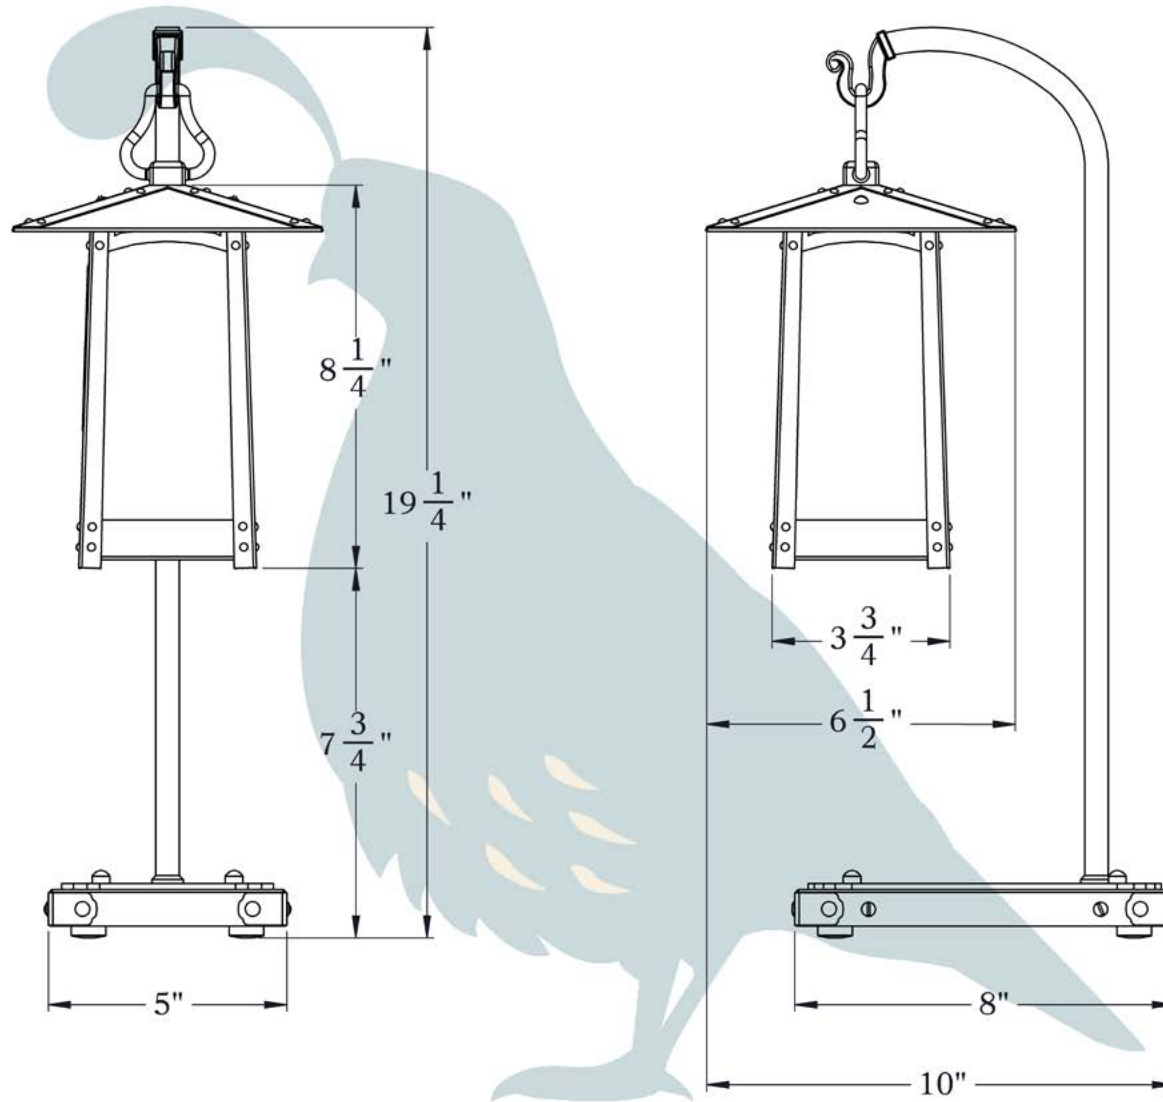

PRODUCT NO. 632-71

THE COBBLESTONE SERIES
Table Lamp

OLD CALIFORNIA
FINE LIGHTING & HOME GOODS

975 N ENTERPRISE ST • ORANGE, CA 92867

PRODUCT No. | 632-71
 TITLE | Cobblestone
 UL RATING | Not Rated

LAMP BASE | Medium Base (E26)
 WATTAGE | 60W
 VOLTAGE | 120V

DIMENSIONS

| | |
|--------------------|---------|
| Height | 19 1/4" |
| Width | 10" |
| Lantern Roof Width | 6 1/2" |
| Lantern Body Width | 3 3/4" |
| Lantern Height | 8 1/4" |
| Base | 8" x 5" |

OVERLAYS AVAILABLE IN THIS SERIES

Dragonfly

Japanese Maple

Monterey Cypress

Monterey Pine

Wisteria

Glass Only

ELECTRICAL SPECS

| | |
|-----------------------|-------------------|
| UL Rating | Not Rated |
| Socket Type | Medium Base - E26 |
| Number of Light Bulbs | 1 |
| Max Wattage per Bulb | 60W |
| LED Bulb | Supplied |
| Cord Length | 100" |
| On/ Off Switch | Yes |