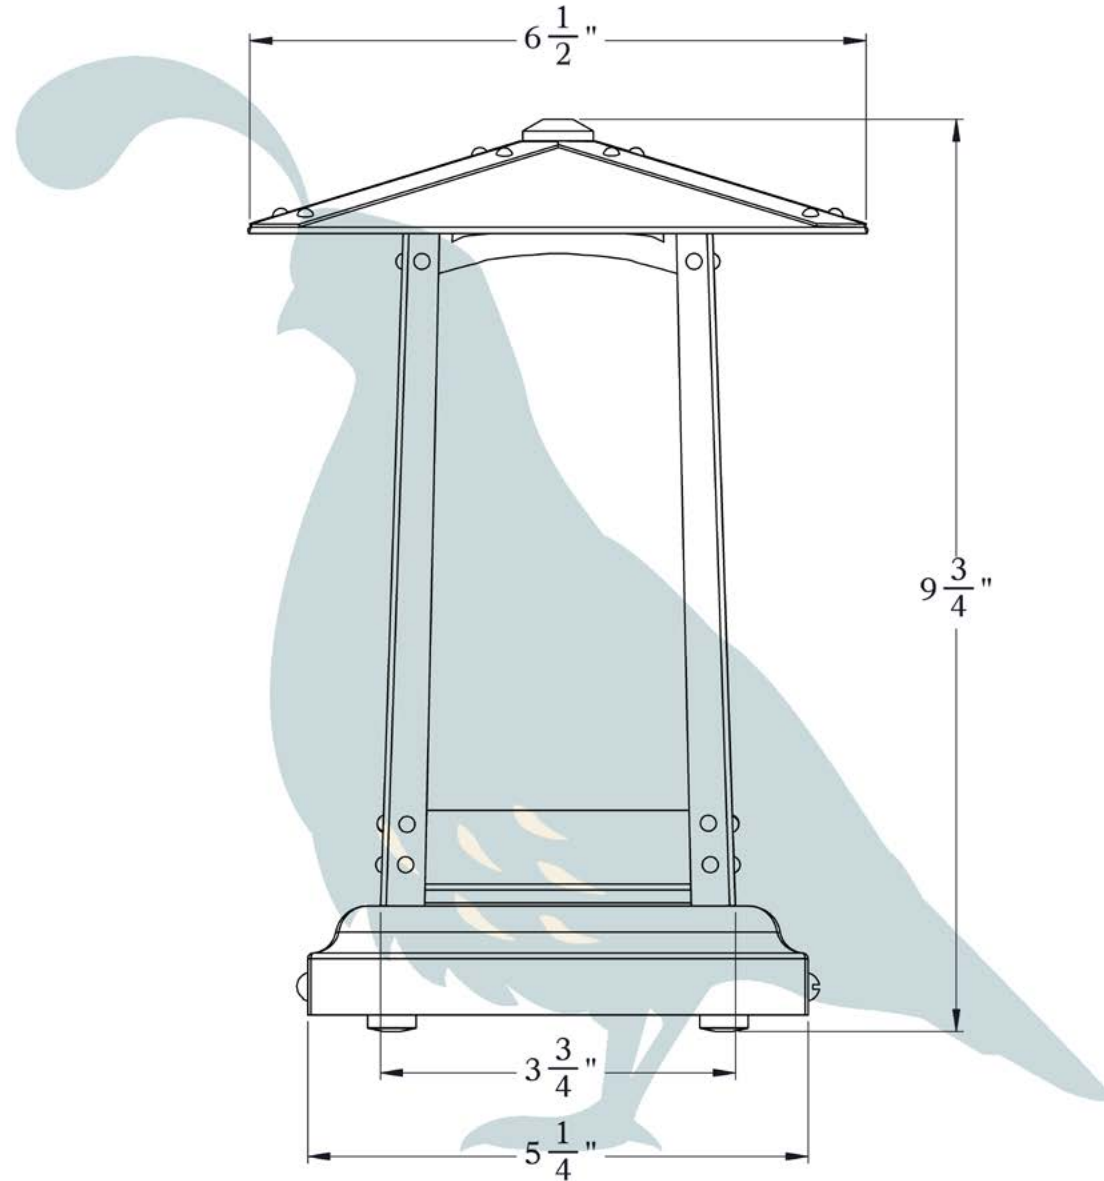

THE COBBLESTONE SERIES
Pedestal Lamp
SMALL

OLD CALIFORNIA
FINE LIGHTING &
HOME GOODS

Small

975 N ENTERPRISE ST • ORANGE, CA 92867

PRODUCT No. | 632-7
 TITLE | Cobblestone
 UL RATING | Not Rated

LAMP BASE | Medium Base (E26)
 WATTAGE | 60W
 VOLTAGE | 120V

DIMENSIONS

Height	9 3/4"
Lantern Roof Width	6 1/2"
Lantern Body Width	3 3/4"
Base	5 1/4"

OVERLAYS AVAILABLE IN THIS SERIES

Dragonfly

Japanese Maple

Monterey Cypress

Monterey Pine

Wisteria

Glass Only

ELECTRICAL SPECS

UL Rating	Not Rated
Socket Type	Medium Base - E26
Number of Light Bulbs	1
Max Wattage per Bulb	60W
LED Bulb	Supplied
Cord Length	100"
On/ Off Switch	Yes

ADDITIONAL INFORMATION

Manufacturer	Old California
Mounting Location	Interior Only
Material	Brass
Multiple Overlay Options	Yes