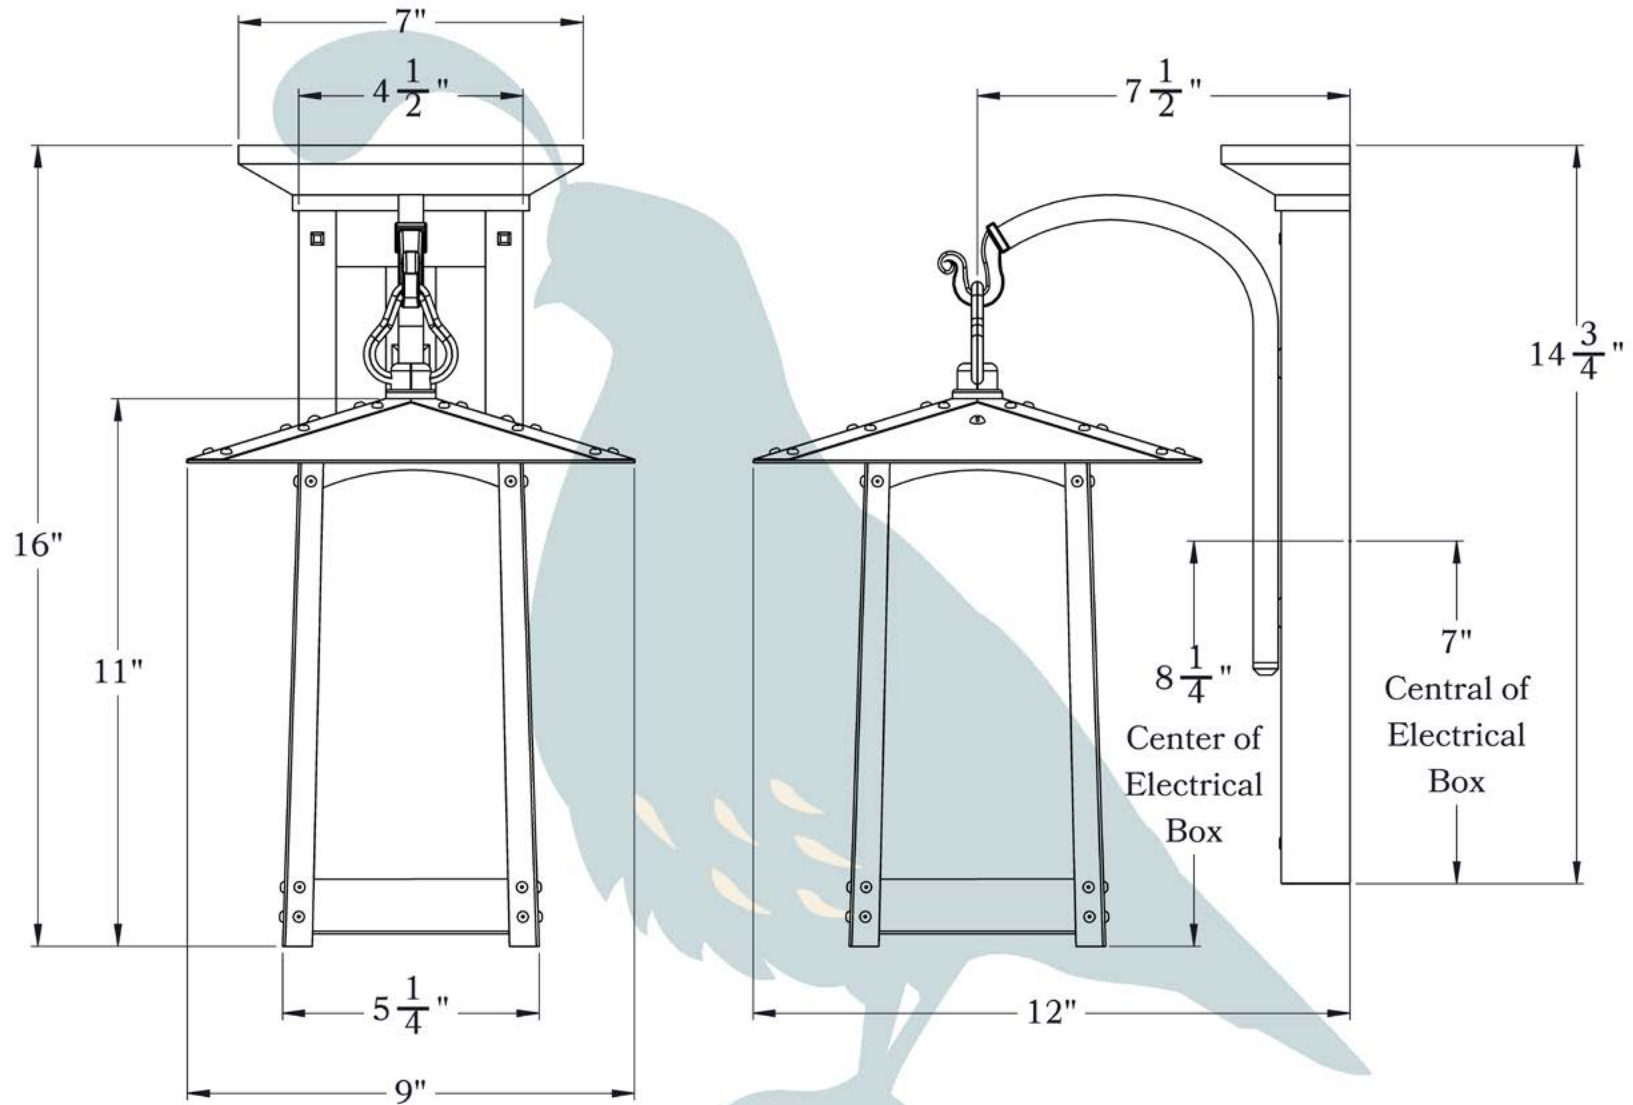

THE COBBLESTONE SERIES
Sconce with Tall Wood Plate

OLD CALIFORNIA
FINE LIGHTING &
HOME GOODS

OLD CALIFORNIA
 975 N ENTERPRISE ST • ORANGE, CA 92867

PRODUCT No. 633-13
 TITLE Cobblestone
 UL RATING Dry

LAMP BASE Medium Base (E26)
 MAX WATTAGE 60W
 VOLTAGE 120V

DIMENSIONS

Roof Width	9"
Body Width	5 1/4"
Lantern Height	11"
Height	16"
Projection	12"
Mounting Plate	14 3/4" x 7"

OVERLAYS AVAILABLE IN THIS SERIES

Dragonfly

Japanese Maple

Monterey Cypress

Monterey Pine

Wisteria

Glass Only

ELECTRICAL SPECS

UL Rating	Dry
Voltage	120V
Socket Type	Medium Base - E26
Number of Light Bulbs	1
Max Wattage per Bulb	100W
LED Bulb	Supplied
Dimmable	Yes

ADDITIONAL INFORMATION

Manufacturer	Old California
Mounting Location	Interior
Material	Brass, Quarter-Sawn White Oak
Multiple Overlay Options	Yes
Bottom Glass Panels	Included