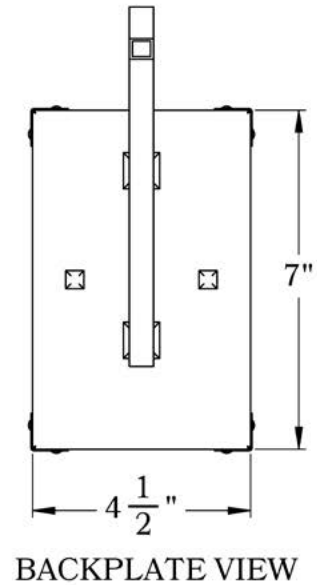

THE COBBLESTONE SERIES
Hook Arm Sconce
MEDIUM

OLD CALIFORNIA
FINE LIGHTING &
HOME GOODS

Medium

FRONT VIEW

SIDE VIEW

BACKPLATE VIEW

PRODUCT No.	633-1	LAMP BASE	Medium Base (E26)
TITLE	Cobblestone	MAX WATTAGE	100W
UL RATING	Damp	VOLTAGE	120V

DIMENSIONS

Roof Width	9"
Body Width	5"
Lantern Height	11"
Height	15"
Projection	11 1/2"
Mounting Plate	4 1/2" x 7"

OVERLAYS AVAILABLE IN THIS SERIES

Dragonfly

Japanese Maple

Monterey Cypress

Monterey Pine

Wisteria

Glass Only

ELECTRICAL SPECS

UL Rating	Damp
Voltage	120V
Socket Type	Medium Base - E26
Number of Light Bulbs	1
Max Wattage per Bulb	100W
LED Bulb	Supplied
Dimmable	Yes

ADDITIONAL INFORMATION

Manufacturer	Old California
Mounting Location	Interior and Exterior
Material	Brass
Multiple Overlay Options	Yes
Bottom Glass Panels	Included