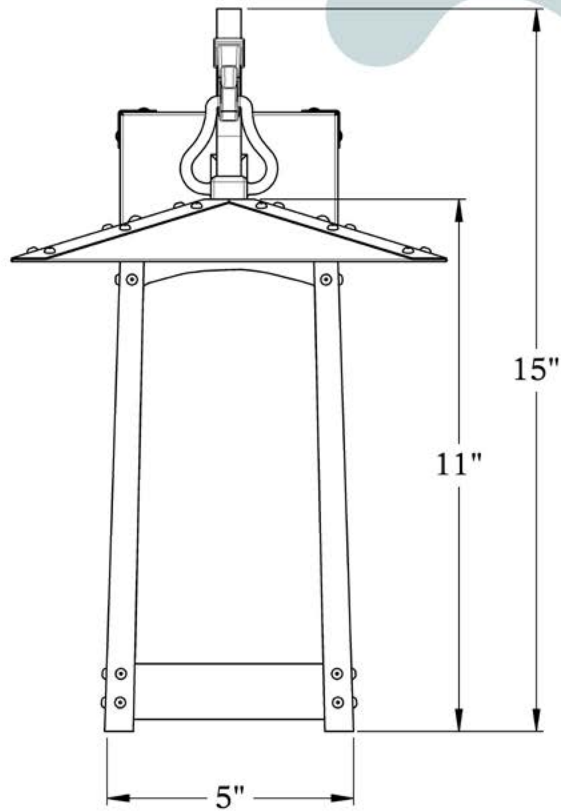

THE COBBLESTONE SERIES
Hook Arm Sconce
MEDIUM

OLD CALIFORNIA
FINE LIGHTING &
HOME GOODS

Medium

FRONT VIEW

SIDE VIEW

BACKPLATE VIEW

PRODUCT No.	633-1	LAMP BASE	Medium Base (E26)
TITLE	Cobblestone	MAX WATTAGE	100W
UL RATING	Damp	VOLTAGE	120V

DIMENSIONS

Roof Width	9"
Body Width	5"
Lantern Height	11"
Height	15"
Projection	11 1/2"
Mounting Plate	4 1/2" x 7"

OVERLAYS AVAILABLE IN THIS SERIES

Dragonfly

Japanese Maple

Monterey Cypress

Monterey Pine

Wisteria

Glass Only

ELECTRICAL SPECS

UL Rating	Damp
Voltage	120V
Socket Type	Medium Base - E26
Number of Light Bulbs	1
Max Wattage per Bulb	100W
LED Bulb	Supplied
Dimmable	Yes

ADDITIONAL INFORMATION

Manufacturer	Old California
Mounting Location	Interior and Exterior
Material	Brass
Multiple Overlay Options	Yes
Bottom Glass Panels	Included