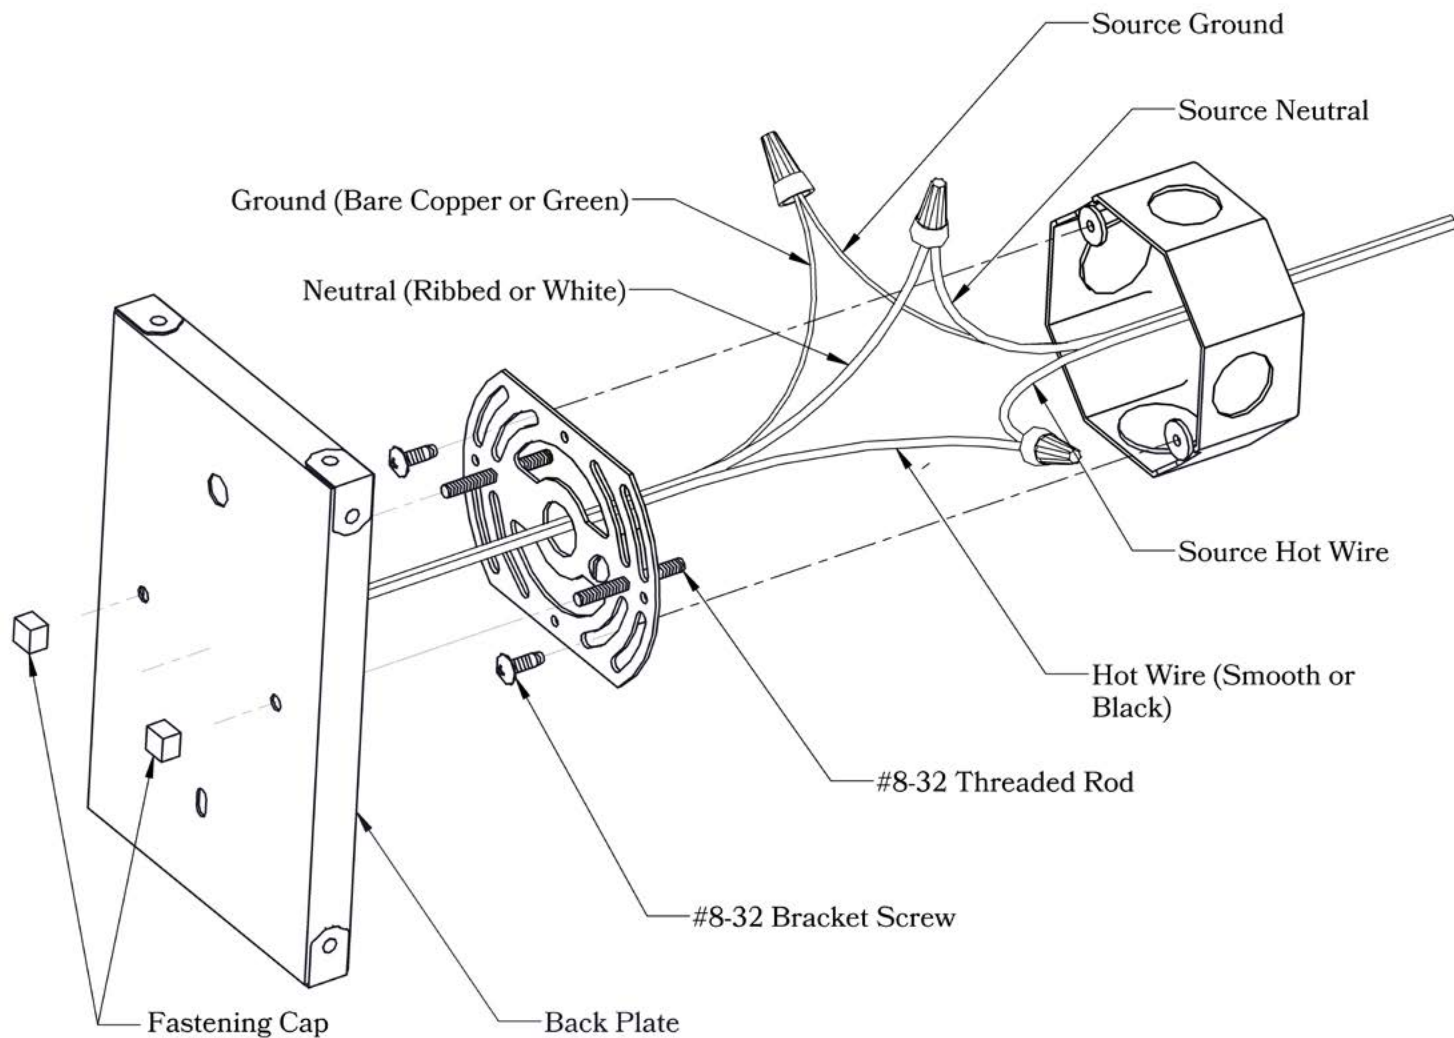

MOUNTING INSTRUCTIONS • Wall Mount With Caps

CAUTION—DISCONNECT POWER

Always shut off power when installing or repairing this (or any other) electrical appliance. Failure to do so may result in severe injury or death. This product must be installed in accordance with applicable installation codes by a person familiar with the construction and operation of the product, and the hazards involved.