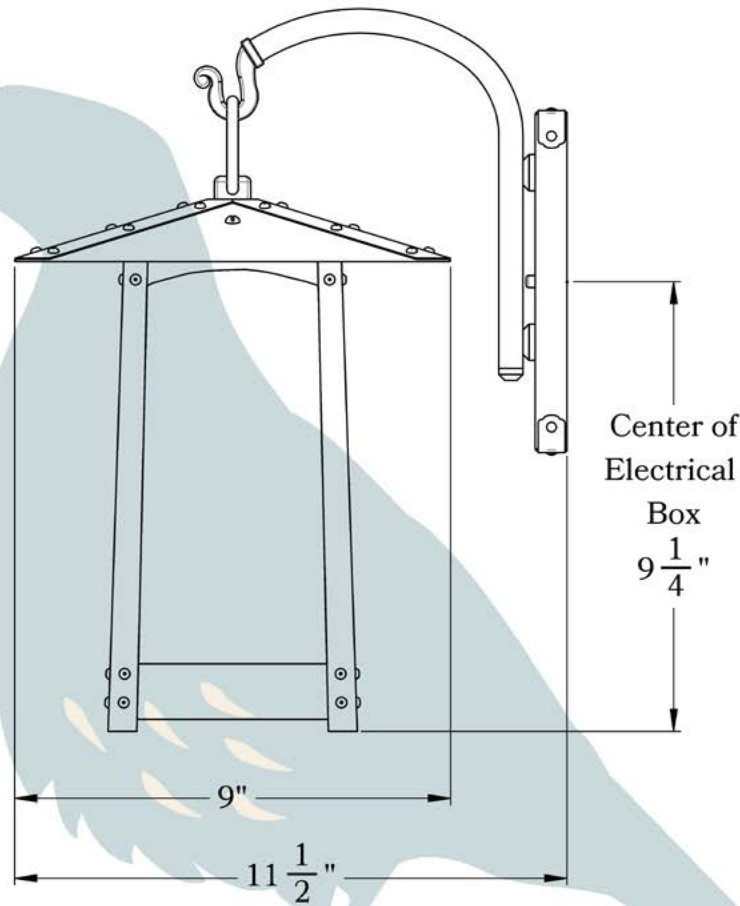

THE COBBLESTONE SERIES
Hook Arm Sconce
MEDIUM

OLD CALIFORNIA
FINE LIGHTING &
HOME GOODS

Medium

FRONT VIEW

SIDE VIEW

BACKPLATE VIEW

PRODUCT No.	633-1	LAMP BASE	Medium Base (E26)
TITLE	Cobblestone	MAX WATTAGE	100W
UL RATING	Damp	VOLTAGE	120V

DIMENSIONS

Roof Width	9"
Body Width	5"
Lantern Height	11"
Height	15"
Projection	11 1/2"
Mounting Plate	4 1/2" x 7"

OVERLAYS AVAILABLE IN THIS SERIES

Dragonfly

Japanese Maple

Monterey Cypress

Monterey Pine

Wisteria

Glass Only

ELECTRICAL SPECS

UL Rating	Damp
Voltage	120V
Socket Type	Medium Base - E26
Number of Light Bulbs	1
Max Wattage per Bulb	100W
LED Bulb	Supplied
Dimmable	Yes

ADDITIONAL INFORMATION

Manufacturer	Old California
Mounting Location	Interior and Exterior
Material	Brass
Multiple Overlay Options	Yes
Bottom Glass Panels	Included