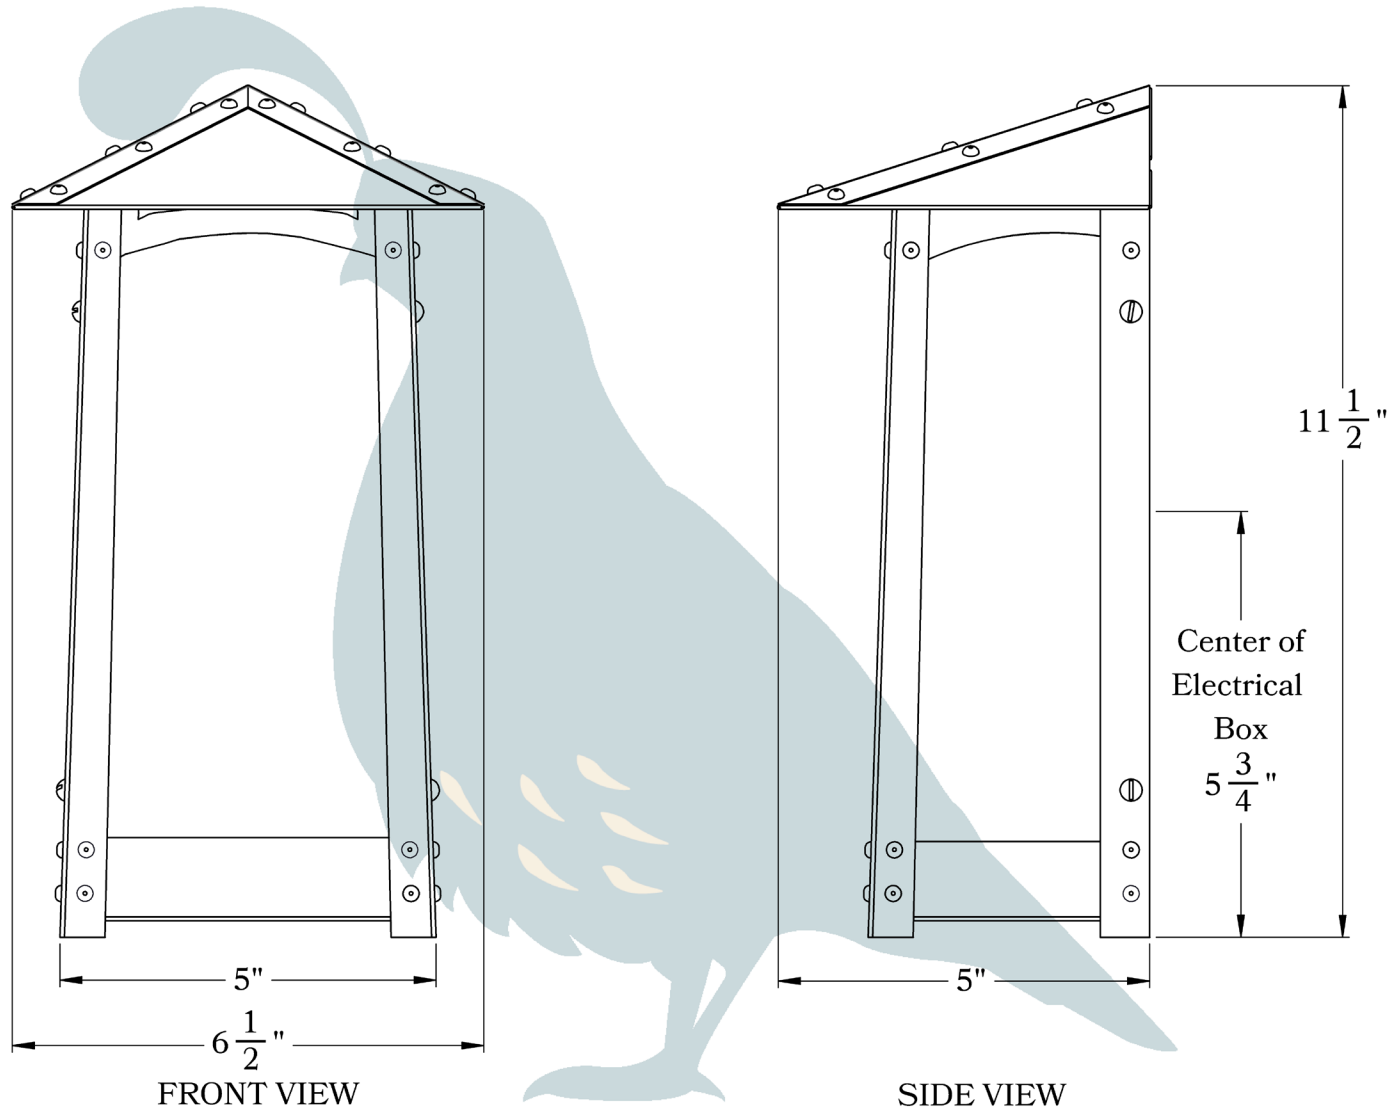

THE COBBLESTONE SERIES
Flush Mount Sconce
MEDIUM

OLD CALIFORNIA
FINE LIGHTING &
HOME GOODS

Medium

OLD CALIFORNIA
 975 N ENTERPRISE ST • ORANGE, CA 92867

PRODUCT No. | 633-2
 TITLE | Cobblestone
 UL RATING | Wet

LAMP BASE | Medium Base(E26)
 MAX WATTAGE | 60W
 VOLTAGE | 120V

PROPRIETARY AND CONFIDENTIAL
 The information contained in this drawing is the sole property of Old California. Any reproduction in part or as a whole without written permission from Old California is prohibited.

DIMENSIONS

Roof Width	6 1/2"
Body Width	5"
Height	11 1/2"
Projection	5"

OVERLAYS AVAILABLE IN THIS SERIES

Dragonfly

Japanese Maple

Monterey Cypress

Monterey Pine

Wisteria

Glass Only

ELECTRICAL SPECS

UL Rating	Wet
Voltage	120V
Socket Type	Medium Base - E26
Number of Light Bulbs	1
Max Wattage per Bulb	60W
LED Bulb	Supplied
Dimmable	Yes

ADDITIONAL INFORMATION

Manufacturer	Old California
Mounting Location	Interior and Exterior
Material	Brass
Multiple Overlay Options	Yes
Bottom Glass Panels	Not Included