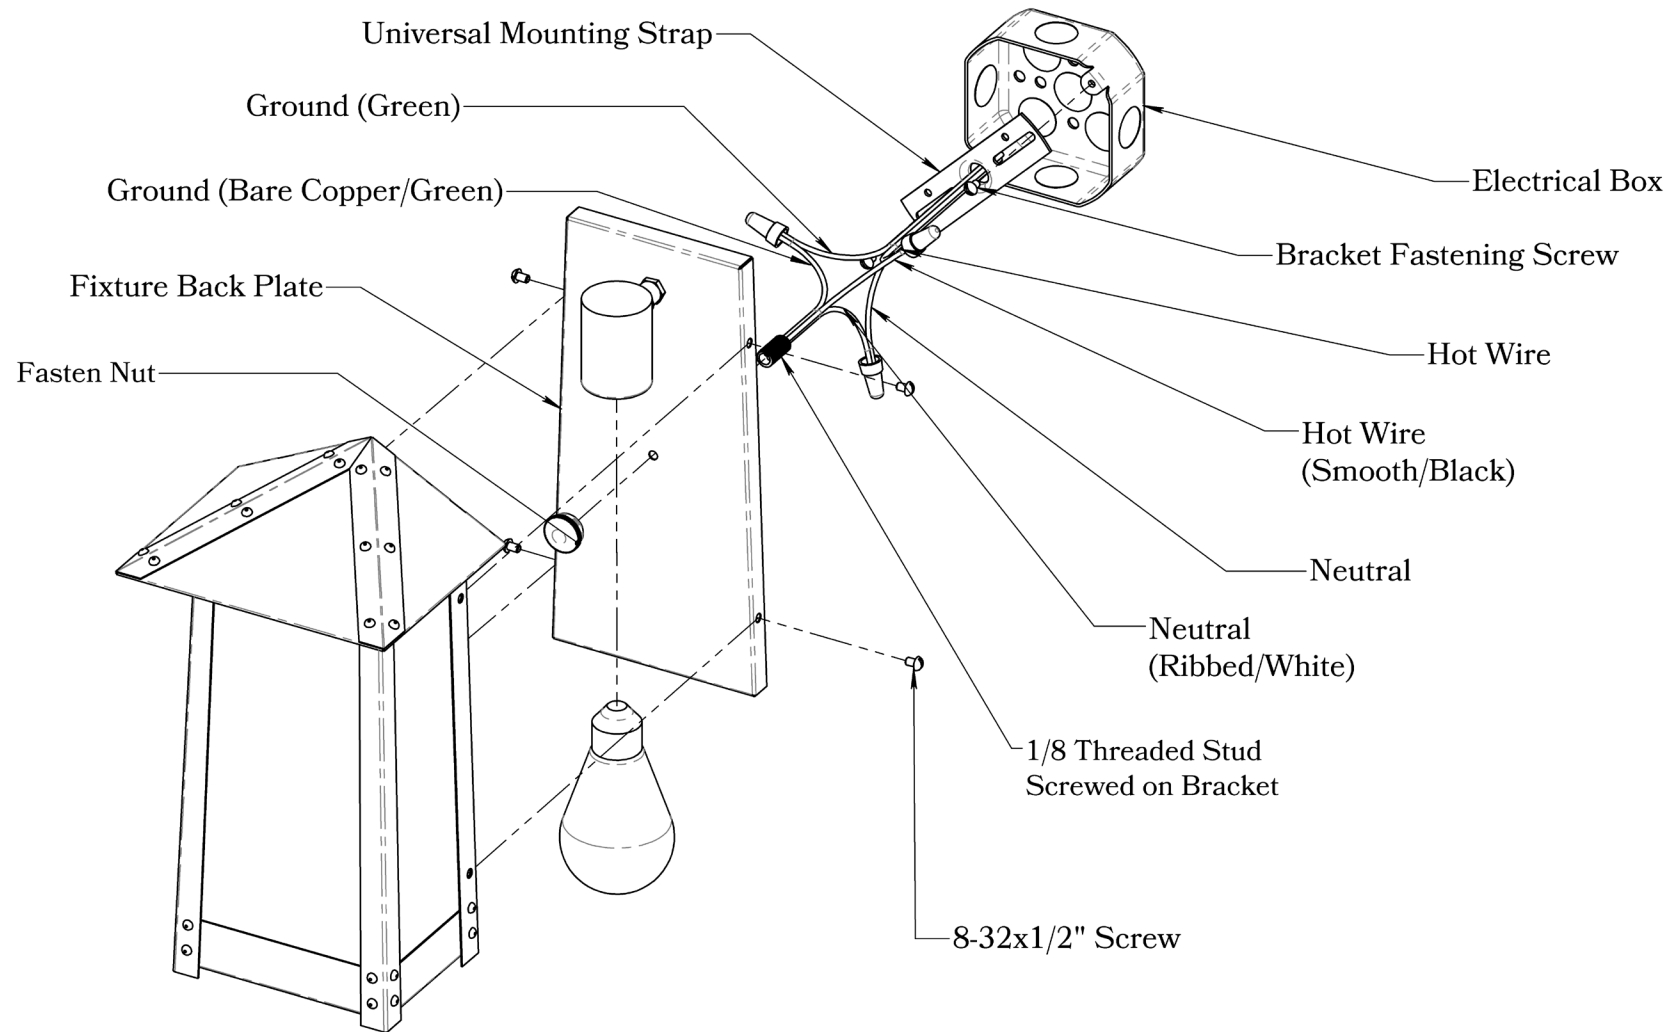

MOUNTING INSTRUCTIONS • Flush Wall Mount Version 1

CAUTION—DISCONNECT POWER

Always shut off power when installing or repairing this (or any other) electrical appliance. Failure to do so may result in severe injury or death. This product must be installed in accordance with applicable installation codes by a person familiar with the construction and operation of the product, and the hazards involved.