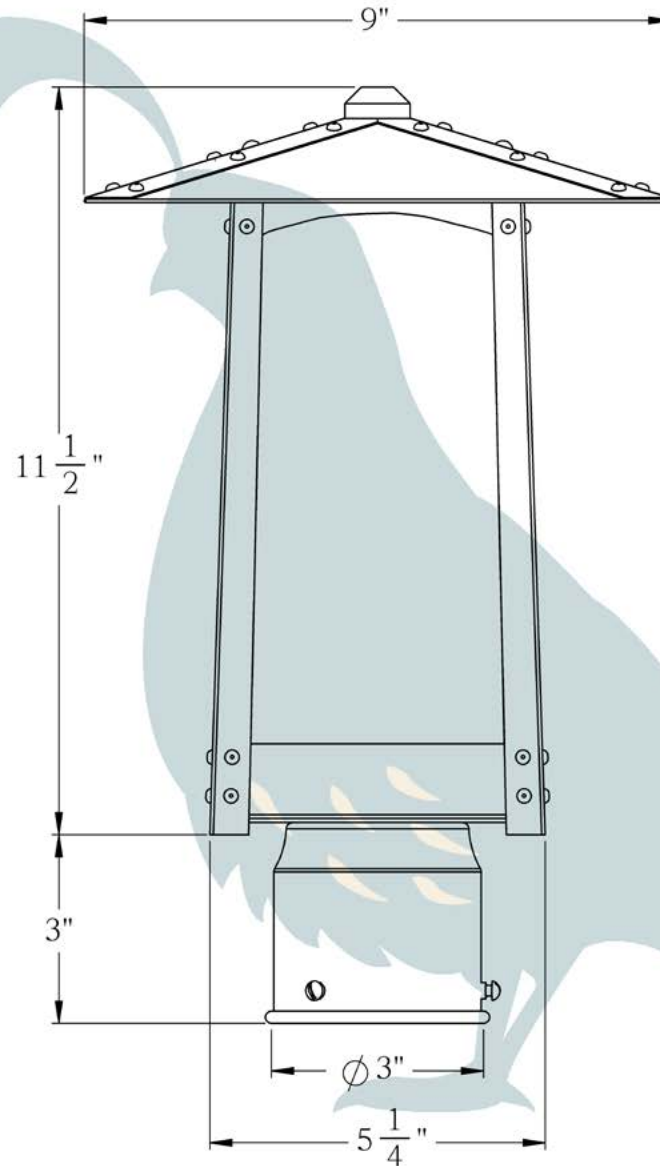

PRODUCT NO. 633-3

THE COBBLESTONE SERIES
Post Mount Lantern
MEDIUM

OLD CALIFORNIA
FINE LIGHTING &
HOME GOODS

Medium

975 N ENTERPRISE ST • ORANGE, CA 92867

PRODUCT No.	633-3	LAMP BASE	MediumBase (E26)
TITLE	Cobblestone	MAX WATTAGE	100W
UL RATING	Wet	VOLTAGE	12V or 120V

DIMENSIONS

Roof Width 9"
 Body Width 5 1/4"
 Lantern Height 11 1/2"
 Height 14 1/2"
 Mounts To 3" Diameter Post

OVERLAYS AVAILABLE IN THIS SERIES

Dragonfly

Japanese Maple

Monterey Cypress

Monterey Pine

Wisteria

Glass Only

ELECTRICAL SPECS

UL Rating Wet
 Voltage 12V or 120V
 Socket Type Medium Base - E26
 Number of Light Bulbs 1
 Max Wattage per Bulb 100W
 LED Bulb Supplied

ADDITIONAL INFORMATION

Manufacturer Old California
 Mounting Location Exterior Only
 Material Brass
 Multiple Overlay Options Yes
 Optional Post Available Yes