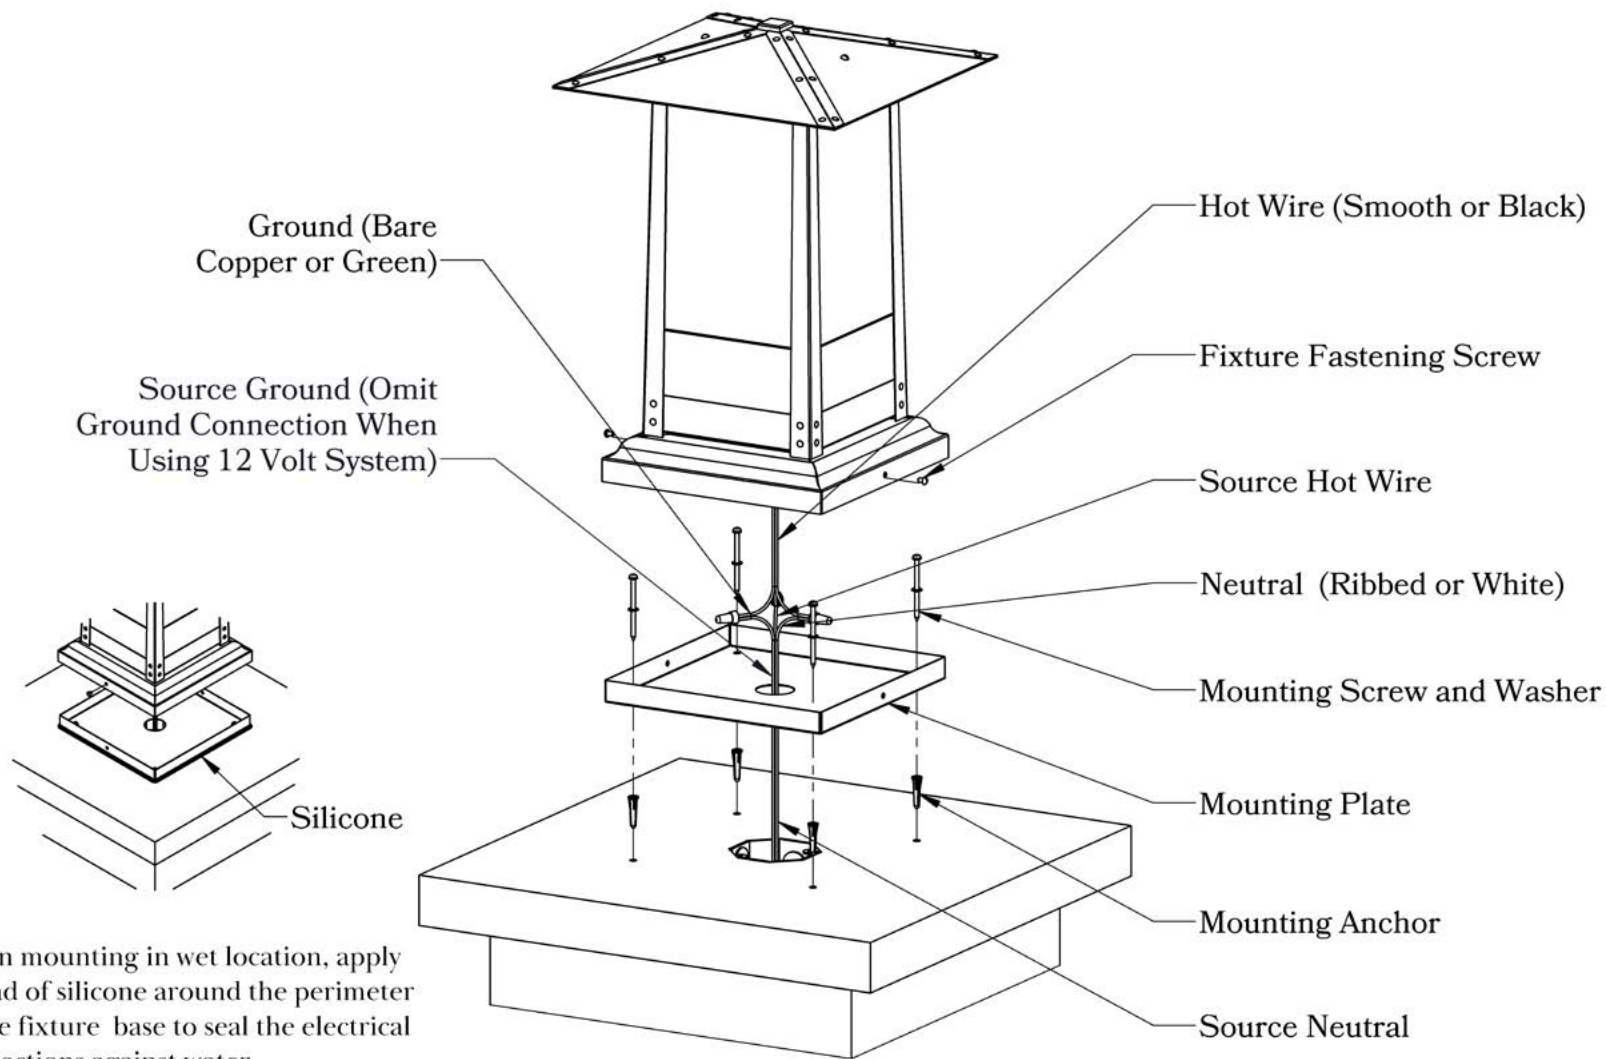

PRODUCT NO. 633-6

THE COBBLESTONE SERIES
**Column Mount
Lantern**
MEDIUM

**OLD
CALIFORNIA**
FINE LIGHTING &
HOME GOODS

Medium

DIMENSIONS

Roof Width 9"
 Body Width 5 1/4"
 Height 12 1/2"
 Mounting Base 7"

OVERLAYS AVAILABLE IN THIS SERIES

Dragonfly

Japanese Maple

Monterey Cypress

Monterey Pine

Wisteria

Glass Only

ELECTRICAL SPECS

UL Rating Wet
 Voltage 12V or 120V
 Socket Type Medium Base - E26
 Number of Light Bulbs 1
 Max Wattage per Bulb 100W
 LED Bulb Supplied

ADDITIONAL INFORMATION

Manufacturer Old California
 Mounting Location Exterior Only
 Material Brass
 Multiple Overlay Options Yes

MOUNTING INSTRUCTIONS • Column Light Version Two

When mounting in wet location, apply a bead of silicone around the perimeter of the fixture base to seal the electrical connections against water.