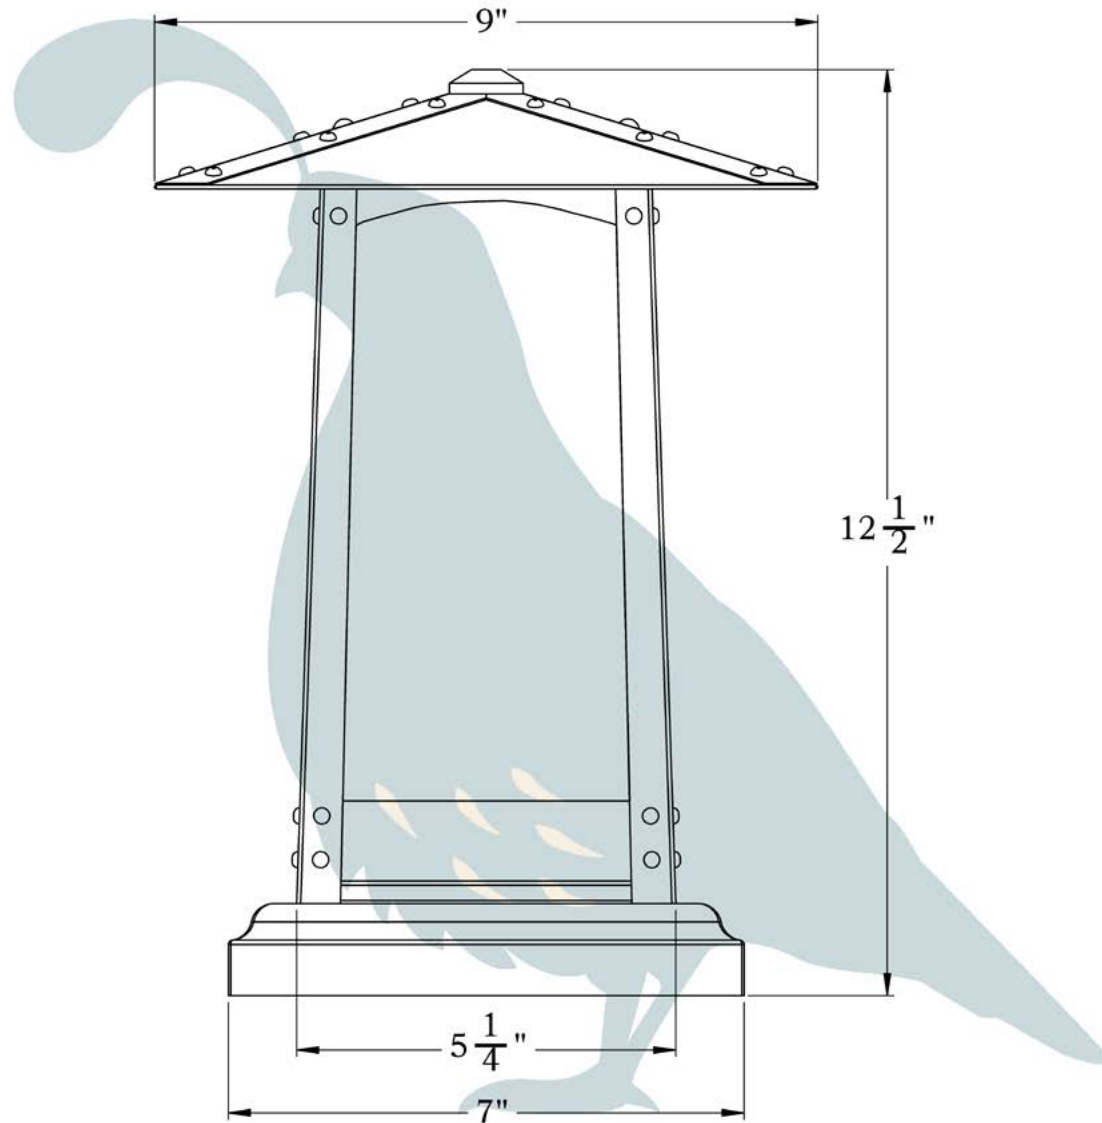

PRODUCT NO. 633-6

THE COBBLESTONE SERIES
**Column Mount
Lantern**
MEDIUM

**OLD
CALIFORNIA**
FINE LIGHTING &
HOME GOODS

Medium

DIMENSIONS

Roof Width 9"
 Body Width 5 1/4"
 Height 12 1/2"
 Mounting Base 7"

OVERLAYS AVAILABLE IN THIS SERIES

Dragonfly

Japanese Maple

Monterey Cypress

Monterey Pine

Wisteria

Glass Only

ELECTRICAL SPECS

UL Rating Wet
 Voltage 12V or 120V
 Socket Type Medium Base - E26
 Number of Light Bulbs 1
 Max Wattage per Bulb 100W
 LED Bulb Supplied

ADDITIONAL INFORMATION

Manufacturer Old California
 Mounting Location Exterior Only
 Material Brass
 Multiple Overlay Options Yes

MOUNTING INSTRUCTIONS • Column Light Version Two

When mounting in wet location, apply a bead of silicone around the perimeter of the fixture base to seal the electrical connections against water.