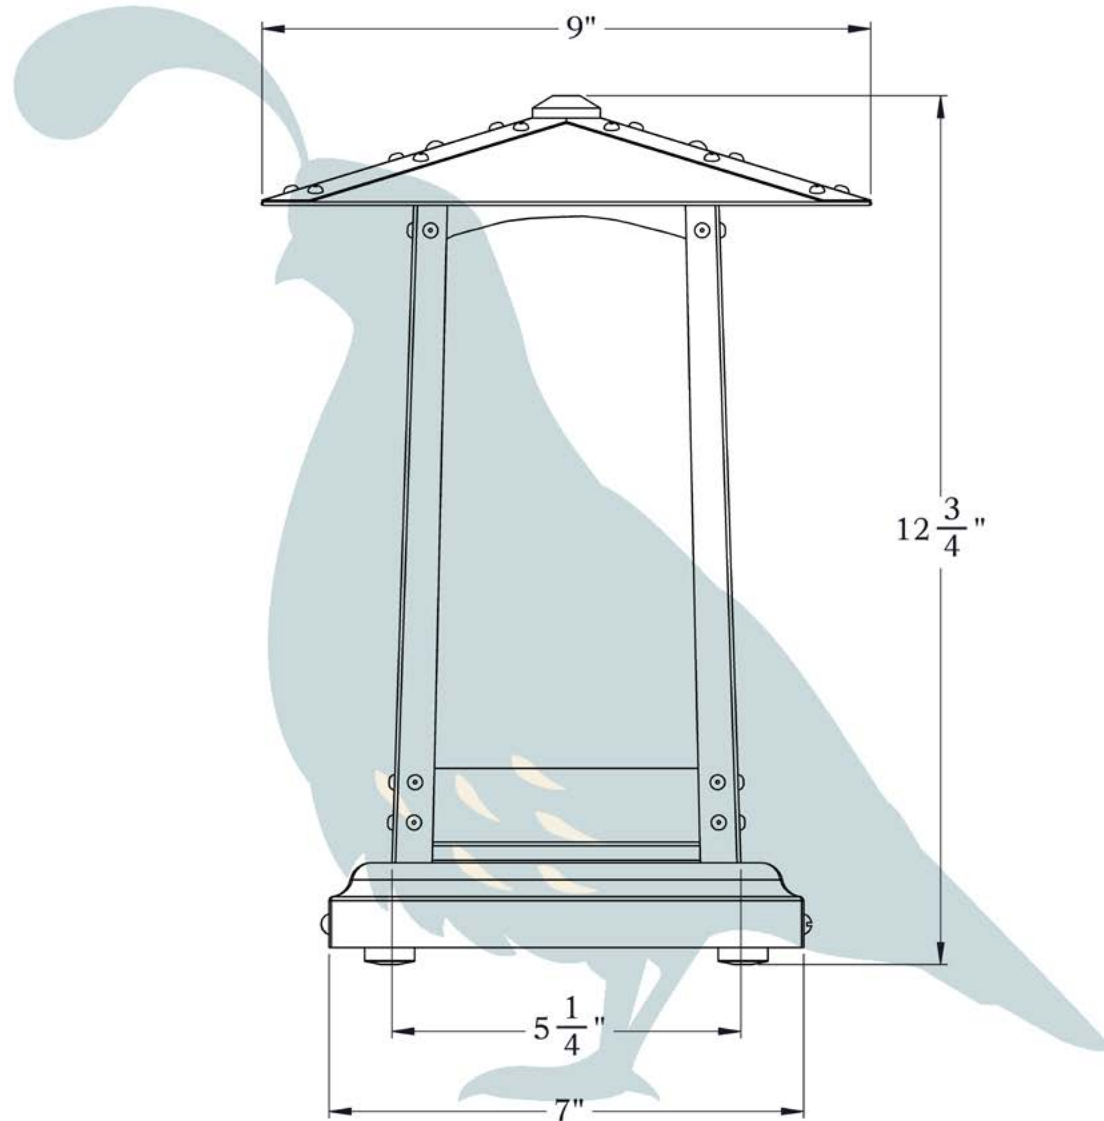

THE COBBLESTONE SERIES
Pedestal Lamp
MEDIUM

OLD CALIFORNIA
FINE LIGHTING &
HOME GOODS

Medium

975 N ENTERPRISE ST • ORANGE, CA 92867

PRODUCT No. | 633-7
 TITLE | Cobblestone
 UL RATING | Not Rated

LAMP BASE | Medium Base (E26)
 WATTAGE | 60W
 VOLTAGE | 120V

DIMENSIONS

Height	12 3/4"
Lantern Roof Width	9"
Lantern Body Width	5"
Base	7"

OVERLAYS AVAILABLE IN THIS SERIES

Dragonfly

Japanese Maple

Monterey Cypress

Monterey Pine

Wisteria

Glass Only

ELECTRICAL SPECS

UL Rating	Not Rated
Socket Type	Medium Base - E26
Number of Light Bulbs	1
Max Wattage per Bulb	60W
LED Bulb	Supplied
Cord Length	100"
On/ Off Switch	Yes

ADDITIONAL INFORMATION

Manufacturer	Old California
Mounting Location	Interior Only
Material	Brass
Multiple Overlay Options	Yes