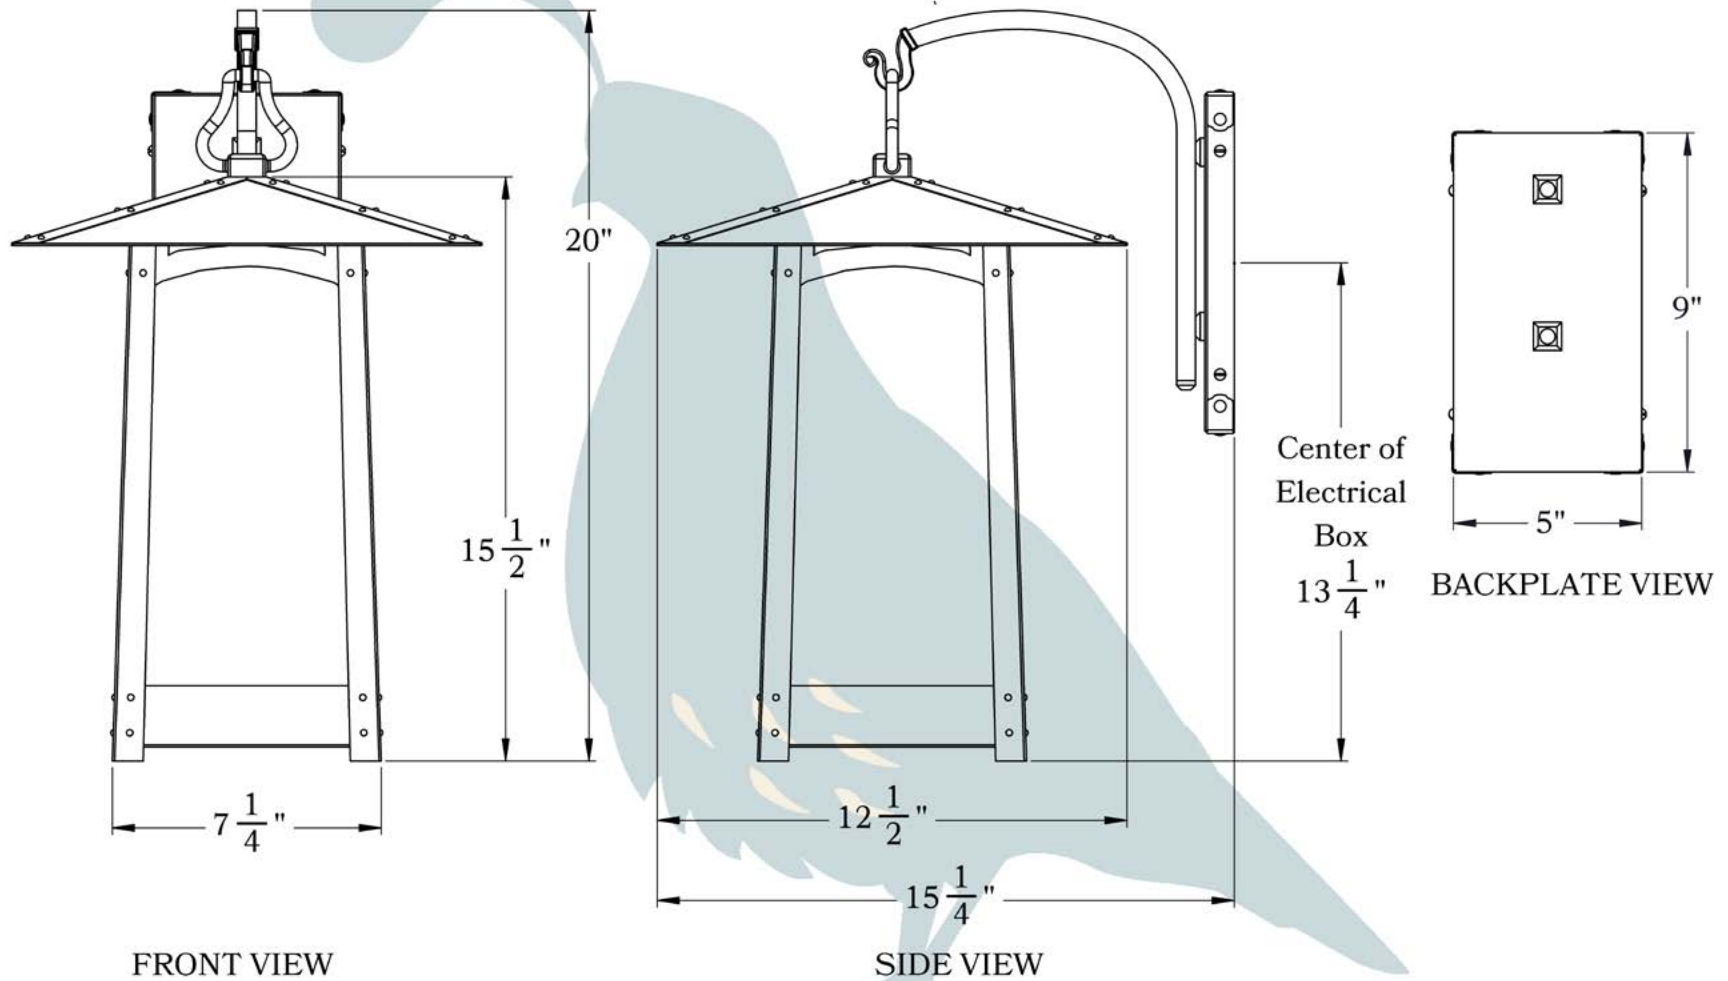

THE COBBLESTONE SERIES
Hook Arm Sconce
LARGE

OLD CALIFORNIA
FINE LIGHTING &
HOME GOODS

Large

FRONT VIEW

SIDE VIEW

BACKPLATE VIEW

DIMENSIONS

Roof Width	12 1/2"
Body Width	7 1/2"
Lantern Height	15 3/4"
Height	21 1/4"
Projection	15 1/2"
Mounting Plate	5" x 9"

UL Rating	Damp
Voltage	120V
Socket Type	Medium Base - E26
Number of Light Bulbs	1
Max Wattage per Bulb	100W
LED Bulb	Supplied
Dimmable	Yes

ADDITIONAL INFORMATION

Manufacturer	Old California
Mounting Location	Interior and Exterior
Material	Brass
Multiple Overlay Options	Yes
Bottom Glass Panels	Included