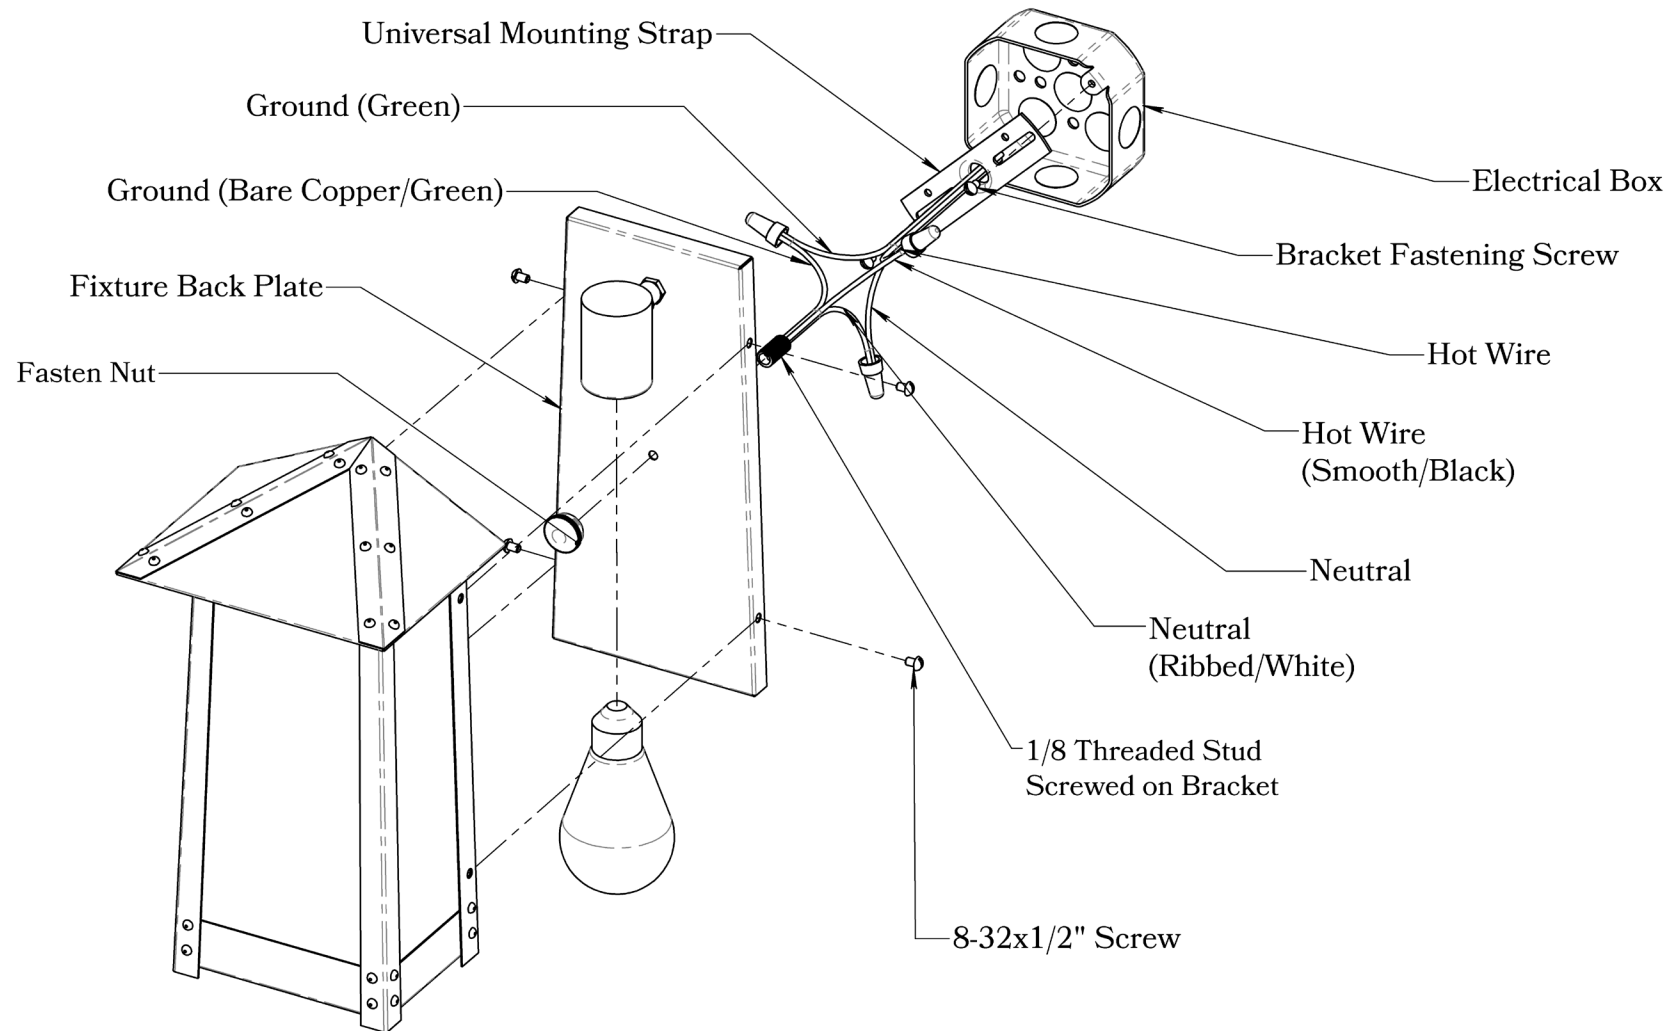

MOUNTING INSTRUCTIONS • Flush Wall Mount Version 1

CAUTION—DISCONNECT POWER

Always shut off power when installing or repairing this (or any other) electrical appliance. Failure to do so may result in severe injury or death. This product must be installed in accordance with applicable installation codes by a person familiar with the construction and operation of the product, and the hazards involved.