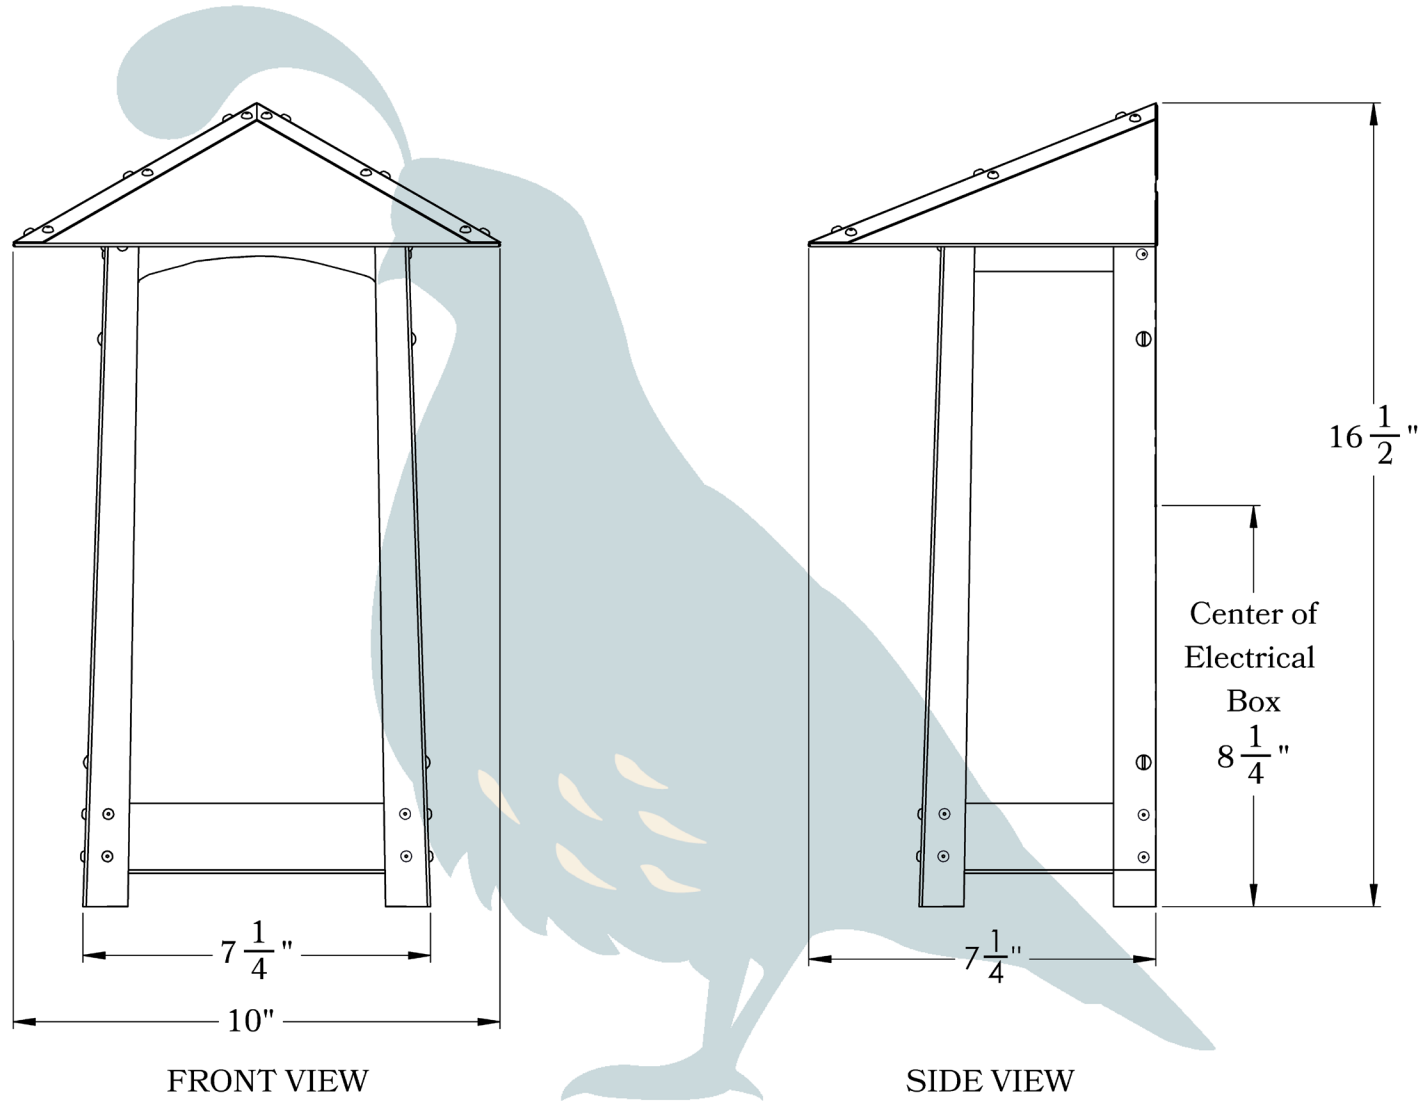

THE COBBLESTONE SERIES
Flush Mount Sconce
LARGE

OLD CALIFORNIA
FINE LIGHTING &
HOME GOODS

Large

OLD CALIFORNIA
 975 N ENTERPRISE ST • ORANGE, CA 92867

PRODUCT No. | 634-2
 TITLE | Cobblestone
 UL RATING | Wet

LAMP BASE | Medium Base (E26)
 MAX WATTAGE | 100W
 VOLTAGE | 120V

PROPRIETARY AND CONFIDENTIAL
 The information contained in this drawing is the sole property of Old California. Any reproduction in part or as a whole without written permission from Old California is prohibited.

DIMENSIONS

Roof Width	10"
Body Width	7 1/4"
Height	16 1/2"
Projection	7 1/4"

OVERLAYS AVAILABLE IN THIS SERIES

Dragonfly

Japanese Maple

Monterey Cypress

Monterey Pine

Wisteria

Glass Only

ELECTRICAL SPECS

UL Rating	Wet
Voltage	120V
Socket Type	Medium Base - E26
Number of Light Bulbs	1
Max Wattage per Bulb	100W
LED Bulb	Supplied
Dimmable	Yes

ADDITIONAL INFORMATION

Manufacturer	Old California
Mounting Location	Interior and Exterior
Material	Brass
Multiple Overlay Options	Yes
Bottom Glass Panels	Not Included