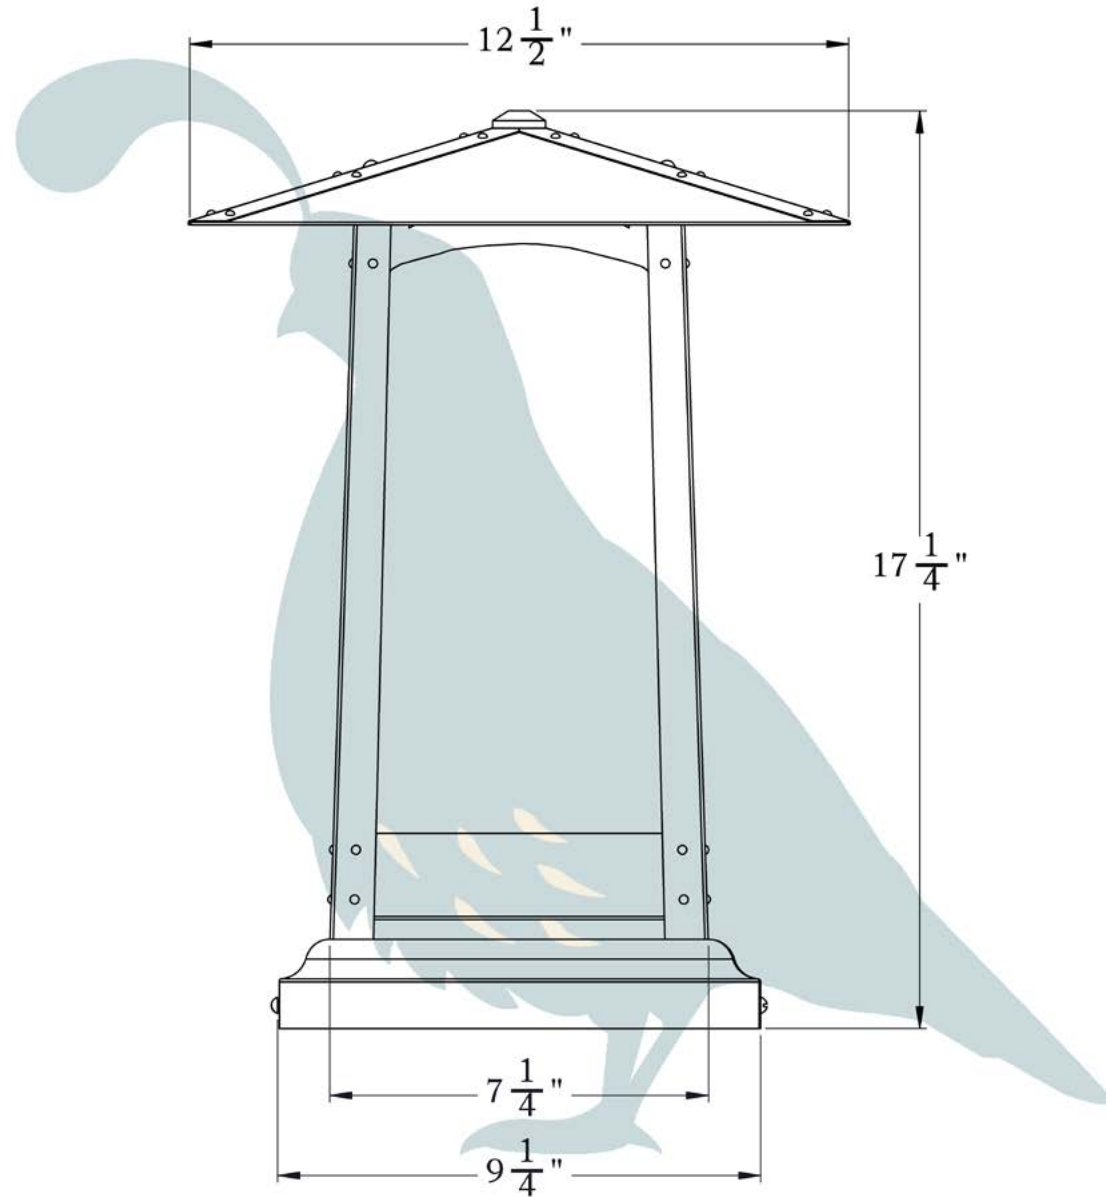

PRODUCT NO. 634-6

THE COBBLESTONE SERIES
**Column Mount
Lantern**
LARGE

**OLD
CALIFORNIA**
FINE LIGHTING &
HOME GOODS

Large

OLD CALIFORNIA
 975 N ENTERPRISE ST • ORANGE, CA 92867

PRODUCT No.	634-6	LAMP BASE	Medium Base (E26)
TITLE	Cobblestone	MAX WATTAGE	100W
UL RATING	Wet	VOLTAGE	12V or 120V

DIMENSIONS

Roof Width 12 1/2"
 Body Width 7 1/4"
 Height 17 1/4"
 Mounting Base 9 1/4"

OVERLAYS AVAILABLE IN THIS SERIES

Dragonfly

Japanese Maple

Monterey Cypress

Monterey Pine

Wisteria

Glass Only

ELECTRICAL SPECS

UL Rating Wet
 Voltage 12V or 120V
 Socket Type Medium Base - E26
 Number of Light Bulbs 1
 Max Wattage per Bulb 100W
 LED Bulb Supplied

ADDITIONAL INFORMATION

Manufacturer Old California
 Mounting Location Exterior Only
 Material Brass
 Multiple Overlay Options Yes

MOUNTING INSTRUCTIONS • Column Light Version Two

When mounting in wet location, apply a bead of silicone around the perimeter of the fixture base to seal the electrical connections against water.

CAUTION—DISCONNECT POWER