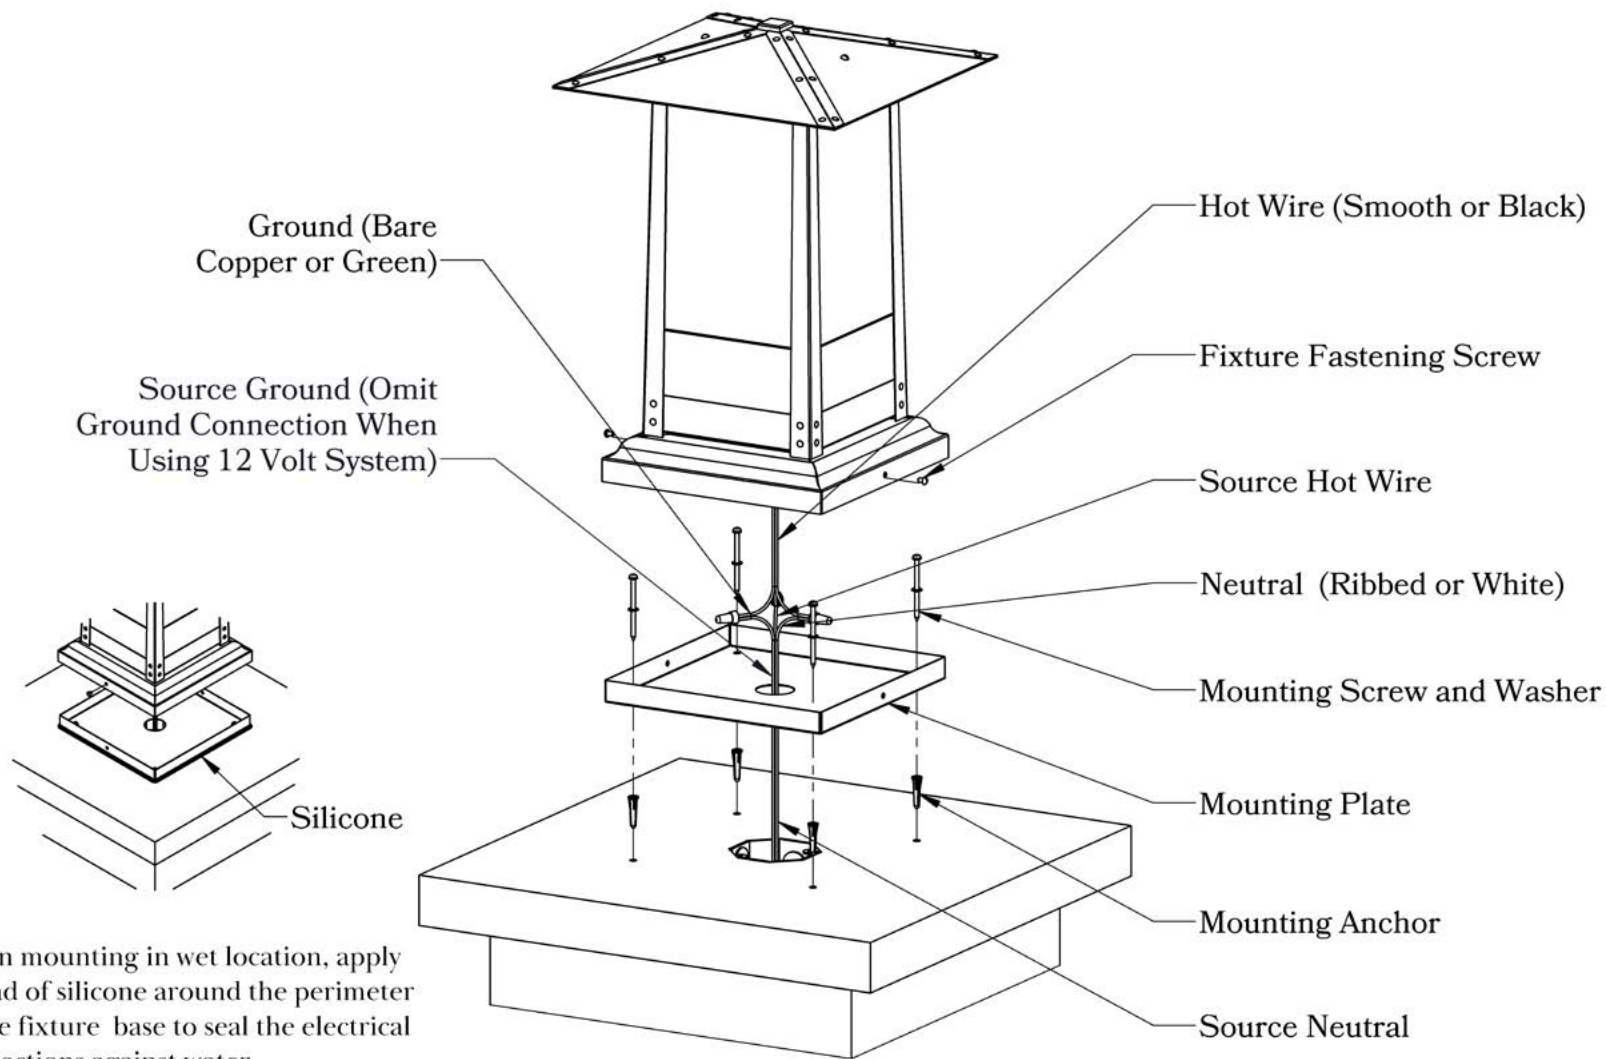

Glass Only

ELECTRICAL SPECS

UL Rating Wet
 Voltage 12V or 120V
 Socket Type Medium Base - E26
 Number of Light Bulbs 1
 Max Wattage per Bulb 100W
 LED Bulb Supplied

ADDITIONAL INFORMATION

Manufacturer Old California
 Mounting Location Exterior Only
 Material Brass
 Multiple Overlay Options Yes

MOUNTING INSTRUCTIONS • Column Light Version Two

When mounting in wet location, apply a bead of silicone around the perimeter of the fixture base to seal the electrical connections against water.

CAUTION—DISCONNECT POWER